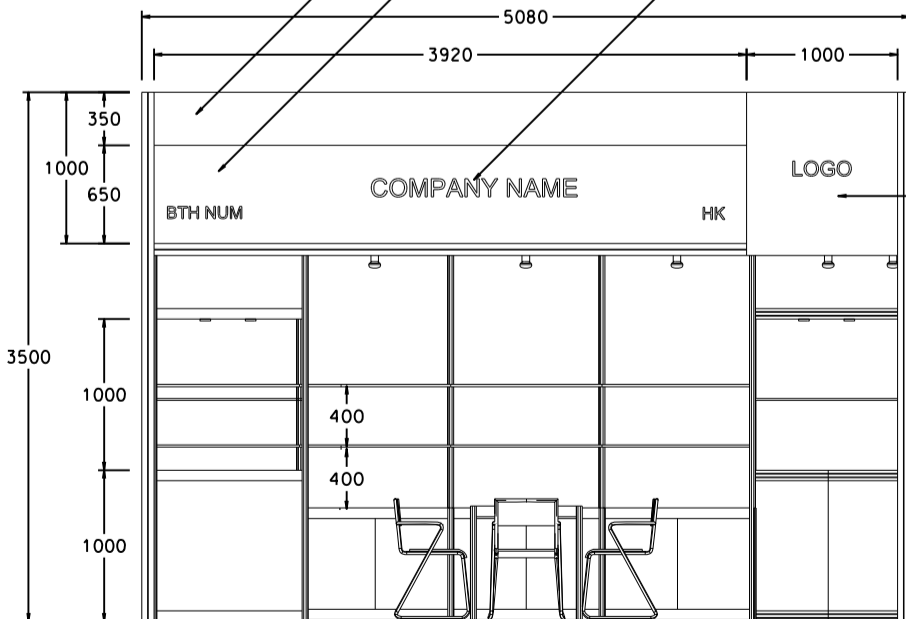

ELEVATION

BOOTH SPECIFICATIONS

QTY.

	LOCKABLE CABINET 1000W x 500D x 750H mm	4
	WOODEN DISPLAY SHELF FLAT (3000W X 300D mm)	2
	WOODEN DISPLAY SHELF FLAT (1000W X 300D mm)	2
	TALL SHOWCASE W/ 1 LAYER OF GLASS SHELF AND 2 X 7W LED DOWNLIGHT (NO GLASS DOOR), CABINET UNDERNEATH	2
	800W SOCKET	3
	SPOTLIGHT 13 WATT LED LAMP (YELLOW LIGHT)	7
	700W x 700D x 750H mm MEETING TABLE	1
	BLACK LEATHER CHAIR	3
	CEILING BEAM	5M
	RUBBISH BIN & CARPET (15sqm.)