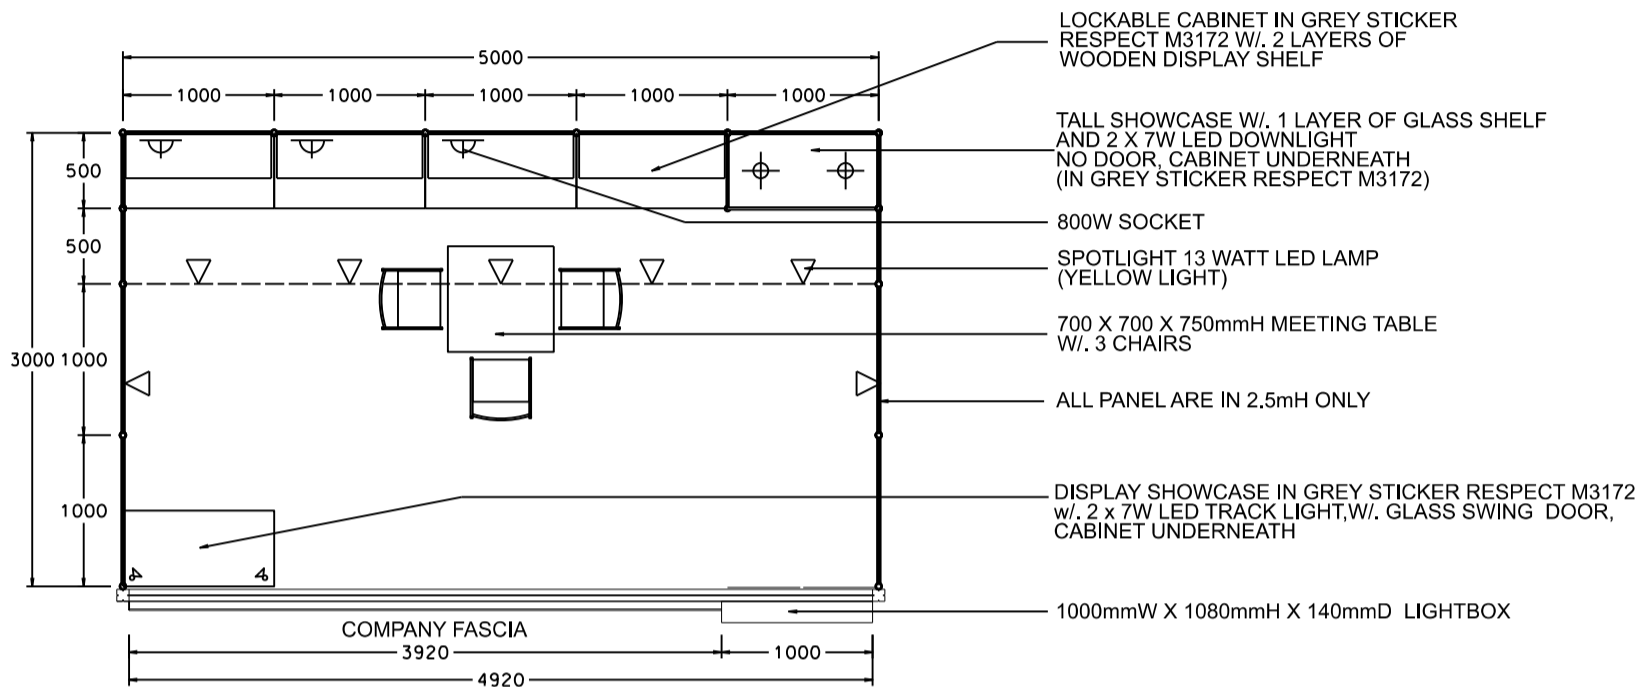

OPTION D (NO SHOWCASE - GREY)

5M x 3M Hall of Fame Booth

五米乘三米品牌薈萃廊特級攤位

CONCEALED LIGHT TROUGH TO HIGHLIGHT COMPANY FASCIA (IN GREY STICKER RESPECT M3172/PANTONE 431C)

BOOTH SPECIFICATIONS		QTY.
	LOCKABLE CABINET 1000W x 500D x 750H mm	4
	WOODEN DISPLAY SHELF FLAT (3000W X 300D mm)	2
	WOODEN DISPLAY SHELF FLAT (1000W X 300D mm)	2
	TALL SHOWCASE W/ 1 LAYER OF GLASS SHELF AND 2 X 7W LED DOWNLIGHT (NO GLASS DOOR), CABINET UNDERNEATH	1
	800W SOCKET	3
	SPOTLIGHT 13 WATT LED LAMP (YELLOW LIGHT)	7
	700W x 700D x 750H mm MEETING TABLE	1
	BLACK LEATHER CHAIR	3
	CEILING BEAM	5M
	RUBBISH BIN & CARPET (15sqm.)	

OPTION E (LOW SHOWCASE - GREY)

5M x 3M Hall of Fame Booth

五米乘三米品牌薈萃廊特級攤位

CONCEALED LIGHT TROUGH TO HIGHLIGHT COMPANY FASCIA (IN GREY COLOUR, RESPECT M3172 / PANTONE 431c)

BOOTH SPECIFICATIONS		QTY.
	LOCKABLE CABINET 1000W x 500D x 750H mm	4
	WOODEN DISPLAY SHELF FLAT (3000W X 300D mm)	2
	WOODEN DISPLAY SHELF FLAT (1000W X 300D mm)	2
	DISPLAY SHOWCASE W/ 2 X 7W LED TRACK LIGHT W/ GLASS SWING DOOR, CABINET UNDERNEATH	1
	TALL SHOWCASE W/ 1 LAYER OF GLASS SHELF AND 2 X 7W LED DOWNLIGHT (NO GLASS DOOR), CABINET UNDERNEATH	1
	800W SOCKET	3
	SPOTLIGHT 13 WATT LED LAMP (YELLOW LIGHT)	7
	700W x 700D x 750H mm MEETING TABLE	1
	BLACK LEATHER CHAIR	3
	CEILING BEAM	5M
	RUBBISH BIN & CARPET (15sqm.)	