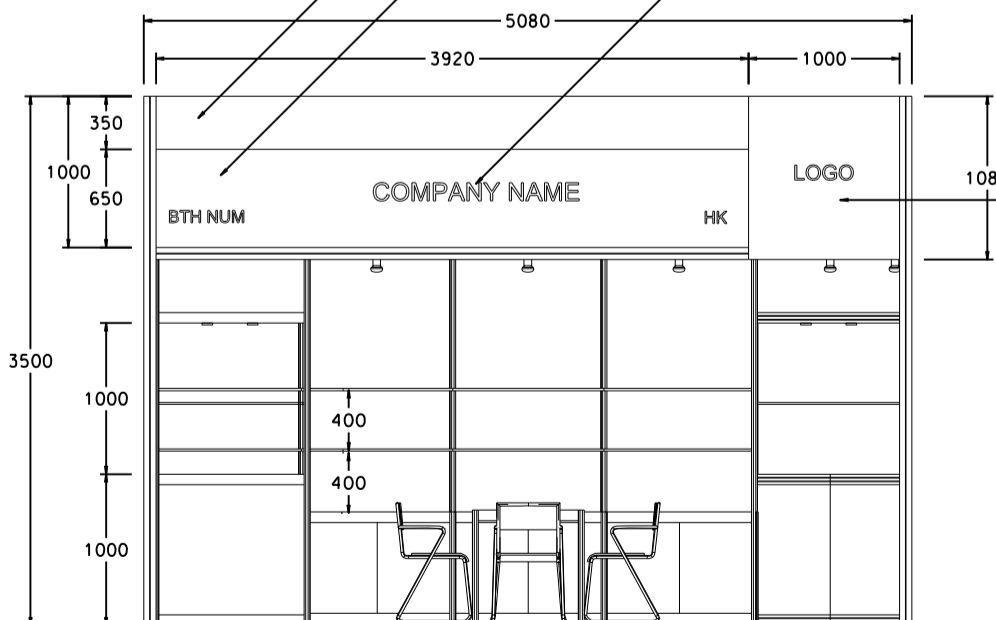

ELEVATION

BOOTH SPECIFICATIONS

QTY.

	LOCKABLE CABINET 1000W x 500D x 750H mm	4
	WOODEN DISPLAY SHELF FLAT (3000W X 300D mm)	2
	WOODEN DISPLAY SHELF FLAT (1000W X 300D mm)	2
	TALL SHOWCASE W/. 1 LAYER OF GLASS SHELF AND 2 X 7W LED DOWNLIGHT (NO GLASS DOOR), CABINET UNDERNEATH	2
	800W SOCKET	3
	SPOTLIGHT 13 WATT LED LAMP (YELLOW LIGHT)	7
	700W x 700D x 750H mm MEETING TABLE	1
	BLACK LEATHER CHAIR	3
	CEILING BEAM	5M
	RUBBISH BIN & CARPET (15sqm.)