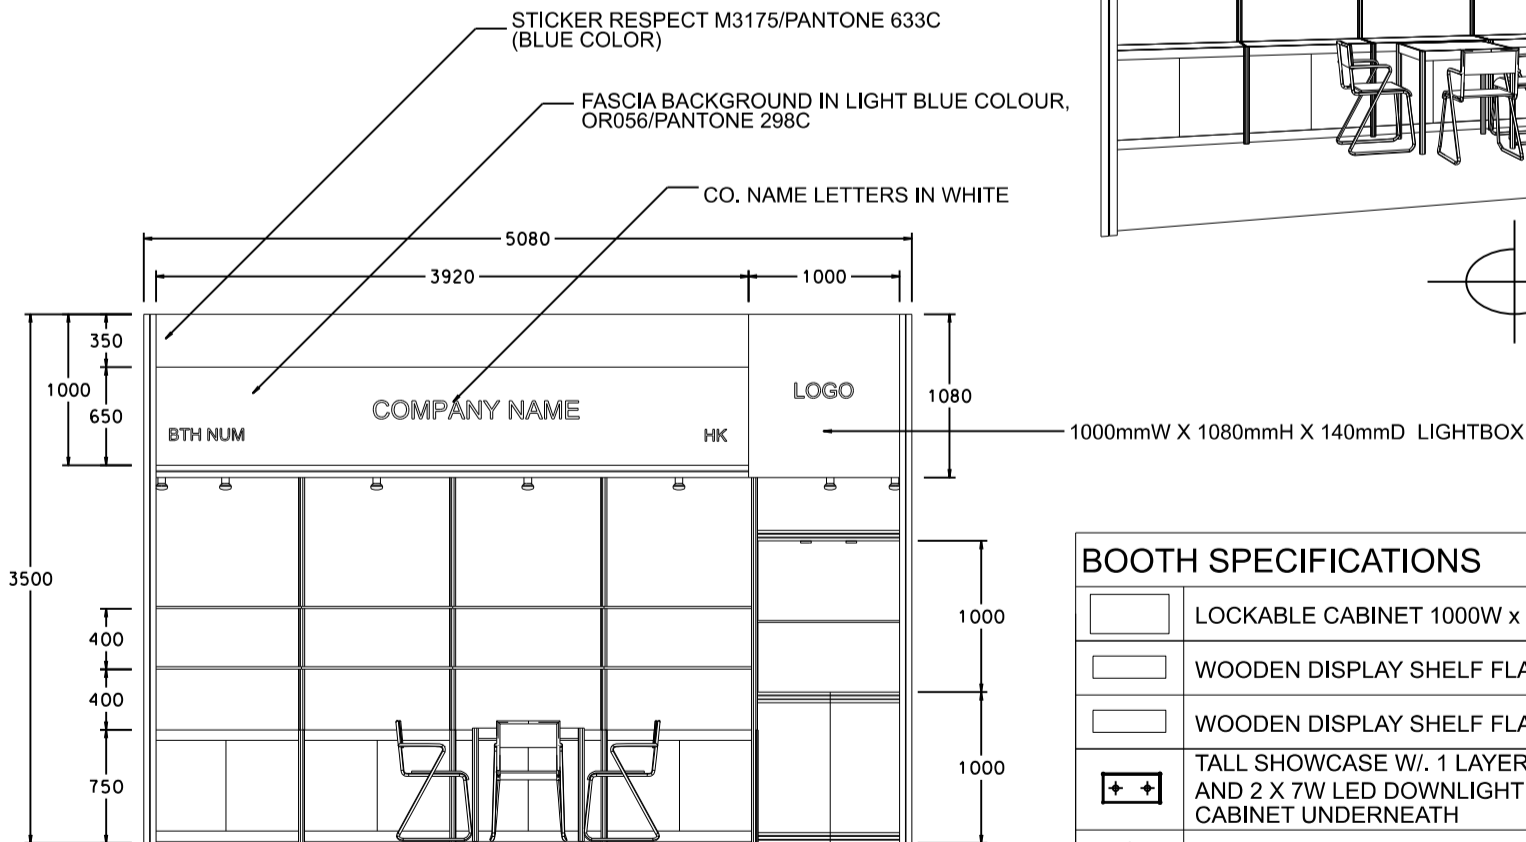

OPTION A (NO SHOWCASE - BLUE)

5M x 3M Hall of Fame Booth

五米乘三米品牌薈萃廊特級攤位

CONCEALED LIGHT TROUGH TO HIGHLIGHT COMPANY FASCIA (IN BLUE COLOUR, RESPECT M3175/PANTONE 633C)

BOOTH SPECIFICATIONS		QTY.
	LOCKABLE CABINET 1000W x 500D x 750H mm	4
	WOODEN DISPLAY SHELF FLAT (3000W X 300D mm)	2
	WOODEN DISPLAY SHELF FLAT (1000W X 300D mm)	2
	TALL SHOWCASE W/ 1 LAYER OF GLASS SHELF AND 2 X 7W LED DOWNLIGHT (NO GLASS DOOR), CABINET UNDERNEATH	1
	800W SOCKET	3
	SPOTLIGHT 13 WATT LED LAMP (YELLOW LIGHT)	7
	700W x 700D x 750H mm MEETING TABLE	1
	BLACK LEATHER CHAIR	3
	CEILING BEAM	5M
	RUBBISH BIN & CARPET (15sqm.)	

OPTION B (LOW SHOWCASE - BLUE)

5M x 3M Hall of Fame Booth

五米乘三米品牌薈萃廊特級攤位

CONCEALED LIGHT TROUGH TO HIGHLIGHT COMPANY FASCIA (IN BLUE COLOUR, RESPECT M3175/PANTONE 633C)

BOOTH SPECIFICATIONS		QTY.
	LOCKABLE CABINET 1000W x 500D x 750H mm	4
	WOODEN DISPLAY SHELF FLAT (3000W X 300D mm)	2
	WOODEN DISPLAY SHELF FLAT (1000W X 300D mm)	2
	DISPLAY SHOWCASE W/. 2 X 7W LED TRACK LIGHT W/. GLASS SWING DOOR, CABINET UNDERNEATH	1
	TALL SHOWCASE W/. 1 LAYER OF GLASS SHELF AND 2 X 7W LED DOWNLIGHT (NO GLASS DOOR), CABINET UNDERNEATH	1
	800W SOCKET	3
	SPOTLIGHT 13 WATT LED LAMP (YELLOW LIGHT)	7
	700W x 700D x 750H mm MEETING TABLE	1
	BLACK LEATHER CHAIR	3
	CEILING BEAM	5M
	RUBBISH BIN & CARPET (15sqm.)	

OPTION C (TALL SHOWCASE - BLUE)

5M x 3M Hall of Fame Booth

五米乘三米品牌薈萃廊特級攤位

LOCKABLE CABINET IN BLUE STICKER RESPECT M3175 W/. 2 LAYERS OF WOODEN DISPLAY SHELF

TALL SHOWCASE W/. 1 LAYER OF GLASS SHELF AND 2 X 7W LED DOWNLIGHT NO DOOR, CABINET UNDERNEATH (IN BLUE STICKER RESPECT M3175)

800W SOCKET

SPOTLIGHT 13 WATT LED LAMP (YELLOW LIGHT)

ALL PANEL ARE IN 2.5mH ONLY

700 X 700 X 750mmH MEETING TABLE W/. 3 CHAIRS

TALL SHOWCASE IN BLUE STICKER RESPECT M3175 W/. 1 LAYER OF GLASS SHELF AND 2 X 7W LED DOWNLIGHT (NO DOOR) CABINET UNDERNEATH