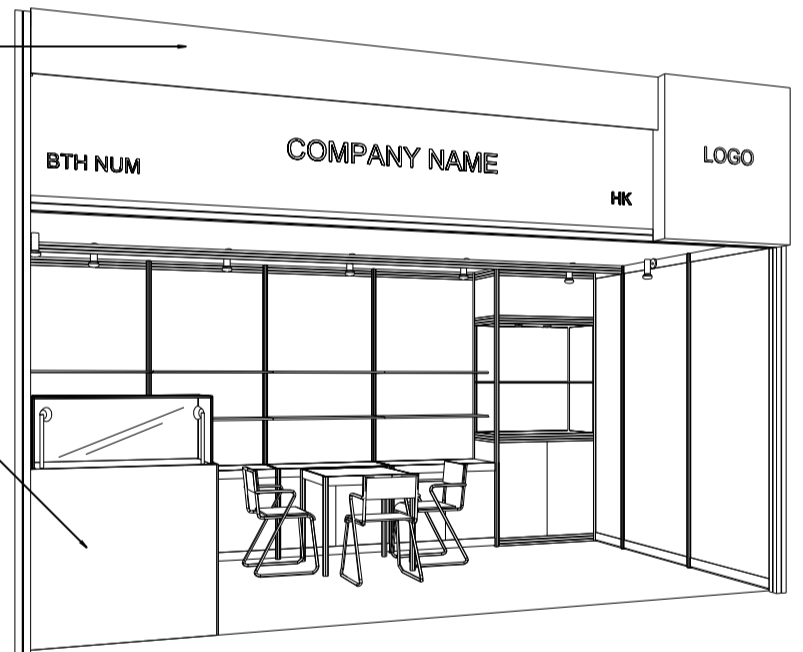

OPTION A (NO SHOWCASE - BLUE)

5M x 3M Hall of Fame Booth

五米乘三米品牌薈萃廊特級攤位

CONCEALED LIGHT TROUGH TO HIGHLIGHT COMPANY FASCIA (IN BLUE COLOUR, RESPECT M3175/PANTONE 633C)

BOOTH SPECIFICATIONS		QTY.
	LOCKABLE CABINET 1000W x 500D x 750H mm	4
	WOODEN DISPLAY SHELF FLAT (3000W X 300D mm)	2
	WOODEN DISPLAY SHELF FLAT (1000W X 300D mm)	2
	TALL SHOWCASE W/ 1 LAYER OF GLASS SHELF AND 2 X 7W LED DOWNLIGHT (NO GLASS DOOR), CABINET UNDERNEATH	1
	800W SOCKET	3
	SPOTLIGHT 13 WATT LED LAMP (YELLOW LIGHT)	7
	700W x 700D x 750H mm MEETING TABLE	1
	BLACK LEATHER CHAIR	3
	CEILING BEAM	5M
	RUBBISH BIN & CARPET (15sqm.)	

OPTION B (LOW SHOWCASE - BLUE)

5M x 3M Hall of Fame Booth

五米乘三米品牌薈萃廊特級攤位

CONCEALED LIGHT TROUGH TO HIGHLIGHT COMPANY FASCIA (IN BLUE COLOUR, RESPECT M3175/PANTONE 633C)

BOOTH SPECIFICATIONS		QTY.
	LOCKABLE CABINET 1000W x 500D x 750H mm	4
	WOODEN DISPLAY SHELF FLAT (3000W X 300D mm)	2
	WOODEN DISPLAY SHELF FLAT (1000W X 300D mm)	2
	DISPLAY SHOWCASE W/. 2 X 7W LED TRACK LIGHT W/. GLASS SWING DOOR, CABINET UNDERNEATH	1
	TALL SHOWCASE W/. 1 LAYER OF GLASS SHELF AND 2 X 7W LED DOWNLIGHT (NO GLASS DOOR), CABINET UNDERNEATH	1
	800W SOCKET	3
	SPOTLIGHT 13 WATT LED LAMP (YELLOW LIGHT)	7
	700W x 700D x 750H mm MEETING TABLE	1
	BLACK LEATHER CHAIR	3
	CEILING BEAM	5M
	RUBBISH BIN & CARPET (15sqm.)	

OPTION C (TALL SHOWCASE - BLUE)

5M x 3M Hall of Fame Booth

五米乘三米品牌薈萃廊特級攤位

LOCKABLE CABINET IN BLUE STICKER RESPECT M3175 W/. 2 LAYERS OF WOODEN DISPLAY SHELF

TALL SHOWCASE W/. 1 LAYER OF GLASS SHELF AND 2 X 7W LED DOWNLIGHT NO DOOR, CABINET UNDERNEATH (IN BLUE STICKER RESPECT M3175)

1000mmW X 1080mmH X 140mmD LIGHTBOX

PLAN

CONCEALED LIGHT TROUGH TO HIGHLIGHT COMPANY FASCIA (IN BLUE COLOUR, RESPECT M3175/PANTONE 633c)

PERSPECTIVE

TALL SHOWCASE IN BLUE STICKER RESPECT M3175 W/. 1 LAYER OF GLASS SHELF AND 2 X 7W LED DOWNLIGHT (NO DOOR) CABINET UNDERNEATH