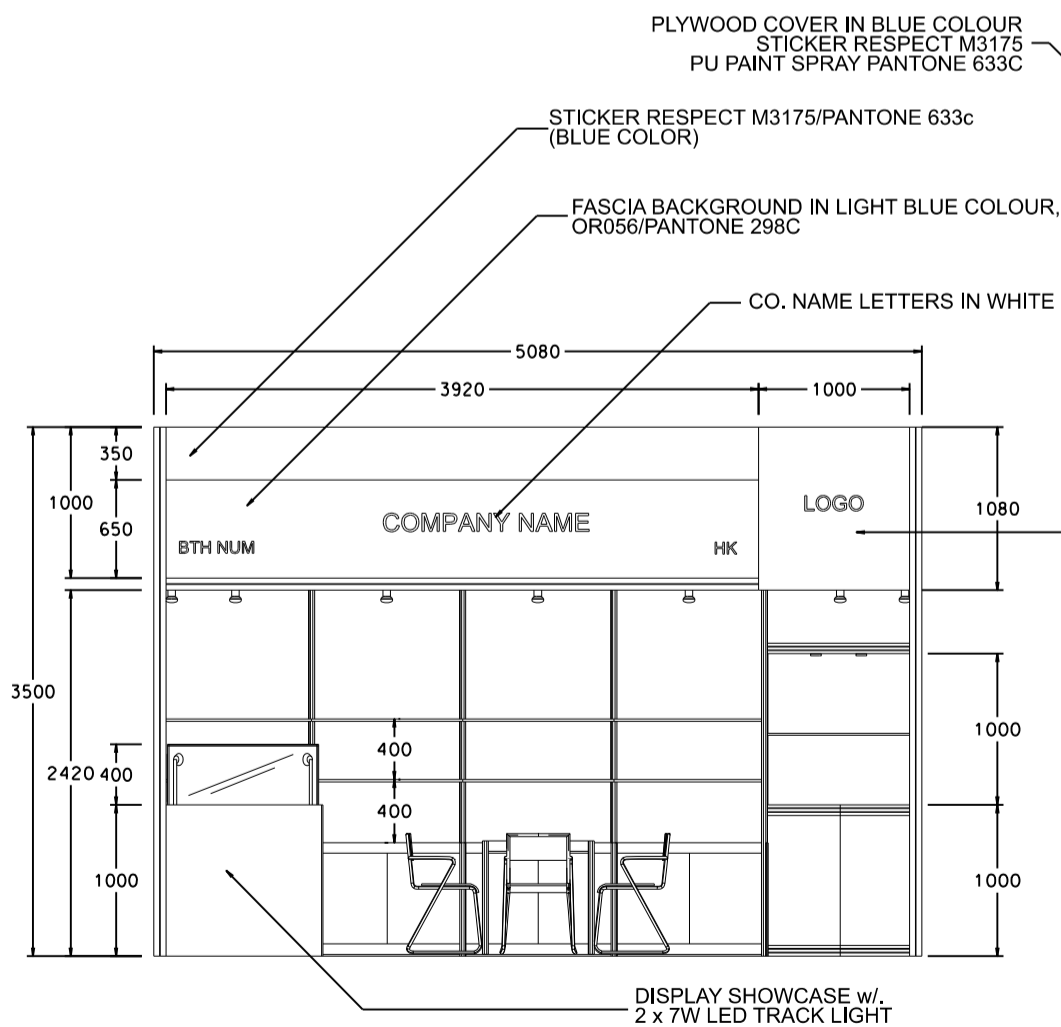

OPTION A (NO SHOWCASE - BLUE)

5M x 3M Hall of Fame Booth

五米乘三米品牌薈萃廊特級攤位

CONCEALED LIGHT TROUGH TO HIGHLIGHT COMPANY FASCIA (IN BLUE COLOUR, RESPECT M3175/PANTONE 633C)

BOOTH SPECIFICATIONS		QTY.
	LOCKABLE CABINET 1000W x 500D x 750H mm	4
	WOODEN DISPLAY SHELF FLAT (3000W X 300D mm)	2
	WOODEN DISPLAY SHELF FLAT (1000W X 300D mm)	2
	TALL SHOWCASE W/ 1 LAYER OF GLASS SHELF AND 2 X 7W LED DOWNLIGHT (NO GLASS DOOR), CABINET UNDERNEATH	1
	800W SOCKET	3
	SPOTLIGHT 13 WATT LED LAMP (YELLOW LIGHT)	7
	700W x 700D x 750H mm MEETING TABLE	1
	BLACK LEATHER CHAIR	3
	CEILING BEAM	5M
	RUBBISH BIN & CARPET (15sqm.)	

OPTION B (LOW SHOWCASE - BLUE)

5M x 3M Hall of Fame Booth

五米乘三米品牌薈萃廊特級攤位

CONCEALED LIGHT TROUGH TO HIGHLIGHT COMPANY FASCIA (IN BLUE COLOUR, RESPECT M3175/PANTONE 633C)

BOOTH SPECIFICATIONS		QTY.
	LOCKABLE CABINET 1000W x 500D x 750H mm	4
	WOODEN DISPLAY SHELF FLAT (3000W X 300D mm)	2
	WOODEN DISPLAY SHELF FLAT (1000W X 300D mm)	2
	DISPLAY SHOWCASE W/. 2 X 7W LED TRACK LIGHT W/. GLASS SWING DOOR, CABINET UNDERNEATH	1
	TALL SHOWCASE W/. 1 LAYER OF GLASS SHELF AND 2 X 7W LED DOWNLIGHT (NO GLASS DOOR), CABINET UNDERNEATH	1
	800W SOCKET	3
	SPOTLIGHT 13 WATT LED LAMP (YELLOW LIGHT)	7
	700W x 700D x 750H mm MEETING TABLE	1
	BLACK LEATHER CHAIR	3
	CEILING BEAM	5M
	RUBBISH BIN & CARPET (15sqm.)	

OPTION C (TALL SHOWCASE - BLUE)

5M x 3M Hall of Fame Booth

五米乘三米品牌薈萃廊特級攤位

LOCKABLE CABINET IN BLUE STICKER RESPECT M3175 W/. 2 LAYERS OF WOODEN DISPLAY SHELF

TALL SHOWCASE W/. 1 LAYER OF GLASS SHELF AND 2 X 7W LED DOWNLIGHT NO DOOR, CABINET UNDERNEATH (IN BLUE STICKER RESPECT M3175)

800W SOCKET

SPOTLIGHT 13 WATT LED LAMP (YELLOW LIGHT)

ALL PANEL ARE IN 2.5mH ONLY

700 X 700 X 750mmH MEETING TABLE W/. 3 CHAIRS

TALL SHOWCASE IN BLUE STICKER RESPECT M3175 W/. 1 LAYER OF GLASS SHELF AND 2 X 7W LED DOWNLIGHT (NO DOOR) CABINET UNDERNEATH