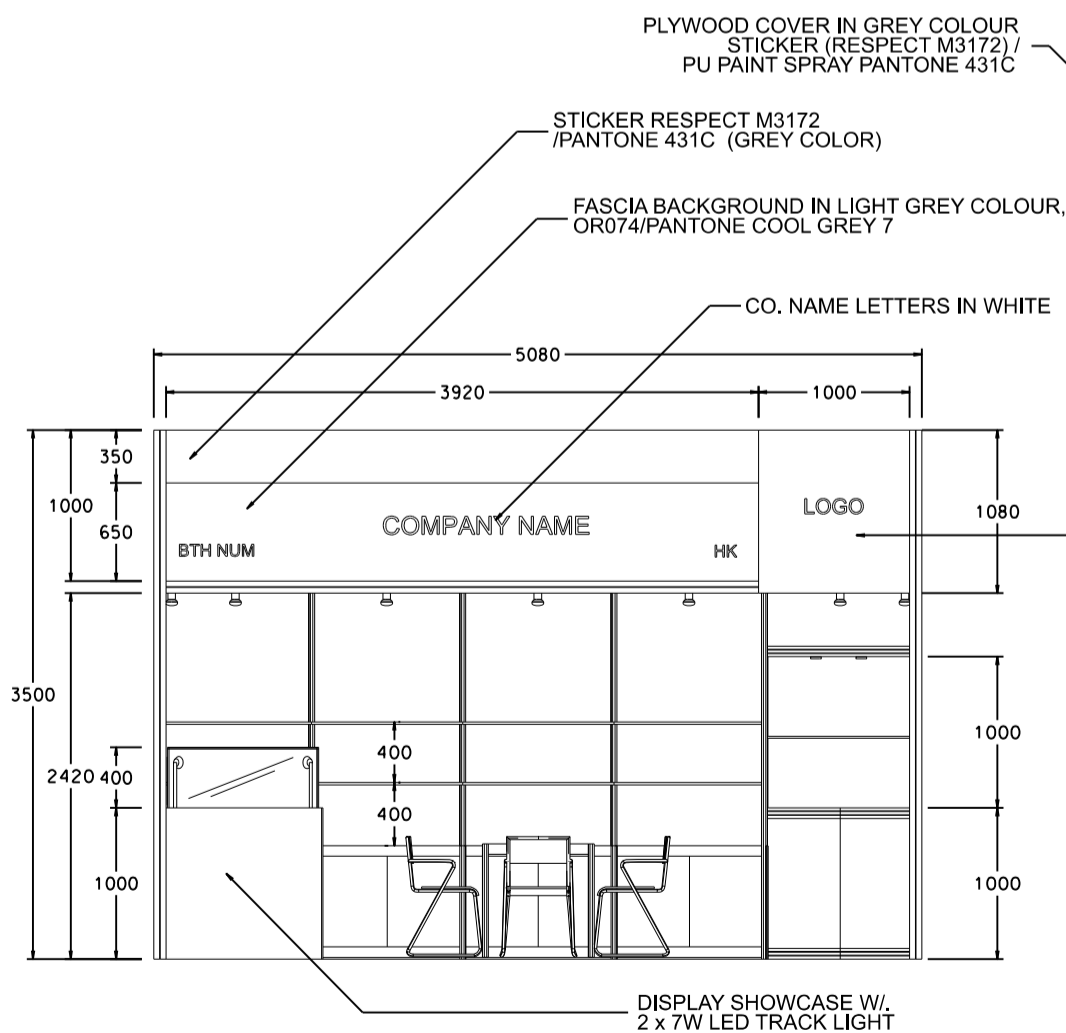

STICKER RESPECT M3175/PANTONE 633c (BLUE COLOR)

FASCIA BACKGROUND IN LIGHT BLUE COLOUR, OR056/PANTONE 298C

CO. NAME LETTERS IN WHITE

ELEVATION

BOOTH SPECIFICATIONS

QTY.

	LOCKABLE CABINET 1000W x 500D x 750H mm	4
	WOODEN DISPLAY SHELF FLAT (3000W X 300D mm)	2
	WOODEN DISPLAY SHELF FLAT (1000W X 300D mm)	2
	TALL SHOWCASE W/. 1 LAYER OF GLASS SHELF AND 2 X 7W LED DOWNLIGHT (NO GLASS DOOR), CABINET UNDERNEATH	2
	800W SOCKET	3
	SPOTLIGHT 13 WATT LED LAMP (YELLOW LIGHT)	7
	700W x 700D x 750H mm MEETING TABLE	1
	BLACK LEATHER CHAIR	3
	CEILING BEAM	5M
	RUBBISH BIN & CARPET (15sqm.)	

OPTION D (NO SHOWCASE - GREY)

5M x 3M Hall of Fame Booth

五米乘三米品牌薈萃廊特級攤位

CONCEALED LIGHT TROUGH TO HIGHLIGHT COMPANY FASCIA (IN GREY STICKER RESPECT M3172/PANTONE 431C)

BOOTH SPECIFICATIONS		QTY.
	LOCKABLE CABINET 1000W x 500D x 750H mm	4
	WOODEN DISPLAY SHELF FLAT (3000W X 300D mm)	2
	WOODEN DISPLAY SHELF FLAT (1000W X 300D mm)	2
	TALL SHOWCASE W/ 1 LAYER OF GLASS SHELF AND 2 X 7W LED DOWNLIGHT (NO GLASS DOOR), CABINET UNDERNEATH	1
	800W SOCKET	3
	SPOTLIGHT 13 WATT LED LAMP (YELLOW LIGHT)	7
	700W x 700D x 750H mm MEETING TABLE	1
	BLACK LEATHER CHAIR	3
	CEILING BEAM	5M
	RUBBISH BIN & CARPET (15sqm.)	

OPTION E (LOW SHOWCASE - GREY)

5M x 3M Hall of Fame Booth

五米乘三米品牌薈萃廊特級攤位

CONCEALED LIGHT TROUGH TO HIGHLIGHT COMPANY FASCIA (IN GREY COLOUR, RESPECT M3172 / PANTONE 431c)

BOOTH SPECIFICATIONS		QTY.
	LOCKABLE CABINET 1000W x 500D x 750H mm	4
	WOODEN DISPLAY SHELF FLAT (3000W X 300D mm)	2
	WOODEN DISPLAY SHELF FLAT (1000W X 300D mm)	2
	DISPLAY SHOWCASE W/ 2 X 7W LED TRACK LIGHT W/ GLASS SWING DOOR, CABINET UNDERNEATH	1
	TALL SHOWCASE W/ 1 LAYER OF GLASS SHELF AND 2 X 7W LED DOWNLIGHT (NO GLASS DOOR), CABINET UNDERNEATH	1
	800W SOCKET	3
	SPOTLIGHT 13 WATT LED LAMP (YELLOW LIGHT)	7
	700W x 700D x 750H mm MEETING TABLE	1
	BLACK LEATHER CHAIR	3
	CEILING BEAM	5M
	RUBBISH BIN & CARPET (15sqm.)	