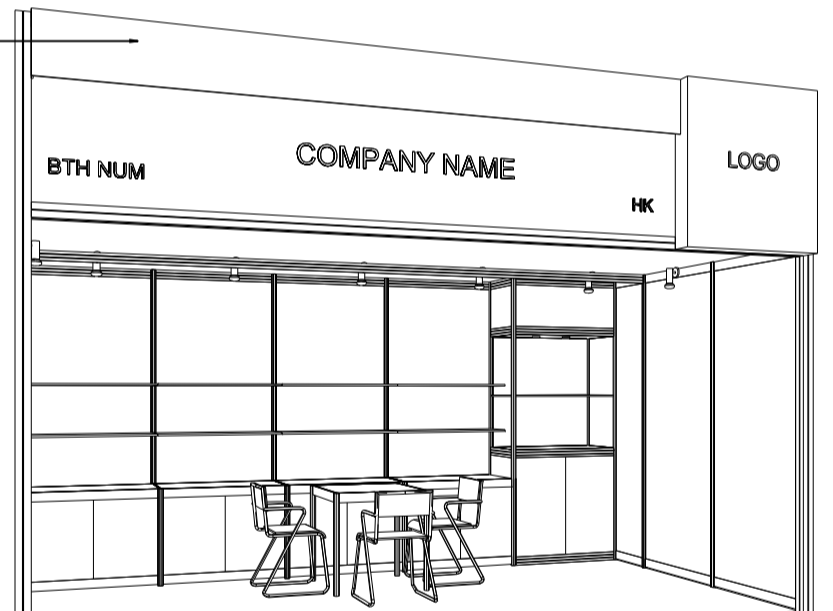

OPTION A (NO SHOWCASE - BLUE)

5M x 3M Hall of Fame Booth

五米乘三米品牌薈萃廊特級攤位

CONCEALED LIGHT TROUGH TO HIGHLIGHT COMPANY FASCIA (IN BLUE COLOUR, RESPECT M3175/PANTONE 633C)

BOOTH SPECIFICATIONS		QTY.
	LOCKABLE CABINET 1000W x 500D x 750H mm	4
	WOODEN DISPLAY SHELF FLAT (3000W X 300D mm)	2
	WOODEN DISPLAY SHELF FLAT (1000W X 300D mm)	2
	TALL SHOWCASE W/ 1 LAYER OF GLASS SHELF AND 2 X 7W LED DOWNLIGHT (NO GLASS DOOR), CABINET UNDERNEATH	1
	800W SOCKET	3
	SPOTLIGHT 13 WATT LED LAMP (YELLOW LIGHT)	7
	700W x 700D x 750H mm MEETING TABLE	1
	BLACK LEATHER CHAIR	3
	CEILING BEAM	5M
	RUBBISH BIN & CARPET (15sqm.)	

OPTION B (LOW SHOWCASE - BLUE)

5M x 3M Hall of Fame Booth

五米乘三米品牌薈萃廊特級攤位

CONCEALED LIGHT TROUGH TO HIGHLIGHT COMPANY FASCIA (IN BLUE COLOUR, RESPECT M3175/PANTONE 633C)

BOOTH SPECIFICATIONS		QTY.
	LOCKABLE CABINET 1000W x 500D x 750H mm	4
	WOODEN DISPLAY SHELF FLAT (3000W X 300D mm)	2
	WOODEN DISPLAY SHELF FLAT (1000W X 300D mm)	2
	DISPLAY SHOWCASE W/. 2 X 7W LED TRACK LIGHT W/. GLASS SWING DOOR, CABINET UNDERNEATH	1
	TALL SHOWCASE W/. 1 LAYER OF GLASS SHELF AND 2 X 7W LED DOWNLIGHT (NO GLASS DOOR), CABINET UNDERNEATH	1
	800W SOCKET	3
	SPOTLIGHT 13 WATT LED LAMP (YELLOW LIGHT)	7
	700W x 700D x 750H mm MEETING TABLE	1
	BLACK LEATHER CHAIR	3
	CEILING BEAM	5M
	RUBBISH BIN & CARPET (15sqm.)	

OPTION C (TALL SHOWCASE - BLUE)

5M x 3M Hall of Fame Booth

五米乘三米品牌薈萃廊特級攤位

LOCKABLE CABINET IN BLUE STICKER RESPECT M3175 W/. 2 LAYERS OF WOODEN DISPLAY SHELF

TALL SHOWCASE W/. 1 LAYER OF GLASS SHELF AND 2 X 7W LED DOWNLIGHT NO DOOR, CABINET UNDERNEATH (IN BLUE STICKER RESPECT M3175)