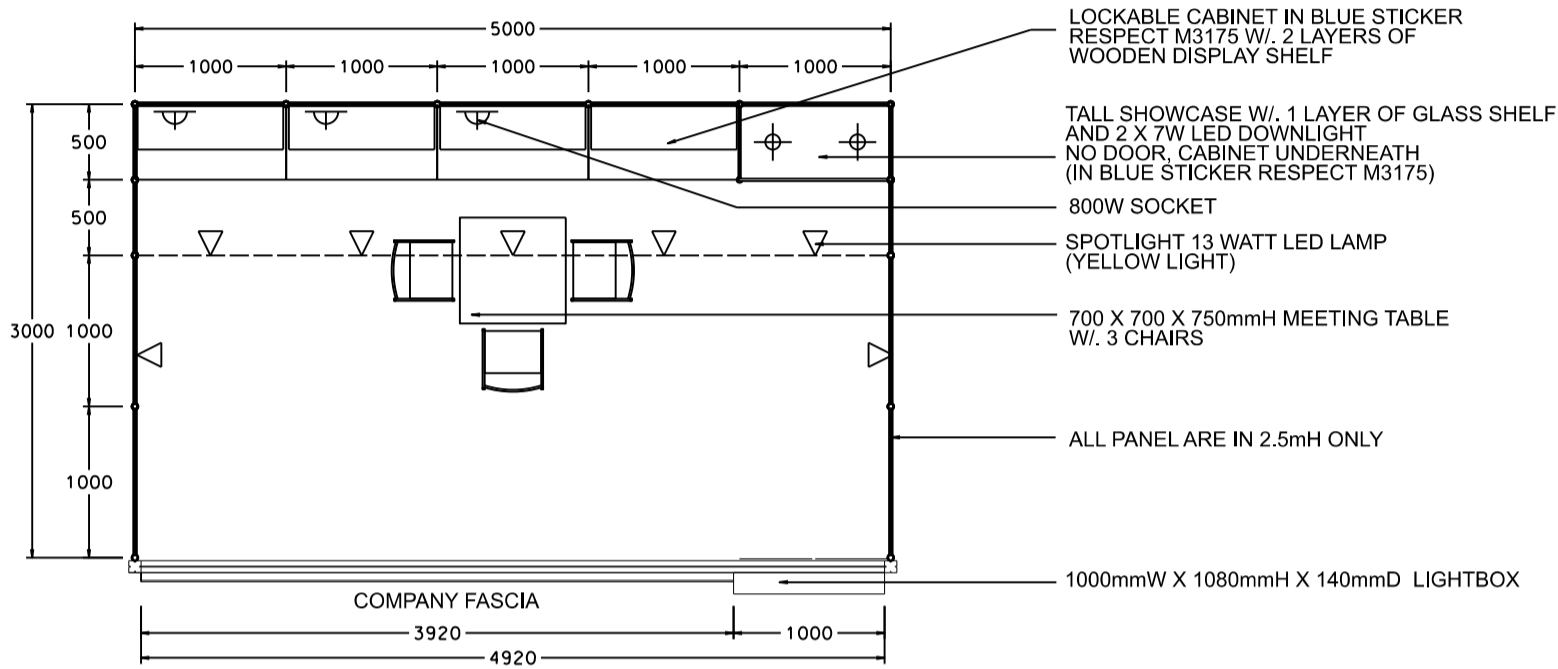

OPTION A (NO SHOWCASE - BLUE)

5M x 3M Hall of Fame Booth

五米乘三米品牌薈萃廊特級攤位

CONCEALED LIGHT TROUGH TO HIGHLIGHT COMPANY FASCIA (IN BLUE COLOUR, RESPECT M3175/PANTONE 633C)

BOOTH SPECIFICATIONS		QTY.
	LOCKABLE CABINET 1000W x 500D x 750H mm	4
	WOODEN DISPLAY SHELF FLAT (3000W X 300D mm)	2
	WOODEN DISPLAY SHELF FLAT (1000W X 300D mm)	2
	TALL SHOWCASE W/ 1 LAYER OF GLASS SHELF AND 2 X 7W LED DOWNLIGHT (NO GLASS DOOR), CABINET UNDERNEATH	1
	800W SOCKET	3
	SPOTLIGHT 13 WATT LED LAMP (YELLOW LIGHT)	7
	700W x 700D x 750H mm MEETING TABLE	1
	BLACK LEATHER CHAIR	3
	CEILING BEAM	5M
	RUBBISH BIN & CARPET (15sqm.)	

OPTION B (LOW SHOWCASE - BLUE)

5M x 3M Hall of Fame Booth

五米乘三米品牌薈萃廊特級攤位

CONCEALED LIGHT TROUGH TO HIGHLIGHT COMPANY FASCIA (IN BLUE COLOUR, RESPECT M3175/PANTONE 633C)

BOOTH SPECIFICATIONS		QTY.
	LOCKABLE CABINET 1000W x 500D x 750H mm	4
	WOODEN DISPLAY SHELF FLAT (3000W X 300D mm)	2
	WOODEN DISPLAY SHELF FLAT (1000W X 300D mm)	2
	DISPLAY SHOWCASE W/. 2 X 7W LED TRACK LIGHT W/. GLASS SWING DOOR, CABINET UNDERNEATH	1
	TALL SHOWCASE W/. 1 LAYER OF GLASS SHELF AND 2 X 7W LED DOWNLIGHT (NO GLASS DOOR), CABINET UNDERNEATH	1
	800W SOCKET	3
	SPOTLIGHT 13 WATT LED LAMP (YELLOW LIGHT)	7
	700W x 700D x 750H mm MEETING TABLE	1
	BLACK LEATHER CHAIR	3
	CEILING BEAM	5M
	RUBBISH BIN & CARPET (15sqm.)	

OPTION C (TALL SHOWCASE - BLUE)

5M x 3M Hall of Fame Booth

五米乘三米品牌薈萃廊特級攤位

LOCKABLE CABINET IN BLUE STICKER RESPECT M3175 W/. 2 LAYERS OF WOODEN DISPLAY SHELF

TALL SHOWCASE W/. 1 LAYER OF GLASS SHELF AND 2 X 7W LED DOWNLIGHT NO DOOR, CABINET UNDERNEATH (IN BLUE STICKER RESPECT M3175)

800W SOCKET

SPOTLIGHT 13 WATT LED LAMP (YELLOW LIGHT)

ALL PANEL ARE IN 2.5mH ONLY

700 X 700 X 750mmH MEETING TABLE W/. 3 CHAIRS

TALL SHOWCASE IN BLUE STICKER RESPECT M3175 W/. 1 LAYER OF GLASS SHELF AND 2 X 7W LED DOWNLIGHT (NO DOOR) CABINET UNDERNEATH