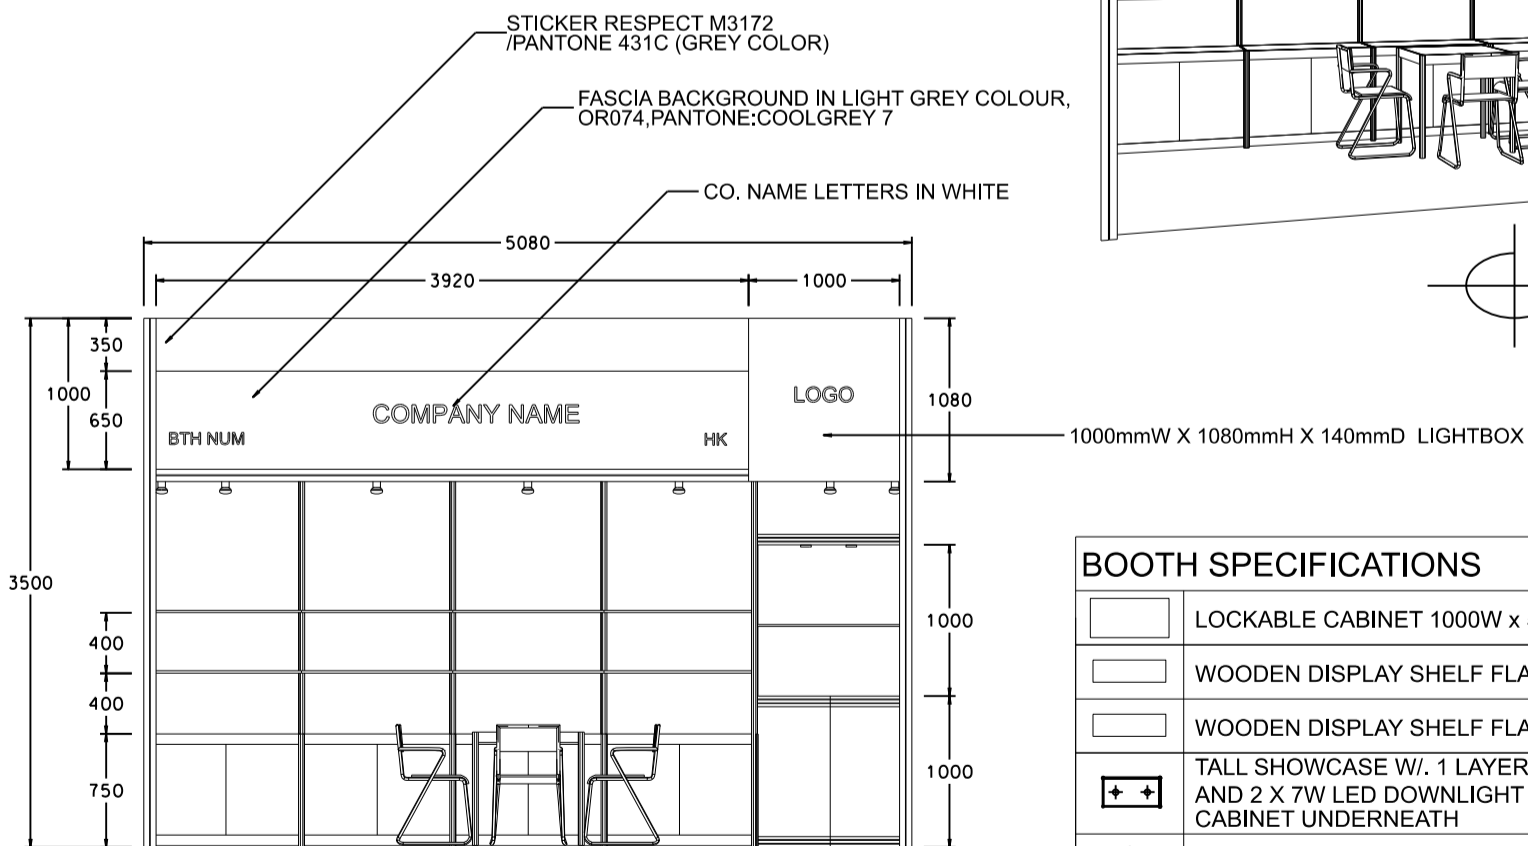

STICKER RESPECT M3175/PANTONE 633c (BLUE COLOR)

FASCIA BACKGROUND IN LIGHT BLUE COLOUR, OR056/PANTONE 298C

CO. NAME LETTERS IN WHITE

ELEVATION

BOOTH SPECIFICATIONS

QTY.

	LOCKABLE CABINET 1000W x 500D x 750H mm	4
	WOODEN DISPLAY SHELF FLAT (3000W X 300D mm)	2
	WOODEN DISPLAY SHELF FLAT (1000W X 300D mm)	2
	TALL SHOWCASE W/. 1 LAYER OF GLASS SHELF AND 2 X 7W LED DOWNLIGHT (NO GLASS DOOR), CABINET UNDERNEATH	2
	800W SOCKET	3
	SPOTLIGHT 13 WATT LED LAMP (YELLOW LIGHT)	7
	700W x 700D x 750H mm MEETING TABLE	1
	BLACK LEATHER CHAIR	3
	CEILING BEAM	5M
	RUBBISH BIN & CARPET (15sqm.)	

OPTION D (NO SHOWCASE - GREY)

5M x 3M Hall of Fame Booth

五米乘三米品牌薈萃廊特級攤位

CONCEALED LIGHT TROUGH TO HIGHLIGHT COMPANY FASCIA (IN GREY STICKER RESPECT M3172/PANTONE 431C)

BOOTH SPECIFICATIONS		QTY.
	LOCKABLE CABINET 1000W x 500D x 750H mm	4
	WOODEN DISPLAY SHELF FLAT (3000W X 300D mm)	2
	WOODEN DISPLAY SHELF FLAT (1000W X 300D mm)	2
	TALL SHOWCASE W/ 1 LAYER OF GLASS SHELF AND 2 X 7W LED DOWNLIGHT (NO GLASS DOOR), CABINET UNDERNEATH	1
	800W SOCKET	3
	SPOTLIGHT 13 WATT LED LAMP (YELLOW LIGHT)	7
	700W x 700D x 750H mm MEETING TABLE	1
	BLACK LEATHER CHAIR	3
	CEILING BEAM	5M
	RUBBISH BIN & CARPET (15sqm.)	

OPTION E (LOW SHOWCASE - GREY)

5M x 3M Hall of Fame Booth

五米乘三米品牌薈萃廊特級攤位

CONCEALED LIGHT TROUGH TO HIGHLIGHT COMPANY FASCIA (IN GREY COLOUR, RESPECT M3172 / PANTONE 431c)

BOOTH SPECIFICATIONS		QTY.
	LOCKABLE CABINET 1000W x 500D x 750H mm	4
	WOODEN DISPLAY SHELF FLAT (3000W X 300D mm)	2
	WOODEN DISPLAY SHELF FLAT (1000W X 300D mm)	2
	DISPLAY SHOWCASE W/ 2 X 7W LED TRACK LIGHT W/ GLASS SWING DOOR, CABINET UNDERNEATH	1
	TALL SHOWCASE W/ 1 LAYER OF GLASS SHELF AND 2 X 7W LED DOWNLIGHT (NO GLASS DOOR), CABINET UNDERNEATH	1
	800W SOCKET	3
	SPOTLIGHT 13 WATT LED LAMP (YELLOW LIGHT)	7
	700W x 700D x 750H mm MEETING TABLE	1
	BLACK LEATHER CHAIR	3
	CEILING BEAM	5M
	RUBBISH BIN & CARPET (15sqm.)	