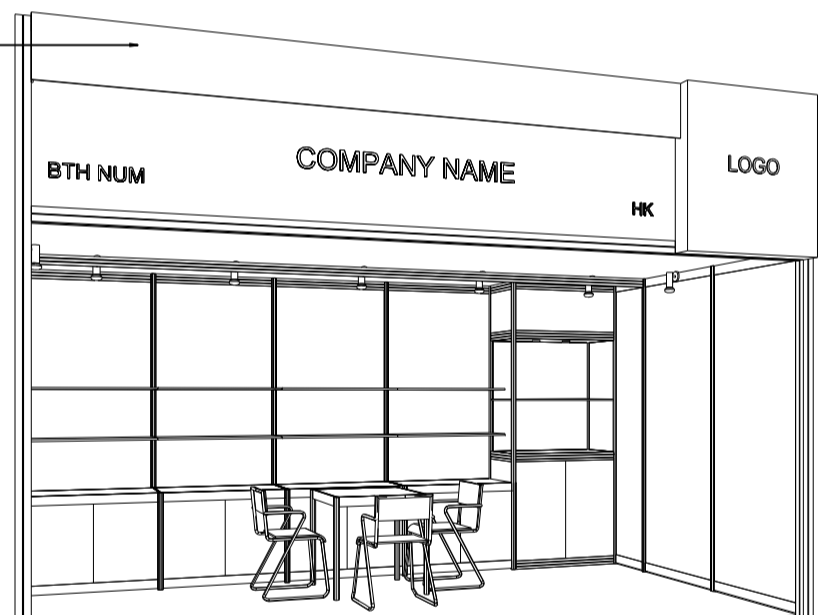

OPTION B (LOW SHOWCASE - BLUE)

5M x 3M Hall of Fame Booth

五米乘三米品牌薈萃廊特級攤位

CONCEALED LIGHT TROUGH TO HIGHLIGHT COMPANY FASCIA (IN BLUE COLOUR, RESPECT M3175/PANTONE 633C)

BOOTH SPECIFICATIONS		QTY.
	LOCKABLE CABINET 1000W x 500D x 750H mm	4
	WOODEN DISPLAY SHELF FLAT (3000W X 300D mm)	2
	WOODEN DISPLAY SHELF FLAT (1000W X 300D mm)	2
	DISPLAY SHOWCASE W/. 2 X 7W LED TRACK LIGHT W/. GLASS SWING DOOR, CABINET UNDERNEATH	1
	TALL SHOWCASE W/. 1 LAYER OF GLASS SHELF AND 2 X 7W LED DOWNLIGHT (NO GLASS DOOR), CABINET UNDERNEATH	1
	800W SOCKET	3
	SPOTLIGHT 13 WATT LED LAMP (YELLOW LIGHT)	7
	700W x 700D x 750H mm MEETING TABLE	1
	BLACK LEATHER CHAIR	3
	CEILING BEAM	5M
	RUBBISH BIN & CARPET (15sqm.)	

STICKER RESPECT M3175/PANTONE 633c (BLUE COLOR)

FASCIA BACKGROUND IN LIGHT BLUE COLOUR, OR056/PANTONE 298C

CO. NAME LETTERS IN WHITE

ELEVATION

BOOTH SPECIFICATIONS

QTY.

	LOCKABLE CABINET 1000W x 500D x 750H mm	4
	WOODEN DISPLAY SHELF FLAT (3000W X 300D mm)	2
	WOODEN DISPLAY SHELF FLAT (1000W X 300D mm)	2
	TALL SHOWCASE W/. 1 LAYER OF GLASS SHELF AND 2 X 7W LED DOWNLIGHT (NO GLASS DOOR), CABINET UNDERNEATH	2
	800W SOCKET	3
	SPOTLIGHT 13 WATT LED LAMP (YELLOW LIGHT)	7
	700W x 700D x 750H mm MEETING TABLE	1
	BLACK LEATHER CHAIR	3
	CEILING BEAM	5M
	RUBBISH BIN & CARPET (15sqm.)	

OPTION D (NO SHOWCASE - GREY)

5M x 3M Hall of Fame Booth

五米乘三米品牌薈萃廊特級攤位

CONCEALED LIGHT TROUGH TO HIGHLIGHT COMPANY FASCIA (IN GREY STICKER RESPECT M3172/PANTONE 431C)

BOOTH SPECIFICATIONS		QTY.
	LOCKABLE CABINET 1000W x 500D x 750H mm	4
	WOODEN DISPLAY SHELF FLAT (3000W X 300D mm)	2
	WOODEN DISPLAY SHELF FLAT (1000W X 300D mm)	2
	TALL SHOWCASE W/ 1 LAYER OF GLASS SHELF AND 2 X 7W LED DOWNLIGHT (NO GLASS DOOR), CABINET UNDERNEATH	1
	800W SOCKET	3
	SPOTLIGHT 13 WATT LED LAMP (YELLOW LIGHT)	7
	700W x 700D x 750H mm MEETING TABLE	1
	BLACK LEATHER CHAIR	3
	CEILING BEAM	5M
	RUBBISH BIN & CARPET (15sqm.)	