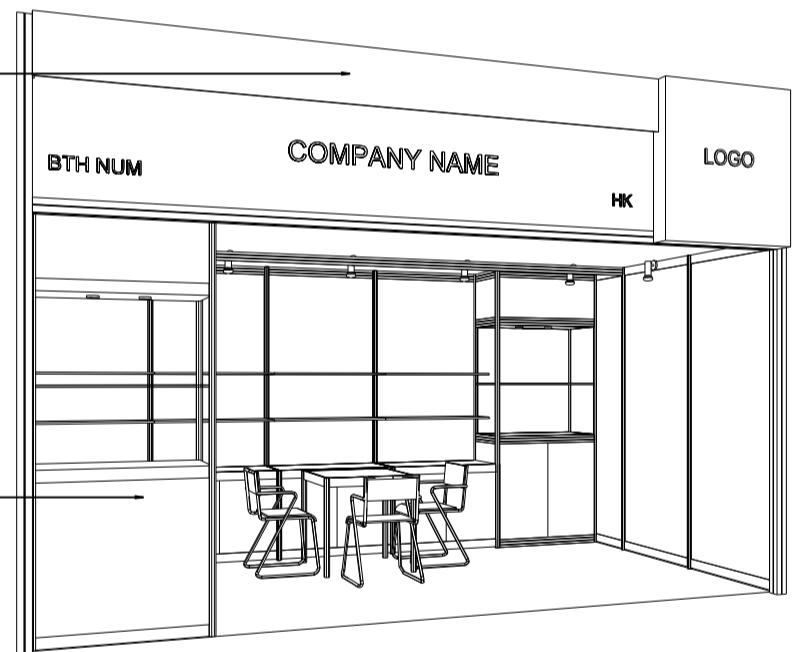

OPTION A (NO SHOWCASE - BLUE)

5M x 3M Hall of Fame Booth

五米乘三米品牌薈萃廊特級攤位

CONCEALED LIGHT TROUGH TO HIGHLIGHT COMPANY FASCIA (IN BLUE COLOUR, RESPECT M3175/PANTONE 633C)

BOOTH SPECIFICATIONS		QTY.
	LOCKABLE CABINET 1000W x 500D x 750H mm	4
	WOODEN DISPLAY SHELF FLAT (3000W X 300D mm)	2
	WOODEN DISPLAY SHELF FLAT (1000W X 300D mm)	2
	TALL SHOWCASE W/ 1 LAYER OF GLASS SHELF AND 2 X 7W LED DOWNLIGHT (NO GLASS DOOR), CABINET UNDERNEATH	1
	800W SOCKET	3
	SPOTLIGHT 13 WATT LED LAMP (YELLOW LIGHT)	7
	700W x 700D x 750H mm MEETING TABLE	1
	BLACK LEATHER CHAIR	3
	CEILING BEAM	5M
	RUBBISH BIN & CARPET (15sqm.)	

OPTION B (LOW SHOWCASE - BLUE)

5M x 3M Hall of Fame Booth

五米乘三米品牌薈萃廊特級攤位

CONCEALED LIGHT TROUGH TO HIGHLIGHT COMPANY FASCIA (IN BLUE COLOUR, RESPECT M3175/PANTONE 633C)

BOOTH SPECIFICATIONS		QTY.
	LOCKABLE CABINET 1000W x 500D x 750H mm	4
	WOODEN DISPLAY SHELF FLAT (3000W X 300D mm)	2
	WOODEN DISPLAY SHELF FLAT (1000W X 300D mm)	2
	DISPLAY SHOWCASE W/. 2 X 7W LED TRACK LIGHT W/. GLASS SWING DOOR, CABINET UNDERNEATH	1
	TALL SHOWCASE W/. 1 LAYER OF GLASS SHELF AND 2 X 7W LED DOWNLIGHT (NO GLASS DOOR), CABINET UNDERNEATH	1
	800W SOCKET	3
	SPOTLIGHT 13 WATT LED LAMP (YELLOW LIGHT)	7
	700W x 700D x 750H mm MEETING TABLE	1
	BLACK LEATHER CHAIR	3
	CEILING BEAM	5M
	RUBBISH BIN & CARPET (15sqm.)	

800W SOCKET

SPOTLIGHT 13 WATT LED LAMP (YELLOW LIGHT)

ALL PANEL ARE IN 2.5mH ONLY

700 X 700 X 750mmH MEETING TABLE W/. 3 CHAIRS

TALL SHOWCASE IN BLUE STICKER RESPECT M3175 W/. 1 LAYER OF GLASS SHELF AND 2 X 7W LED DOWNLIGHT (NO DOOR) CABINET UNDERNEATH

1000mmW X 1080mmH X 140mmD LIGHTBOX

PLAN

CONCEALED LIGHT TROUGH TO HIGHLIGHT COMPANY FASCIA (IN BLUE COLOUR, RESPECT M3175/PANTONE 633c)

PERSPECTIVE

TALL SHOWCASE IN BLUE STICKER RESPECT M3175 W/. 1 LAYER OF GLASS SHELF AND 2 X 7W LED DOWNLIGHT (NO DOOR) CABINET UNDERNEATH