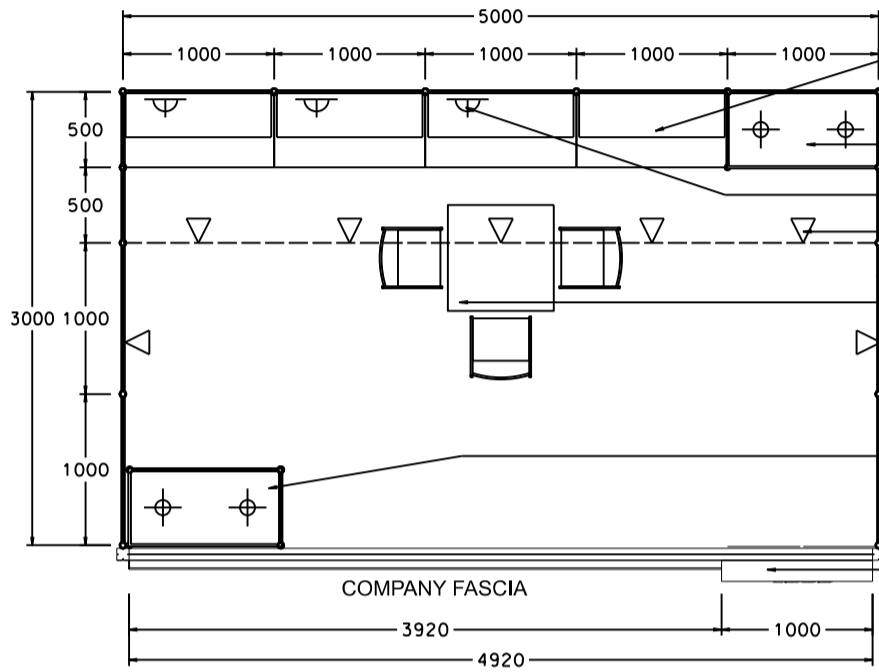

OPTION A (NO SHOWCASE - BLUE)

5M x 3M Hall of Fame Booth

五米乘三米品牌薈萃廊特級攤位

CONCEALED LIGHT TROUGH TO HIGHLIGHT COMPANY FASCIA (IN BLUE COLOUR, RESPECT M3175/PANTONE 633C)

BOOTH SPECIFICATIONS		QTY.
	LOCKABLE CABINET 1000W x 500D x 750H mm	4
	WOODEN DISPLAY SHELF FLAT (3000W X 300D mm)	2
	WOODEN DISPLAY SHELF FLAT (1000W X 300D mm)	2
	TALL SHOWCASE W/ 1 LAYER OF GLASS SHELF AND 2 X 7W LED DOWNLIGHT (NO GLASS DOOR), CABINET UNDERNEATH	1
	800W SOCKET	3
	SPOTLIGHT 13 WATT LED LAMP (YELLOW LIGHT)	7
	700W x 700D x 750H mm MEETING TABLE	1
	BLACK LEATHER CHAIR	3
	CEILING BEAM	5M
	RUBBISH BIN & CARPET (15sqm.)	

OPTION B (LOW SHOWCASE - BLUE)

5M x 3M Hall of Fame Booth

五米乘三米品牌薈萃廊特級攤位

CONCEALED LIGHT TROUGH TO HIGHLIGHT COMPANY FASCIA (IN BLUE COLOUR, RESPECT M3175/PANTONE 633C)

BOOTH SPECIFICATIONS		QTY.
	LOCKABLE CABINET 1000W x 500D x 750H mm	4
	WOODEN DISPLAY SHELF FLAT (3000W X 300D mm)	2
	WOODEN DISPLAY SHELF FLAT (1000W X 300D mm)	2
	DISPLAY SHOWCASE W/. 2 X 7W LED TRACK LIGHT W/. GLASS SWING DOOR, CABINET UNDERNEATH	1
	TALL SHOWCASE W/. 1 LAYER OF GLASS SHELF AND 2 X 7W LED DOWNLIGHT (NO GLASS DOOR), CABINET UNDERNEATH	1
	800W SOCKET	3
	SPOTLIGHT 13 WATT LED LAMP (YELLOW LIGHT)	7
	700W x 700D x 750H mm MEETING TABLE	1
	BLACK LEATHER CHAIR	3
	CEILING BEAM	5M
	RUBBISH BIN & CARPET (15sqm.)	

OPTION C (TALL SHOWCASE - BLUE)

5M x 3M Hall of Fame Booth

五米乘三米品牌薈萃廊特級攤位

LOCKABLE CABINET IN BLUE STICKER RESPECT M3175 W/. 2 LAYERS OF WOODEN DISPLAY SHELF

TALL SHOWCASE W/. 1 LAYER OF GLASS SHELF AND 2 X 7W LED DOWNLIGHT NO DOOR, CABINET UNDERNEATH (IN BLUE STICKER RESPECT M3175)

800W SOCKET

SPOTLIGHT 13 WATT LED LAMP (YELLOW LIGHT)

ALL PANEL ARE IN 2.5mH ONLY

700 X 700 X 750mmH MEETING TABLE W/. 3 CHAIRS

TALL SHOWCASE IN BLUE STICKER RESPECT M3175 W/. 1 LAYER OF GLASS SHELF AND 2 X 7W LED DOWNLIGHT (NO DOOR) CABINET UNDERNEATH