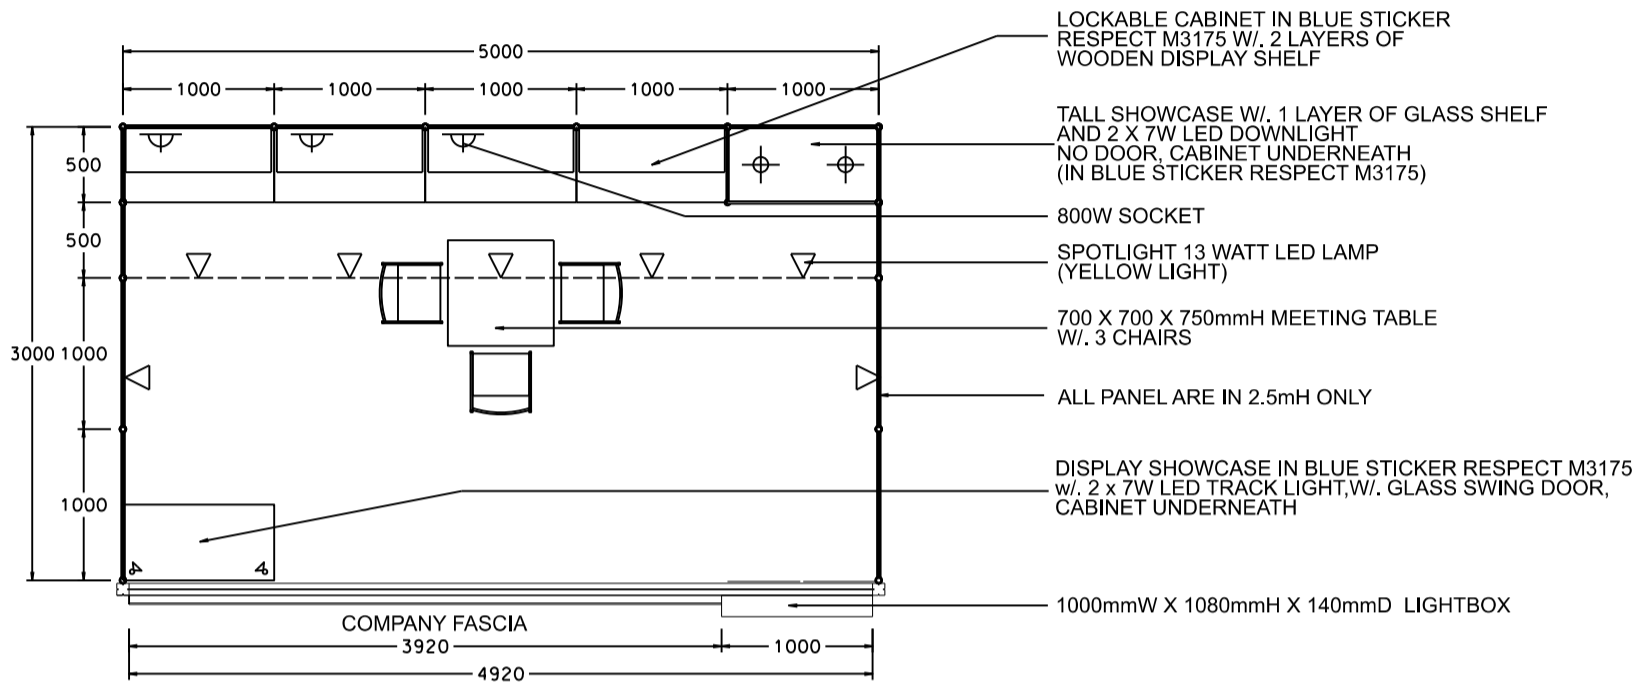

OPTION A (NO SHOWCASE - BLUE)

5M x 3M Hall of Fame Booth

五米乘三米品牌薈萃廊特級攤位

CONCEALED LIGHT TROUGH TO HIGHLIGHT COMPANY FASCIA (IN BLUE COLOUR, RESPECT M3175/PANTONE 633C)

BOOTH SPECIFICATIONS		QTY.
	LOCKABLE CABINET 1000W x 500D x 750H mm	4
	WOODEN DISPLAY SHELF FLAT (3000W X 300D mm)	2
	WOODEN DISPLAY SHELF FLAT (1000W X 300D mm)	2
	TALL SHOWCASE W/ 1 LAYER OF GLASS SHELF AND 2 X 7W LED DOWNLIGHT (NO GLASS DOOR), CABINET UNDERNEATH	1
	800W SOCKET	3
	SPOTLIGHT 13 WATT LED LAMP (YELLOW LIGHT)	7
	700W x 700D x 750H mm MEETING TABLE	1
	BLACK LEATHER CHAIR	3
	CEILING BEAM	5M
	RUBBISH BIN & CARPET (15sqm.)	

OPTION B (LOW SHOWCASE - BLUE)

5M x 3M Hall of Fame Booth

五米乘三米品牌薈萃廊特級攤位

CONCEALED LIGHT TROUGH TO HIGHLIGHT COMPANY FASCIA (IN BLUE COLOUR, RESPECT M3175/PANTONE 633C)

BOOTH SPECIFICATIONS		QTY.
	LOCKABLE CABINET 1000W x 500D x 750H mm	4
	WOODEN DISPLAY SHELF FLAT (3000W X 300D mm)	2
	WOODEN DISPLAY SHELF FLAT (1000W X 300D mm)	2
	DISPLAY SHOWCASE W/. 2 X 7W LED TRACK LIGHT W/. GLASS SWING DOOR, CABINET UNDERNEATH	1
	TALL SHOWCASE W/. 1 LAYER OF GLASS SHELF AND 2 X 7W LED DOWNLIGHT (NO GLASS DOOR), CABINET UNDERNEATH	1
	800W SOCKET	3
	SPOTLIGHT 13 WATT LED LAMP (YELLOW LIGHT)	7
	700W x 700D x 750H mm MEETING TABLE	1
	BLACK LEATHER CHAIR	3
	CEILING BEAM	5M
	RUBBISH BIN & CARPET (15sqm.)	

OPTION C (TALL SHOWCASE - BLUE)

5M x 3M Hall of Fame Booth

五米乘三米品牌薈萃廊特級攤位

LOCKABLE CABINET IN BLUE STICKER RESPECT M3175 W/. 2 LAYERS OF WOODEN DISPLAY SHELF

TALL SHOWCASE W/. 1 LAYER OF GLASS SHELF AND 2 X 7W LED DOWNLIGHT NO DOOR, CABINET UNDERNEATH (IN BLUE STICKER RESPECT M3175)

800W SOCKET

SPOTLIGHT 13 WATT LED LAMP (YELLOW LIGHT)

ALL PANEL ARE IN 2.5mH ONLY

700 X 700 X 750mmH MEETING TABLE W/. 3 CHAIRS

TALL SHOWCASE IN BLUE STICKER RESPECT M3175 W/. 1 LAYER OF GLASS SHELF AND 2 X 7W LED DOWNLIGHT (NO DOOR) CABINET UNDERNEATH