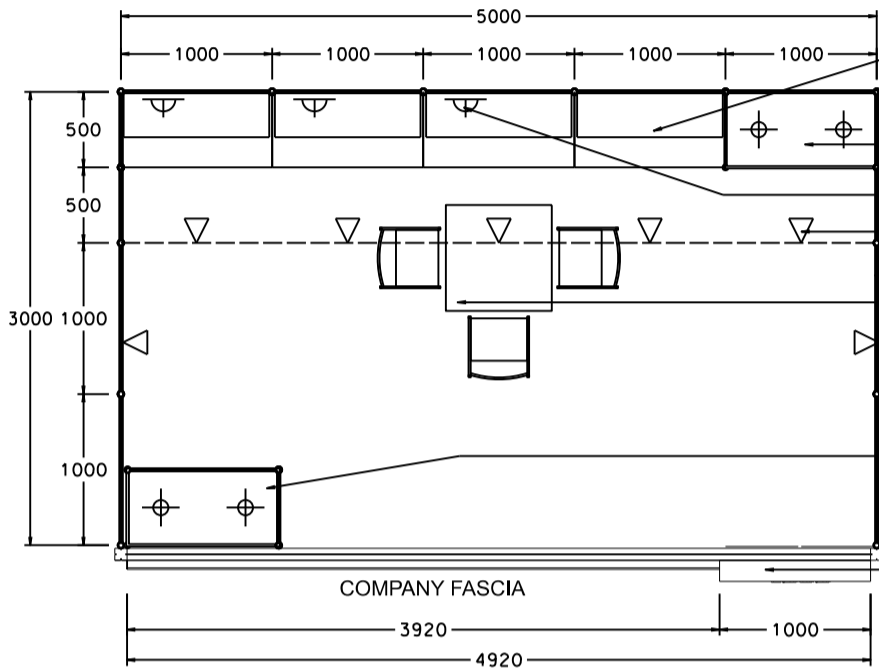

OPTION D (NO SHOWCASE - GREY)

5M x 3M Hall of Fame Booth

五米乘三米品牌薈萃廊特級攤位

CONCEALED LIGHT TROUGH TO HIGHLIGHT COMPANY FASCIA (IN GREY STICKER RESPECT M3172/PANTONE 431C)

BOOTH SPECIFICATIONS		QTY.
	LOCKABLE CABINET 1000W x 500D x 750H mm	4
	WOODEN DISPLAY SHELF FLAT (3000W X 300D mm)	2
	WOODEN DISPLAY SHELF FLAT (1000W X 300D mm)	2
	TALL SHOWCASE W/ 1 LAYER OF GLASS SHELF AND 2 X 7W LED DOWNLIGHT (NO GLASS DOOR), CABINET UNDERNEATH	1
	800W SOCKET	3
	SPOTLIGHT 13 WATT LED LAMP (YELLOW LIGHT)	7
	700W x 700D x 750H mm MEETING TABLE	1
	BLACK LEATHER CHAIR	3
	CEILING BEAM	5M
	RUBBISH BIN & CARPET (15sqm.)	

OPTION E (LOW SHOWCASE - GREY)

5M x 3M Hall of Fame Booth

五米乘三米品牌薈萃廊特級攤位

CONCEALED LIGHT TROUGH TO HIGHLIGHT COMPANY FASCIA (IN GREY COLOUR, RESPECT M3172 / PANTONE 431c)

BOOTH SPECIFICATIONS		QTY.
	LOCKABLE CABINET 1000W x 500D x 750H mm	4
	WOODEN DISPLAY SHELF FLAT (3000W X 300D mm)	2
	WOODEN DISPLAY SHELF FLAT (1000W X 300D mm)	2
	DISPLAY SHOWCASE W/ 2 X 7W LED TRACK LIGHT W/ GLASS SWING DOOR, CABINET UNDERNEATH	1
	TALL SHOWCASE W/ 1 LAYER OF GLASS SHELF AND 2 X 7W LED DOWNLIGHT (NO GLASS DOOR), CABINET UNDERNEATH	1
	800W SOCKET	3
	SPOTLIGHT 13 WATT LED LAMP (YELLOW LIGHT)	7
	700W x 700D x 750H mm MEETING TABLE	1
	BLACK LEATHER CHAIR	3
	CEILING BEAM	5M
	RUBBISH BIN & CARPET (15sqm.)	

OPTION F (TALL SHOWCASE - GREY)

5M x 3M Hall of Fame Booth

五米乘三米品牌薈萃廊特級攤位

LOCKABLE CABINET IN GREY STICKER RESPECT M3172 W/ 2 LAYERS OF WOODEN DISPLAY SHELF

TALL SHOWCASE W/ 1 LAYER OF GLASS SHELF AND 2 X 7W LED DOWNLIGHT NO DOOR, CABINET UNDERNEATH (IN GREY STICKER RESPECT M3172)