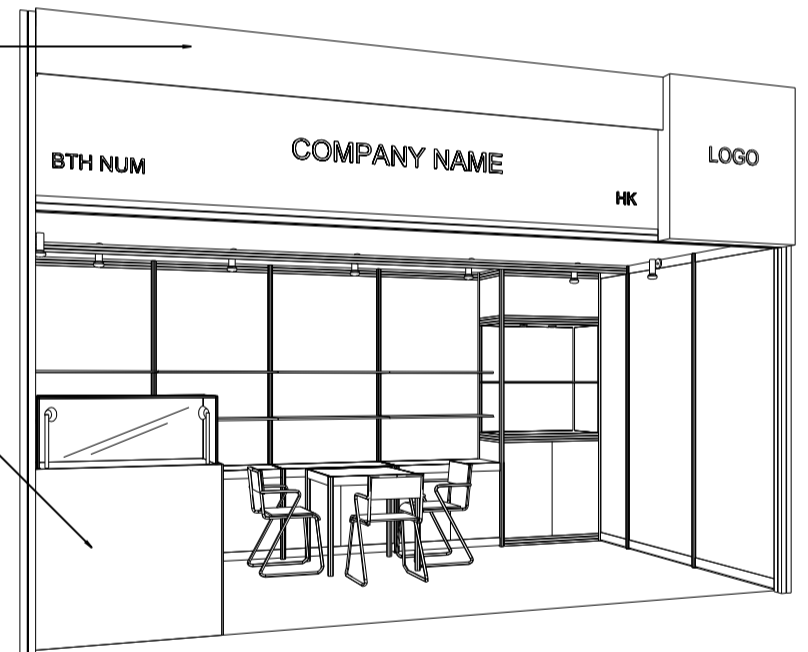

OPTION D (NO SHOWCASE - GREY)

5M x 3M Hall of Fame Booth

五米乘三米品牌薈萃廊特級攤位

CONCEALED LIGHT TROUGH TO HIGHLIGHT COMPANY FASCIA (IN GREY STICKER RESPECT M3172/PANTONE 431C)

BOOTH SPECIFICATIONS		QTY.
	LOCKABLE CABINET 1000W x 500D x 750H mm	4
	WOODEN DISPLAY SHELF FLAT (3000W X 300D mm)	2
	WOODEN DISPLAY SHELF FLAT (1000W X 300D mm)	2
	TALL SHOWCASE W/ 1 LAYER OF GLASS SHELF AND 2 X 7W LED DOWNLIGHT (NO GLASS DOOR), CABINET UNDERNEATH	1
	800W SOCKET	3
	SPOTLIGHT 13 WATT LED LAMP (YELLOW LIGHT)	7
	700W x 700D x 750H mm MEETING TABLE	1
	BLACK LEATHER CHAIR	3
	CEILING BEAM	5M
	RUBBISH BIN & CARPET (15sqm.)	

OPTION E (LOW SHOWCASE - GREY)

5M x 3M Hall of Fame Booth

五米乘三米品牌薈萃廊特級攤位

CONCEALED LIGHT TROUGH TO HIGHLIGHT COMPANY FASCIA (IN GREY COLOUR, RESPECT M3172 / PANTONE 431c)

BOOTH SPECIFICATIONS		QTY.
	LOCKABLE CABINET 1000W x 500D x 750H mm	4
	WOODEN DISPLAY SHELF FLAT (3000W X 300D mm)	2
	WOODEN DISPLAY SHELF FLAT (1000W X 300D mm)	2
	DISPLAY SHOWCASE W/ 2 X 7W LED TRACK LIGHT W/ GLASS SWING DOOR, CABINET UNDERNEATH	1
	TALL SHOWCASE W/ 1 LAYER OF GLASS SHELF AND 2 X 7W LED DOWNLIGHT (NO GLASS DOOR), CABINET UNDERNEATH	1
	800W SOCKET	3
	SPOTLIGHT 13 WATT LED LAMP (YELLOW LIGHT)	7
	700W x 700D x 750H mm MEETING TABLE	1
	BLACK LEATHER CHAIR	3
	CEILING BEAM	5M
	RUBBISH BIN & CARPET (15sqm.)	