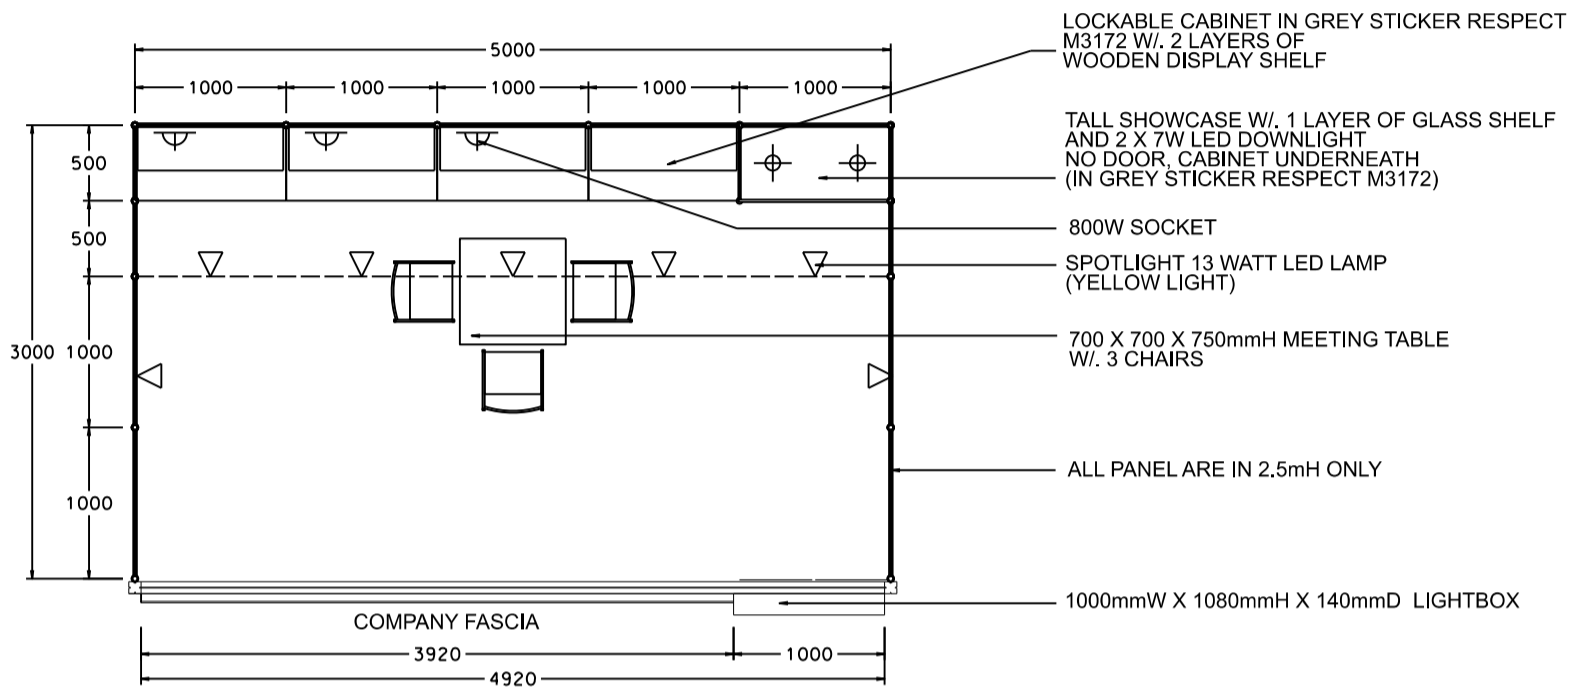

STICKER RESPECT M3175/PANTONE 633c (BLUE COLOR)

FASCIA BACKGROUND IN LIGHT BLUE COLOUR, OR056/PANTONE 298C

CO. NAME LETTERS IN WHITE

ELEVATION

BOOTH SPECIFICATIONS

QTY.

	LOCKABLE CABINET 1000W x 500D x 750H mm	4
	WOODEN DISPLAY SHELF FLAT (3000W X 300D mm)	2
	WOODEN DISPLAY SHELF FLAT (1000W X 300D mm)	2
	TALL SHOWCASE W/. 1 LAYER OF GLASS SHELF AND 2 X 7W LED DOWNLIGHT (NO GLASS DOOR), CABINET UNDERNEATH	2
	800W SOCKET	3
	SPOTLIGHT 13 WATT LED LAMP (YELLOW LIGHT)	7
	700W x 700D x 750H mm MEETING TABLE	1
	BLACK LEATHER CHAIR	3
	CEILING BEAM	5M
	RUBBISH BIN & CARPET (15sqm.)	

OPTION D (NO SHOWCASE - GREY)

5M x 3M Hall of Fame Booth

五米乘三米品牌薈萃廊特級攤位

CONCEALED LIGHT TROUGH TO HIGHLIGHT COMPANY FASCIA (IN GREY STICKER RESPECT M3172/PANTONE 431C)

BOOTH SPECIFICATIONS		QTY.
	LOCKABLE CABINET 1000W x 500D x 750H mm	4
	WOODEN DISPLAY SHELF FLAT (3000W X 300D mm)	2
	WOODEN DISPLAY SHELF FLAT (1000W X 300D mm)	2
	TALL SHOWCASE W/ 1 LAYER OF GLASS SHELF AND 2 X 7W LED DOWNLIGHT (NO GLASS DOOR), CABINET UNDERNEATH	1
	800W SOCKET	3
	SPOTLIGHT 13 WATT LED LAMP (YELLOW LIGHT)	7
	700W x 700D x 750H mm MEETING TABLE	1
	BLACK LEATHER CHAIR	3
	CEILING BEAM	5M
	RUBBISH BIN & CARPET (15sqm.)	

OPTION E (LOW SHOWCASE - GREY)

5M x 3M Hall of Fame Booth

五米乘三米品牌薈萃廊特級攤位

CONCEALED LIGHT TROUGH TO HIGHLIGHT COMPANY FASCIA (IN GREY COLOUR, RESPECT M3172 / PANTONE 431c)

BOOTH SPECIFICATIONS		QTY.
	LOCKABLE CABINET 1000W x 500D x 750H mm	4
	WOODEN DISPLAY SHELF FLAT (3000W X 300D mm)	2
	WOODEN DISPLAY SHELF FLAT (1000W X 300D mm)	2
	DISPLAY SHOWCASE W/ 2 X 7W LED TRACK LIGHT W/ GLASS SWING DOOR, CABINET UNDERNEATH	1
	TALL SHOWCASE W/ 1 LAYER OF GLASS SHELF AND 2 X 7W LED DOWNLIGHT (NO GLASS DOOR), CABINET UNDERNEATH	1
	800W SOCKET	3
	SPOTLIGHT 13 WATT LED LAMP (YELLOW LIGHT)	7
	700W x 700D x 750H mm MEETING TABLE	1
	BLACK LEATHER CHAIR	3
	CEILING BEAM	5M
	RUBBISH BIN & CARPET (15sqm.)	