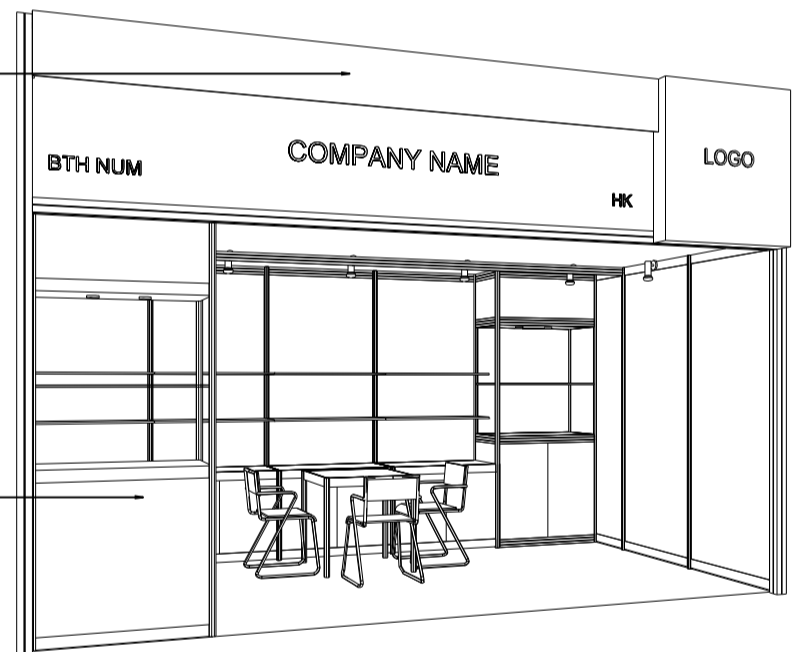

OPTION E (LOW SHOWCASE - GREY)

5M x 3M Hall of Fame Booth

五米乘三米品牌薈萃廊特級攤位

CONCEALED LIGHT TROUGH TO HIGHLIGHT COMPANY FASCIA (IN GREY COLOUR, RESPECT M3172 / PANTONE 431c)

BOOTH SPECIFICATIONS		QTY.
	LOCKABLE CABINET 1000W x 500D x 750H mm	4
	WOODEN DISPLAY SHELF FLAT (3000W X 300D mm)	2
	WOODEN DISPLAY SHELF FLAT (1000W X 300D mm)	2
	DISPLAY SHOWCASE W/ 2 X 7W LED TRACK LIGHT W/ GLASS SWING DOOR, CABINET UNDERNEATH	1
	TALL SHOWCASE W/ 1 LAYER OF GLASS SHELF AND 2 X 7W LED DOWNLIGHT (NO GLASS DOOR), CABINET UNDERNEATH	1
	800W SOCKET	3
	SPOTLIGHT 13 WATT LED LAMP (YELLOW LIGHT)	7
	700W x 700D x 750H mm MEETING TABLE	1
	BLACK LEATHER CHAIR	3
	CEILING BEAM	5M
	RUBBISH BIN & CARPET (15sqm.)	

OPTION F (TALL SHOWCASE - GREY)

5M x 3M Hall of Fame Booth

五米乘三米品牌薈萃廊特級攤位

LOCKABLE CABINET IN GREY STICKER RESPECT M3172 W/ 2 LAYERS OF WOODEN DISPLAY SHELF

TALL SHOWCASE W/ 1 LAYER OF GLASS SHELF AND 2 X 7W LED DOWNLIGHT NO DOOR, CABINET UNDERNEATH (IN GREY STICKER RESPECT M3172)

800W SOCKET

SPOTLIGHT 13 WATT LED LAMP (YELLOW LIGHT)

ALL PANEL ARE IN 2.5mH ONLY

700 X 700 X 750mmH MEETING TABLE W/ 3 CHAIRS

TALL SHOWCASE IN GREY STICKER RESPECT M3172 W/ 1 LAYER OF GLASS SHELF AND 2 X 7W LED DOWNLIGHT (NO DOOR) CABINET UNDERNEATH

1000mmW X 1080mmH X 140mmD LIGHTBOX

PLAN

CONCEALED LIGHT TROUGH TO HIGHLIGHT COMPANY FASCIA (IN GREY STICKER RESPECT M3172/PANTONE 431C)

PERSPECTIVE

TALL SHOWCASE IN GREY STICKER RESPECT M3172 W/ 1 LAYER OF GLASS SHELF AND 2 X 7W LED DOWNLIGHT (NO DOOR) CABINET UNDERNEATH