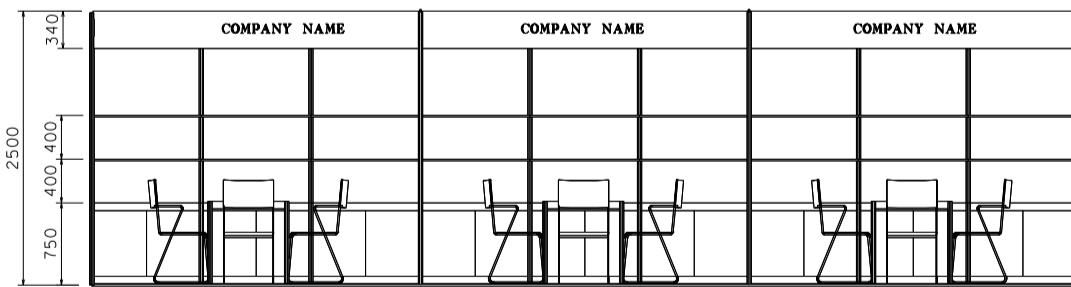

9M x 3M Standard Booth

九米乘三米標準攤位

PLAN

PERSPECTIVE

ELEVATION

BOOTH SPECIFICATIONS		QTY.
	1000W x 500D x 750H LOCKABLE CABINET	9
	3000W x 300D WOODEN DISPLAY SHELF	6
	13W LED LAMP SPOTLIGHT (YELLOW LIGHT)	9
	13W LED LAMP LONGARMED SPOTLIGHT (YELLOW LIGHT)	6
	800W SOCKET	3
	700W x 700D x 750H MEETING TABLE	3
	BLACK LEATHER CHAIR	9
	CEILING BEAM	15M
	RUBBISH BIN & CARPET (27sqm.)	