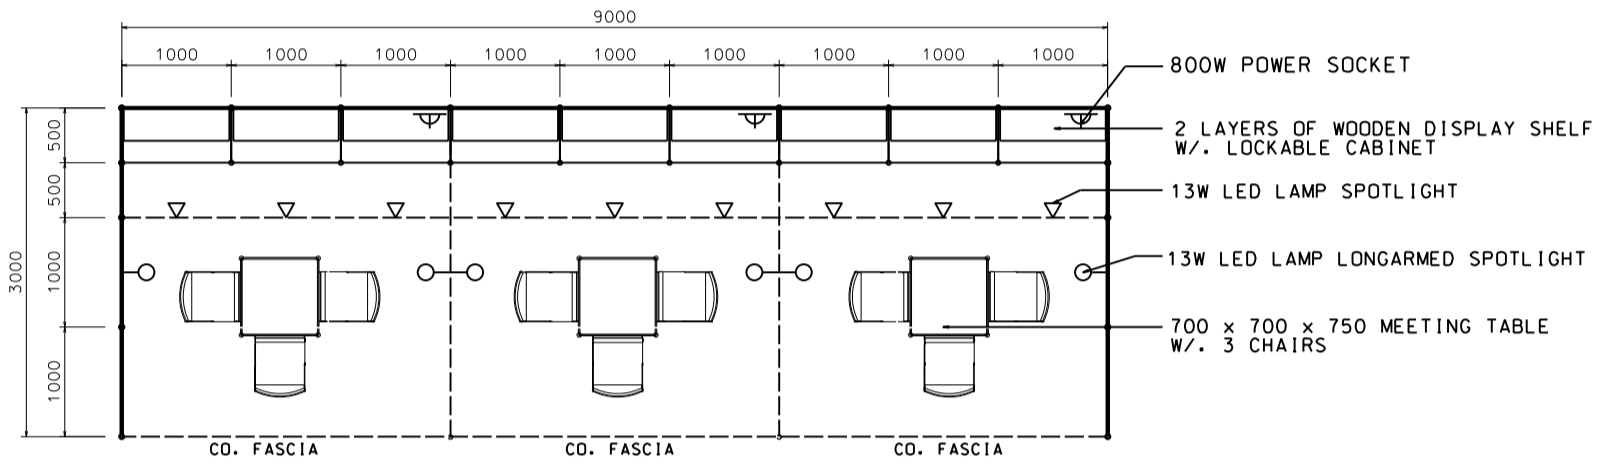

9M x 3M Standard Booth

九米乘三米標準攤位

PLAN

PERSPECTIVE

ELEVATION

BOOTH SPECIFICATIONS		QTY.
	1000W x 500D x 750H LOCKABLE CABINET	9
	3000W x 300D WOODEN DISPLAY SHELF	6
	13W LED LAMP SPOTLIGHT (YELLOW LIGHT)	9
	13W LED LAMP LONGARMED SPOTLIGHT (YELLOW LIGHT)	6
	800W SOCKET	3
	700W x 700D x 750H MEETING TABLE	3
	BLACK LEATHER CHAIR	9
	CEILING BEAM	15M
	RUBBISH BIN & CARPET (27sqm.)	