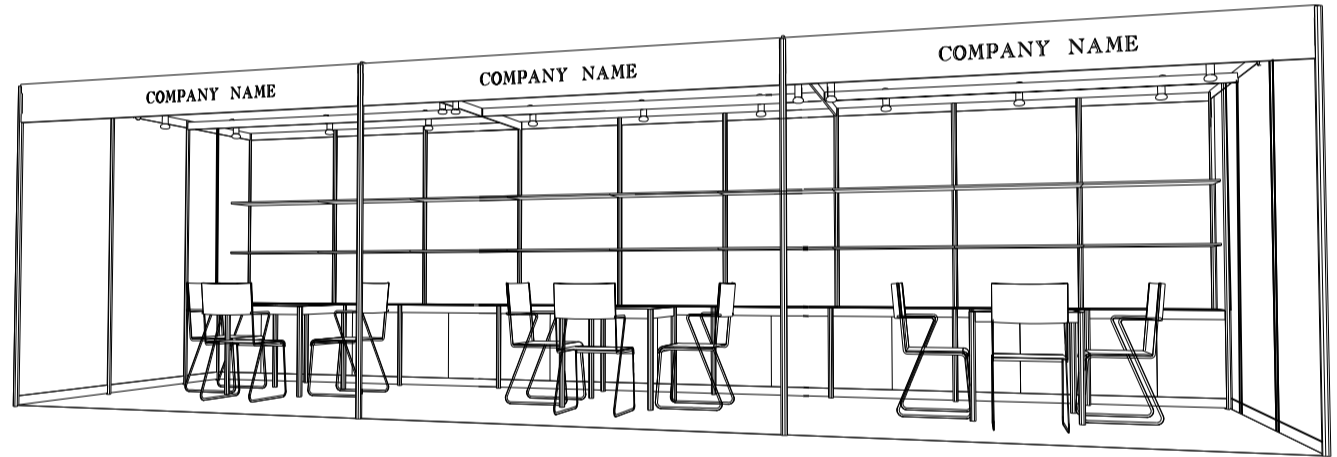

9M x 3M Standard Booth

九米乘三米標準攤位

PLAN

PERSPECTIVE

ELEVATION

BOOTH SPECIFICATIONS		QTY.
	1000W x 500D x 750H LOCKABLE CABINET	9
	3000W x 300D WOODEN DISPLAY SHELF	6
	13W LED LAMP SPOTLIGHT (YELLOW LIGHT)	9
	13W LED LAMP LONGARMED SPOTLIGHT (YELLOW LIGHT)	6
	800W SOCKET	3
	700W x 700D x 750H MEETING TABLE	3
	BLACK LEATHER CHAIR	9
	CEILING BEAM	15M
	RUBBISH BIN & CARPET (27sqm.)	