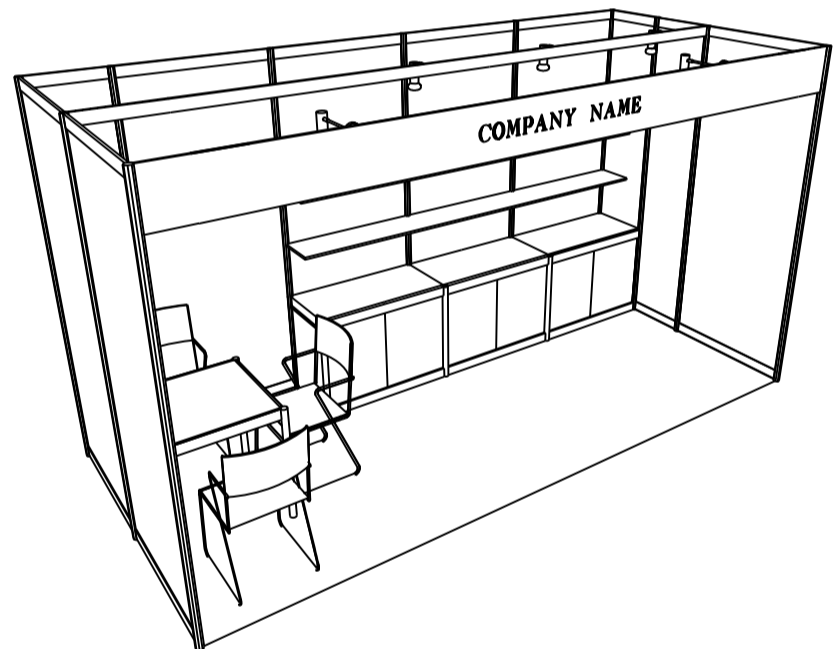

4.5M x 2M Standard Booth

四點五米乘二米標準攤位

BOOTH SPECIFICATIONS		QTY.
	1000W x 500D x 750H LOCKABLE CABINET	3
	3000W x 300D WOODEN DISPLAY SHELF	2
	13W LED LAMP SPOTLIGHT (YELLOW LIGHT)	3
	13W LED LAMP LONGARMED SPOTLIGHT (YELLOW LIGHT)	2
	800W SOCKET	1
	700W x 700D x 750H MEETING TABLE	1
	BLACK LEATHER CHAIR	3
---	CEILING BEAM	4.5M
	RUBBISH BIN & CARPET (9sqm.)	