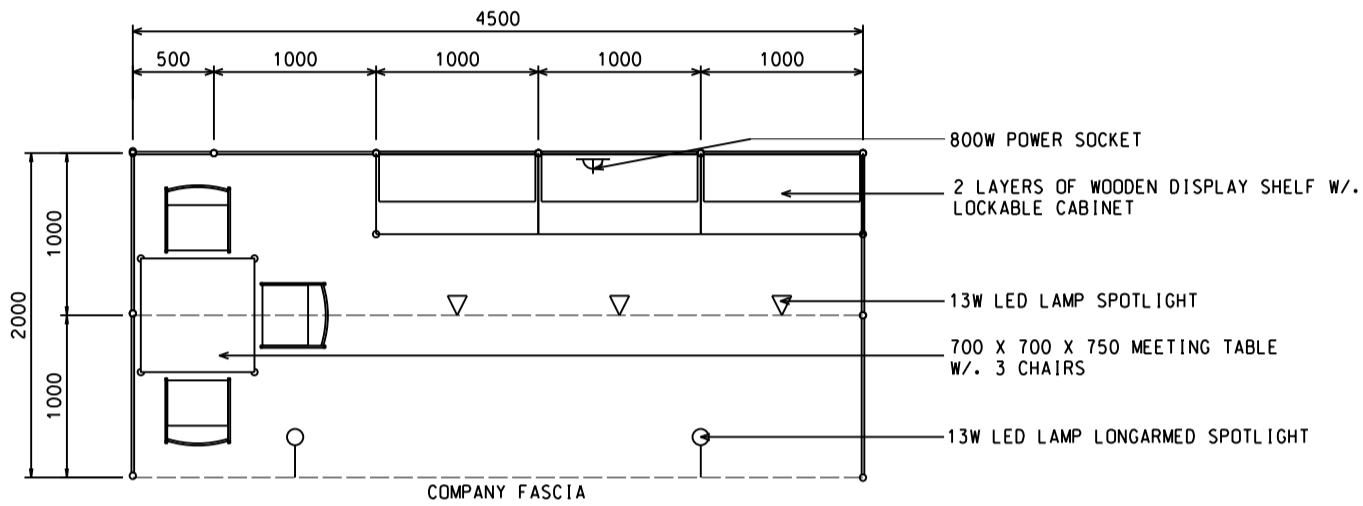

4.5M x 2M Standard Booth

四點五米乘二米標準攤位

BOOTH SPECIFICATIONS		QTY.
	1000W x 500D x 750H LOCKABLE CABINET	3
	3000W x 300D WOODEN DISPLAY SHELF	2
	13W LED LAMP SPOTLIGHT (YELLOW LIGHT)	3
	13W LED LAMP LONGARMED SPOTLIGHT (YELLOW LIGHT)	2
	800W SOCKET	1
	700W x 700D x 750H MEETING TABLE	1
	BLACK LEATHER CHAIR	3
---	CEILING BEAM	4.5M
	RUBBISH BIN & CARPET (9sqm.)	