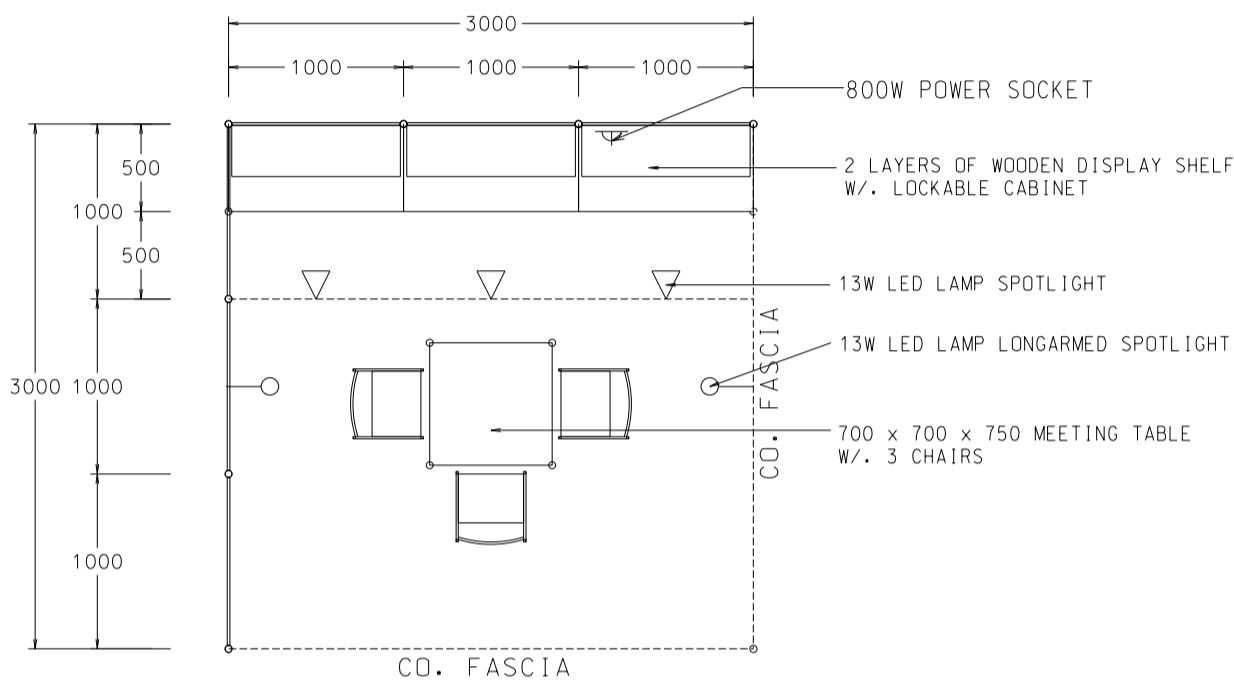

3M x 3M Right Corner Booth

三米乘三米右邊角位攤位

BOOTH SPECIFICATIONS		QTY.
	1000W x 500D x 750H LOCKABLE CABINET	3
	3000W x 300D WOODEN DISPLAY SHELF	2
	13W LED LAMP SPOTLIGHT (YELLOW LIGHT)	3
	13W LED LAMP LONGARMED SPOTLIGHT (YELLOW LIGHT)	2
	800W SOCKET	1
	700W x 700D x 750H MEETING TABLE	1
	BLACK LEATHER CHAIR	3
	CEILING BEAM	3M
	RUBBISH BIN & CARPET (9sqm.)	