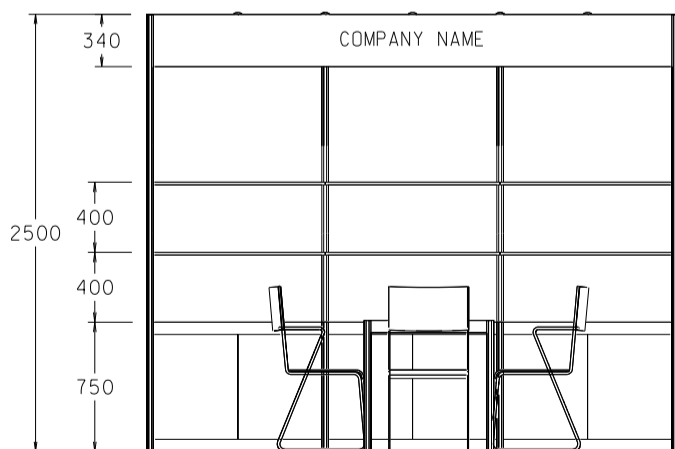

3M x 3M Right Corner Booth

三米乘三米右邊角位攤位

BOOTH SPECIFICATIONS		QTY.
	1000W x 500D x 750H LOCKABLE CABINET	3
	3000W x 300D WOODEN DISPLAY SHELF	2
	13W LED LAMP SPOTLIGHT (YELLOW LIGHT)	3
	13W LED LAMP LONGARMED SPOTLIGHT (YELLOW LIGHT)	2
	800W SOCKET	1
	700W x 700D x 750H MEETING TABLE	1
	BLACK LEATHER CHAIR	3
	CEILING BEAM	3M
	RUBBISH BIN & CARPET (9sqm.)	