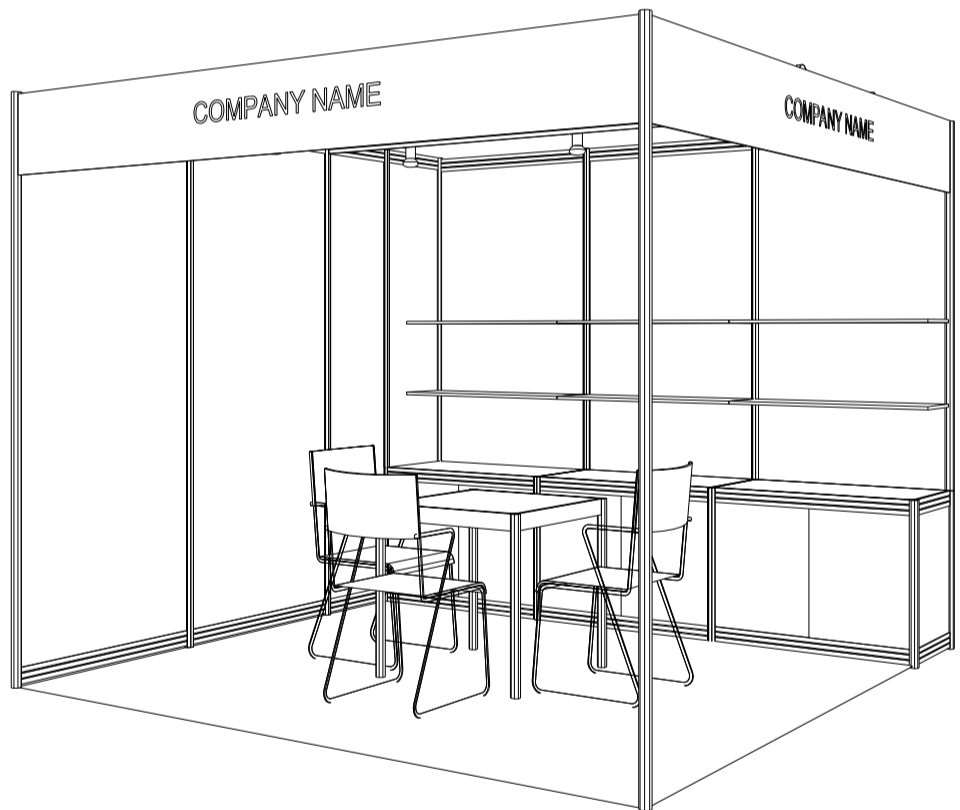

3M x 3M Right Corner Booth

三米乘三米右邊角位攤位

BOOTH SPECIFICATIONS		QTY.
	1000W x 500D x 750H LOCKABLE CABINET	3
	3000W x 300D WOODEN DISPLAY SHELF	2
	13W LED LAMP SPOTLIGHT (YELLOW LIGHT)	3
	13W LED LAMP LONGARMED SPOTLIGHT (YELLOW LIGHT)	2
	800W SOCKET	1
	700W x 700D x 750H MEETING TABLE	1
	BLACK LEATHER CHAIR	3
	CEILING BEAM	3M
	RUBBISH BIN & CARPET (9sqm.)	