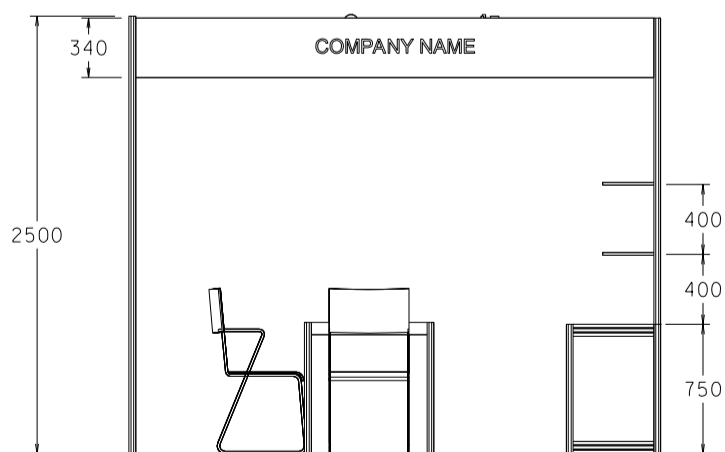

3M x 3M 2sides Open Booth

三米乘三米兩邊通道攤位

PLAN

PERSPECTIVE

ELEVATION

| BOOTH SPECIFICATIONS | | QTY. |
|----------------------|---|------|
| | 1000W x 500D x 750H LOCKABLE CABINET | 3 |
| | 3000W x 300D WOODEN DISPLAY SHELF | 2 |
| | 13W LED LAMP SPOTLIGHT (YELLOW LIGHT) | 3 |
| | 13W LED LAMP LONGARMED SPOTLIGHT (YELLOW LIGHT) | 2 |
| | 800W SOCKET | 1 |
| | 700W x 700D x 750H MEETING TABLE | 1 |
| | BLACK LEATHER CHAIR | 3 |
| | CEILING BEAM | 3M |
| | RUBBISH BIN & CARPET (9sqm.) | |