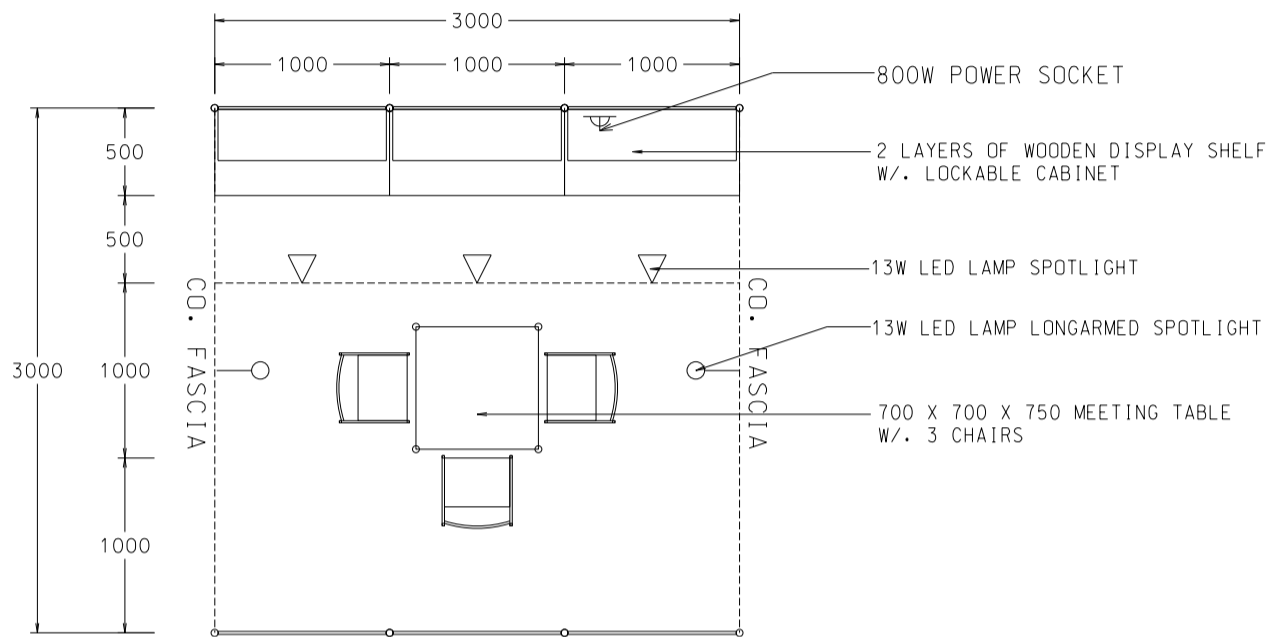

3M x 3M 2sides Open Booth

三米乘三米兩邊通道攤位

PLAN

PERSPECTIVE

ELEVATION

| BOOTH SPECIFICATIONS | | QTY. |
|----------------------|---|------|
| | 1000W x 500D x 750H LOCKABLE CABINET | 3 |
| | 3000W x 300D WOODEN DISPLAY SHELF | 2 |
| | 13W LED LAMP SPOTLIGHT (YELLOW LIGHT) | 3 |
| | 13W LED LAMP LONGARMED SPOTLIGHT (YELLOW LIGHT) | 2 |
| | 800W SOCKET | 1 |
| | 700W x 700D x 750H MEETING TABLE | 1 |
| | BLACK LEATHER CHAIR | 3 |
| | CEILING BEAM | 3M |
| | RUBBISH BIN & CARPET (9sqm.) | |