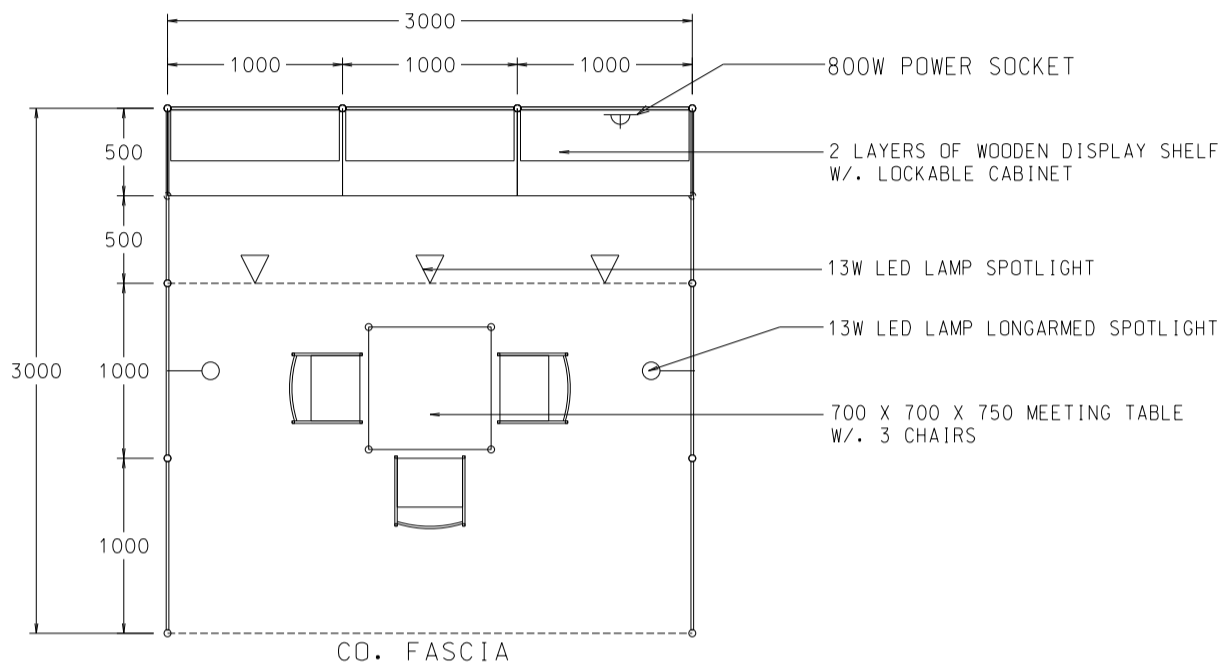

3M x 3M Standard Booth

三米乘三米標準攤位

BOOTH SPECIFICATIONS		QTY.
	1000W x 500D x 750H LOCKABLE CABINET	3
	3000W x 300D WOODEN DISPLAY SHELF	2
	13W LED LAMP SPOTLIGHT (YELLOW LIGHT)	3
	13W LED LAMP LONGARMED SPOTLIGHT (YELLOW LIGHT)	2
	800W SOCKET	1
	700W x 700D x 750H MEETING TABLE	1
	BLACK LEATHER CHAIR	3
	CEILING BEAM	3M
	RUBBISH BIN & CARPET (9sqm.)	