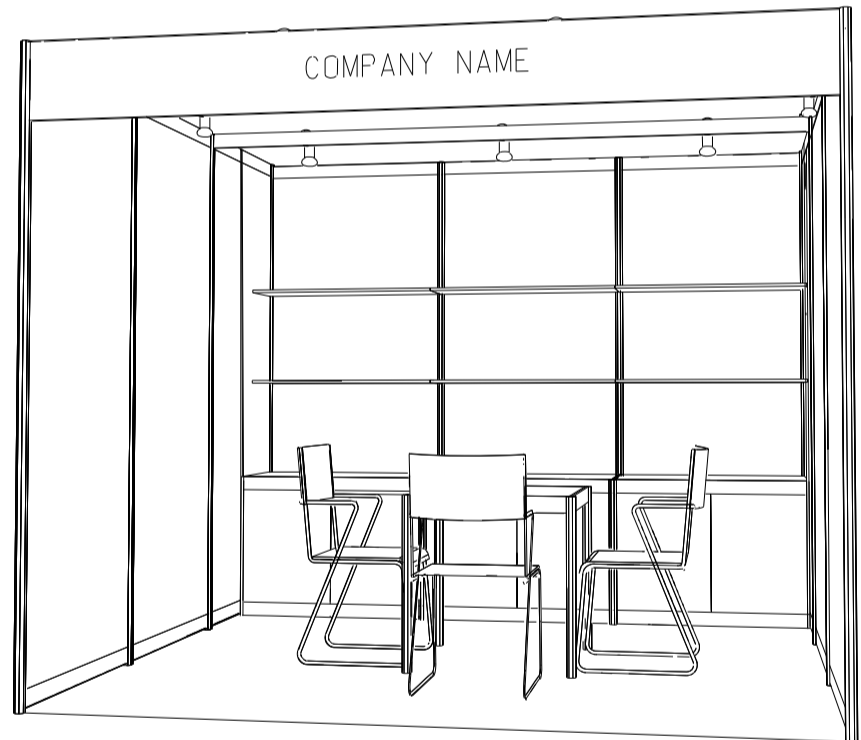

3M x 3M Standard Booth

三米乘三米標準攤位

BOOTH SPECIFICATIONS		QTY.
	1000W x 500D x 750H LOCKABLE CABINET	3
	3000W x 300D WOODEN DISPLAY SHELF	2
	13W LED LAMP SPOTLIGHT (YELLOW LIGHT)	3
	13W LED LAMP LONGARMED SPOTLIGHT (YELLOW LIGHT)	2
	800W SOCKET	1
	700W x 700D x 750H MEETING TABLE	1
	BLACK LEATHER CHAIR	3
	CEILING BEAM	3M
	RUBBISH BIN & CARPET (9sqm.)	