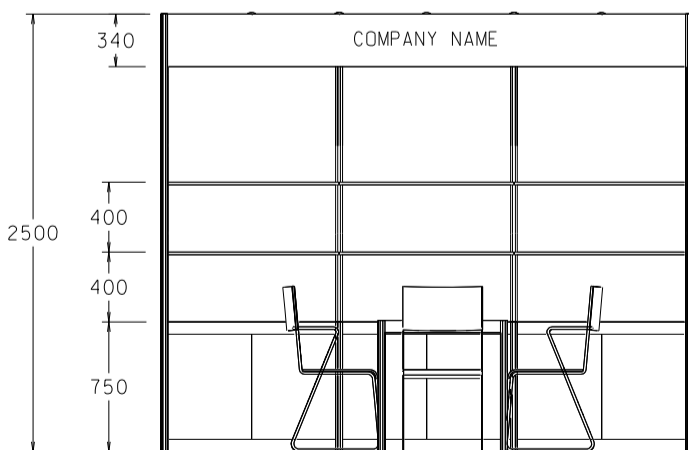

3M x 3M Standard Booth

三米乘三米標準攤位

BOOTH SPECIFICATIONS		QTY.
	1000W x 500D x 750H LOCKABLE CABINET	3
	3000W x 300D WOODEN DISPLAY SHELF	2
	13W LED LAMP SPOTLIGHT (YELLOW LIGHT)	3
	13W LED LAMP LONGARMED SPOTLIGHT (YELLOW LIGHT)	2
	800W SOCKET	1
	700W x 700D x 750H MEETING TABLE	1
	BLACK LEATHER CHAIR	3
	CEILING BEAM	3M
	RUBBISH BIN & CARPET (9sqm.)	