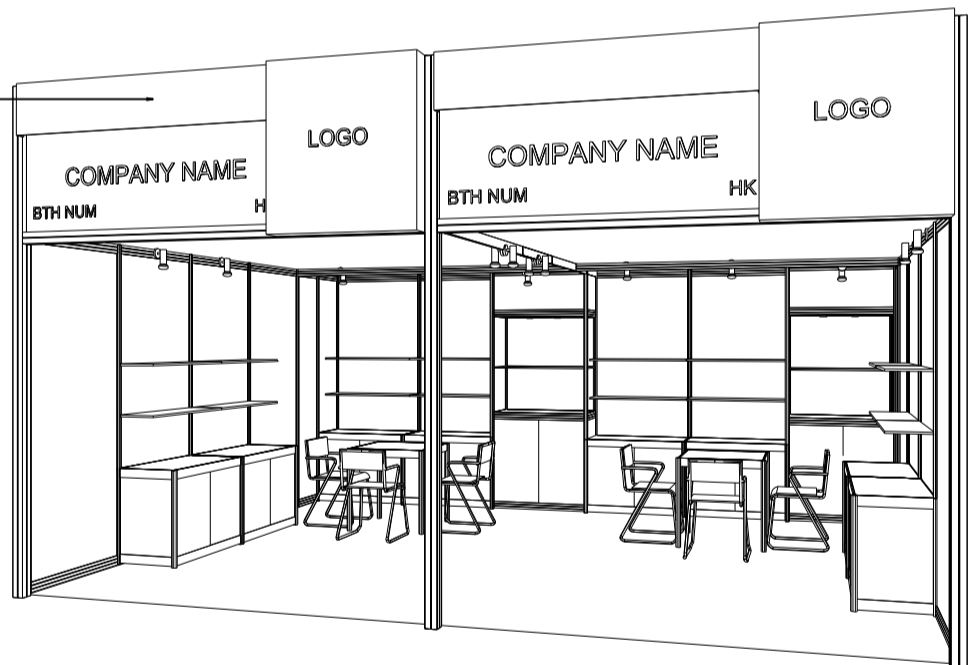

OPTION D (NO SHOWCASE - GREY)

6M x 5M Hall of Fame Booth

六米乘五米品牌薈萃廊特級攤位

STICKER RESPECT M3172 / PANTONE 431C (GREY COLOR)

1000mmW X 1080mmH X 140mmD LIGHTBOX
STICKER RESPECT M3172 / PANTONE 431C (GREY COLOR)

CO. NAME LETTERS IN WHITE

FASCIA BACKGROUND IN LIGHT GREY COLOUR, OR074, PANTONE: COOL GREY 7

BOOTH SPECIFICATIONS		QTY.
	LOCKABLE CABINET 1000W x 500D x 750H mm	8
	WOODEN DISPLAY SHELF FLAT (2000W X 300D mm)	8
	TALL SHOWCASE W/. 1 LAYER OF GLASS SHELF AND 2 X 7W LED DOWNLIGHT (NO GLASS DOOR), CABINET UNDERNEATH	2
	800W SOCKET	6
	SPOTLIGHT 13 WATT LED LAMP (YELLOW LIGHT)	14
	700W x 700D x 750H mm MEETING TABLE	2
	BLACK LEATHER CHAIR	6
	CEILING BEAM	10.5M
	RUBBISH BIN & CARPET (30sqm.)	