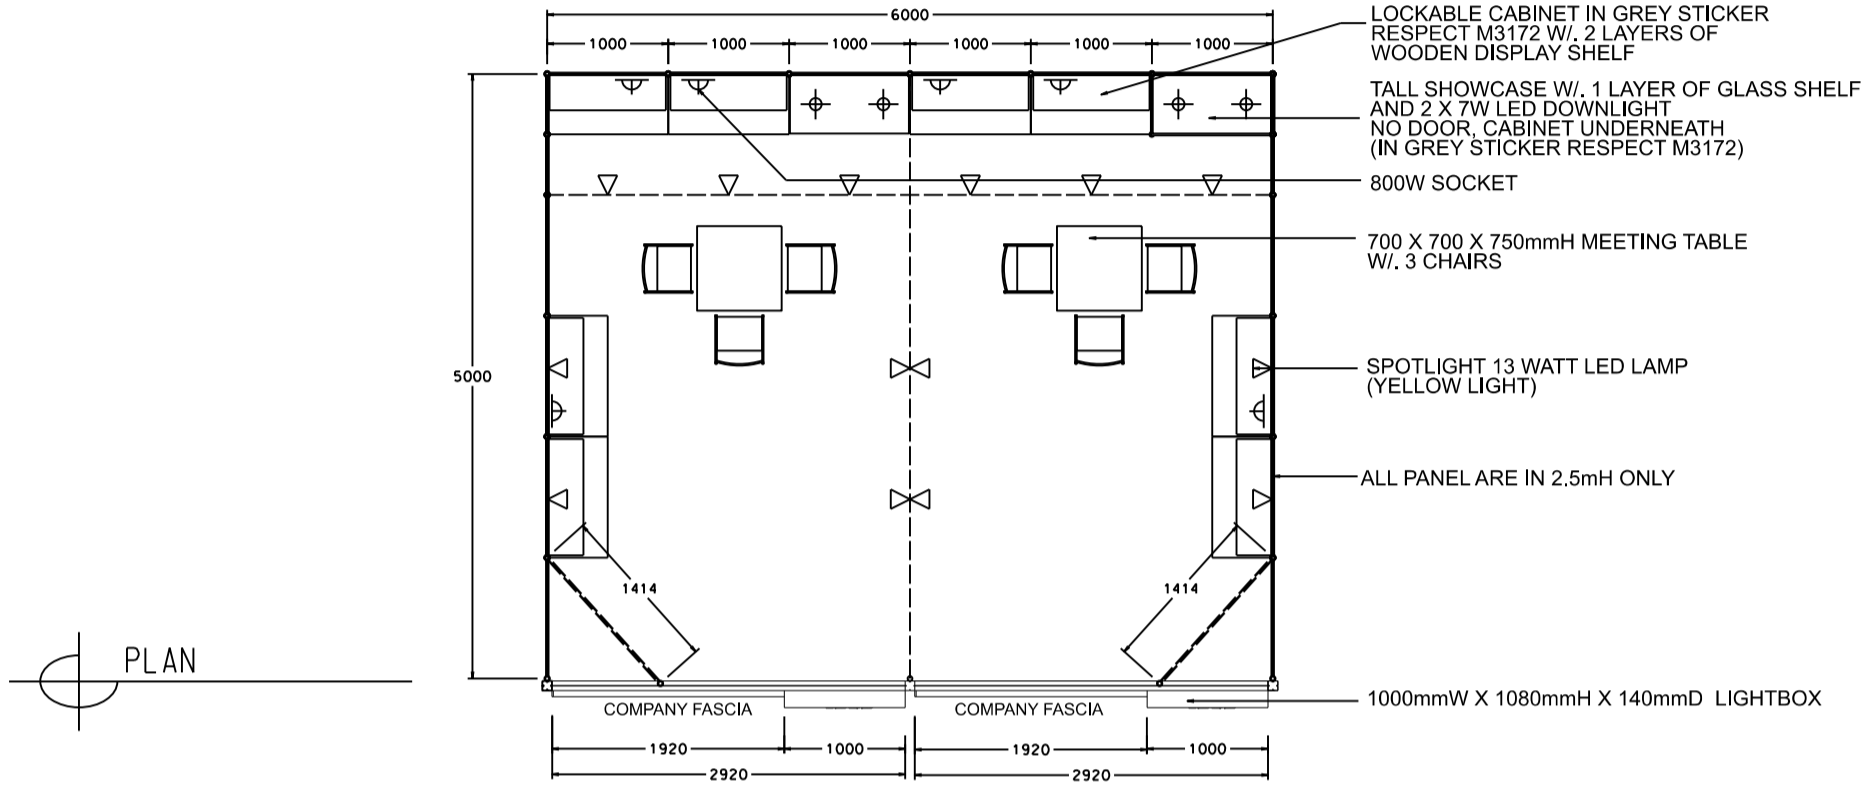

OPTION D (NO SHOWCASE - GREY)

6M x 5M Hall of Fame Booth

六米乘五米品牌薈萃廊特級攤位

STICKER RESPECT M3172 / PANTONE 431C (GREY COLOR)

1000mmW X 1080mmH X 140mmD LIGHTBOX
STICKER RESPECT M3172 / PANTONE 431C (GREY COLOR)

CO. NAME LETTERS IN WHITE

FASCIA BACKGROUND IN LIGHT GREY COLOUR, OR074, PANTONE: COOL GREY 7

BOOTH SPECIFICATIONS		QTY.
	LOCKABLE CABINET 1000W x 500D x 750H mm	8
	WOODEN DISPLAY SHELF FLAT (2000W X 300D mm)	8
	TALL SHOWCASE W/. 1 LAYER OF GLASS SHELF AND 2 X 7W LED DOWNLIGHT (NO GLASS DOOR), CABINET UNDERNEATH	2
	800W SOCKET	6
	SPOTLIGHT 13 WATT LED LAMP (YELLOW LIGHT)	14
	700W x 700D x 750H mm MEETING TABLE	2
	BLACK LEATHER CHAIR	6
	CEILING BEAM	10.5M
	RUBBISH BIN & CARPET (30sqm.)	