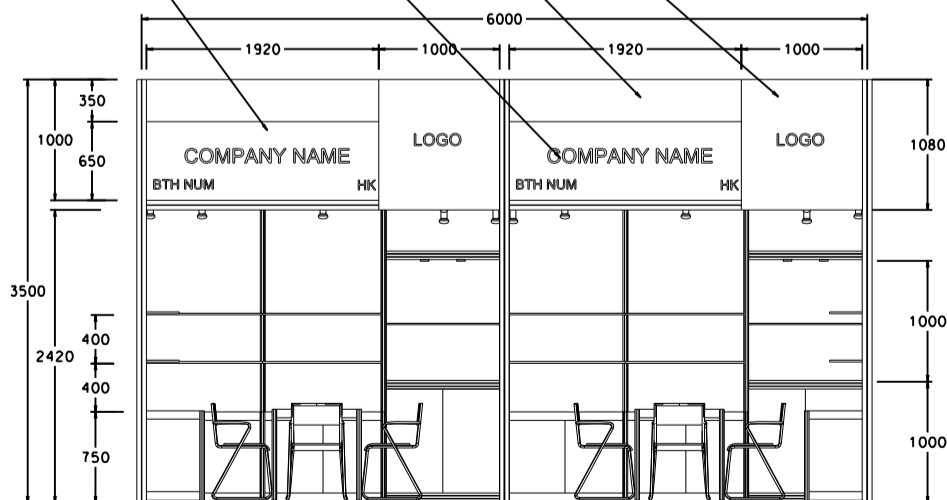

OPTION D (NO SHOWCASE - GREY)

6M x 5M Hall of Fame Booth

六米乘五米品牌薈萃廊特級攤位

STICKER RESPECT M3172 / PANTONE 431C (GREY COLOR)

1000mmW X 1080mmH X 140mmD LIGHTBOX
STICKER RESPECT M3172 / PANTONE 431C (GREY COLOR)

CO. NAME LETTERS IN WHITE

FASCIA BACKGROUND IN LIGHT GREY COLOUR, OR074, PANTONE: COOL GREY 7

BOOTH SPECIFICATIONS		QTY.
	LOCKABLE CABINET 1000W x 500D x 750H mm	8
	WOODEN DISPLAY SHELF FLAT (2000W X 300D mm)	8
	TALL SHOWCASE W/. 1 LAYER OF GLASS SHELF AND 2 X 7W LED DOWNLIGHT (NO GLASS DOOR), CABINET UNDERNEATH	2
	800W SOCKET	6
	SPOTLIGHT 13 WATT LED LAMP (YELLOW LIGHT)	14
	700W x 700D x 750H mm MEETING TABLE	2
	BLACK LEATHER CHAIR	6
	CEILING BEAM	10.5M
	RUBBISH BIN & CARPET (30sqm.)	