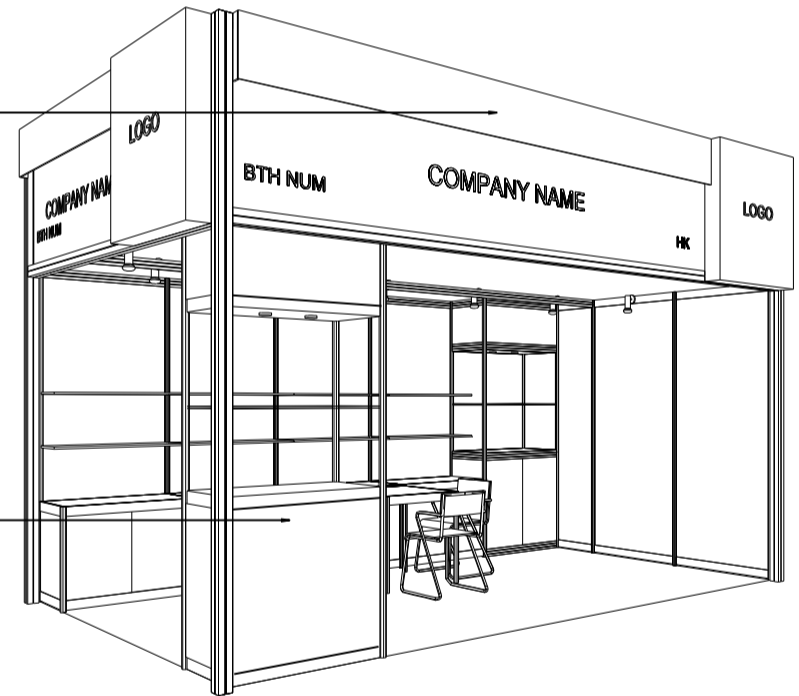

OPTION F (TALL SHOWCASE - GREY)

5M x 3M Hall of Fame Booth (Left Corner)

五米乘三米品牌薈萃廊特級攤位 (左邊角位)

PLAN

- LOCKABLE CABINET IN GREY STICKER RESPECT M3172/PANTONE 431C W/ 2 LAYERS OF WOODEN DISPLAY SHELF
- TALL SHOWCASE W/ 1 LAYER OF GLASS SHELF AND 2 X 7W LED DOWNLIGHT NO DOOR, CABINET UNDERNEATH (IN GREY STICKER RESPECT M3172)
- 800W SOCKET
- SPOTLIGHT 13 WATT LED LAMP (YELLOW LIGHT)
- 700 X 700 X 750mmH MEETING TABLE W/ 3 CHAIRS
- ALL PANEL ARE IN 2.5mH ONLY
- TALL SHOWCASE IN GREY STICKER RESPECT M3172 W/ 1 LAYER OF GLASS SHELF AND 2 X 7W LED DOWNLIGHT (NO DOOR) CABINET UNDERNEATH
- 1000mmW X 1080mmH X 140mmD LIGHTBOX

CONCEALED LIGHT TROUGH TO HIGHLIGHT COMPANY FASCIA (IN GREY STICKER RESPECT M3172/PANTONE 431C)

PERSPECTIVE

TALL SHOWCASE IN GREY STICKER RESPECT M3172 W/ 1 LAYER OF GLASS SHELF AND 2 X 7W LED DOWNLIGHT (NO DOOR) CABINET UNDERNEATH

STICKER RESPECT M3172 /PANTONE 431C (GREY COLOR)

FASCIA BACKGROUND IN LIGHT GREY COLOUR, OR074,PANTONE:COOLGREY 7

CO. NAME LETTERS IN WHITE

ELEVATION

BOOTH SPECIFICATIONS

		QTY.
	LOCKABLE CABINET 1000W x 500D x 750H mm	4
	WOODEN DISPLAY SHELF FLAT (3000W X 300D mm)	2
	WOODEN DISPLAY SHELF FLAT (1000W X 300D mm)	2
	TALL SHOWCASE W/ 1 LAYER OF GLASS SHELF AND 2 X 7W LED DOWNLIGHT (NO GLASS DOOR), CABINET UNDERNEATH	2
	800W SOCKET	3
	SPOTLIGHT 13 WATT LED LAMP (YELLOW LIGHT)	7
	700W x 700D x 750H mm MEETING TABLE	1
	BLACK LEATHER CHAIR	3
	CEILING BEAM	5M
	RUBBISH BIN & CARPET (15sqm.)	