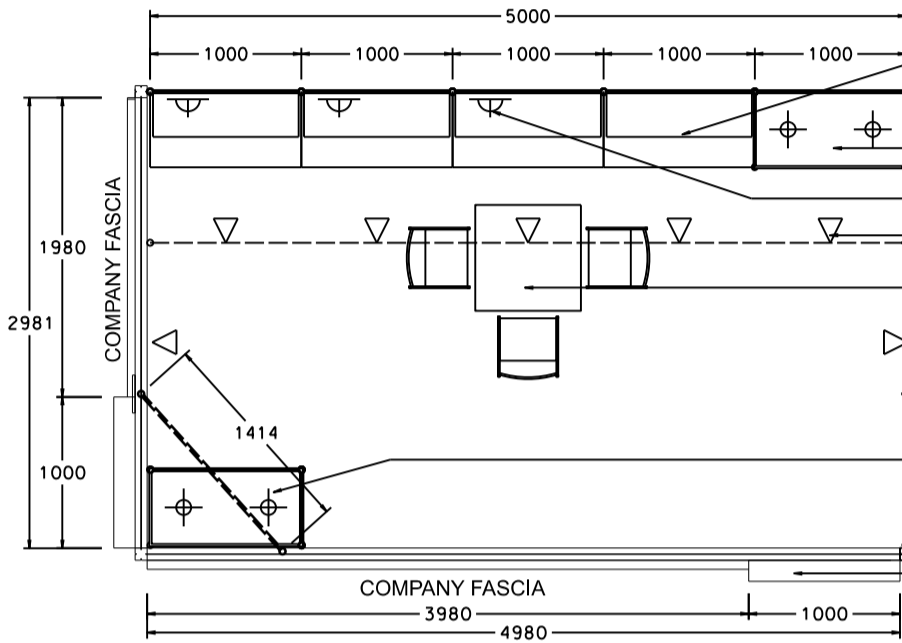

OPTION F (TALL SHOWCASE - GREY)

5M x 3M Hall of Fame Booth (Left Corner)

五米乘三米品牌薈萃廊特級攤位 (左邊角位)

PLAN

- LOCKABLE CABINET IN GREY STICKER RESPECT M3172/PANTONE 431C W/ 2 LAYERS OF WOODEN DISPLAY SHELF
- TALL SHOWCASE W/ 1 LAYER OF GLASS SHELF AND 2 X 7W LED DOWNLIGHT NO DOOR, CABINET UNDERNEATH (IN GREY STICKER RESPECT M3172)
- 800W SOCKET
- SPOTLIGHT 13 WATT LED LAMP (YELLOW LIGHT)
- 700 X 700 X 750mmH MEETING TABLE W/ 3 CHAIRS
- ALL PANEL ARE IN 2.5mH ONLY
- TALL SHOWCASE IN GREY STICKER RESPECT M3172 W/ 1 LAYER OF GLASS SHELF AND 2 X 7W LED DOWNLIGHT (NO DOOR) CABINET UNDERNEATH
- 1000mmW X 1080mmH X 140mmD LIGHTBOX

CONCEALED LIGHT TROUGH TO HIGHLIGHT COMPANY FASCIA (IN GREY STICKER RESPECT M3172/PANTONE 431C)

PERSPECTIVE

TALL SHOWCASE IN GREY STICKER RESPECT M3172 W/ 1 LAYER OF GLASS SHELF AND 2 X 7W LED DOWNLIGHT (NO DOOR) CABINET UNDERNEATH

STICKER RESPECT M3172 /PANTONE 431C (GREY COLOR)

FASCIA BACKGROUND IN LIGHT GREY COLOUR, OR074,PANTONE:COOLGREY 7

CO. NAME LETTERS IN WHITE

ELEVATION

BOOTH SPECIFICATIONS

		QTY.
	LOCKABLE CABINET 1000W x 500D x 750H mm	4
	WOODEN DISPLAY SHELF FLAT (3000W X 300D mm)	2
	WOODEN DISPLAY SHELF FLAT (1000W X 300D mm)	2
	TALL SHOWCASE W/ 1 LAYER OF GLASS SHELF AND 2 X 7W LED DOWNLIGHT (NO GLASS DOOR), CABINET UNDERNEATH	2
	800W SOCKET	3
	SPOTLIGHT 13 WATT LED LAMP (YELLOW LIGHT)	7
	700W x 700D x 750H mm MEETING TABLE	1
	BLACK LEATHER CHAIR	3
	CEILING BEAM	5M
	RUBBISH BIN & CARPET (15sqm.)	