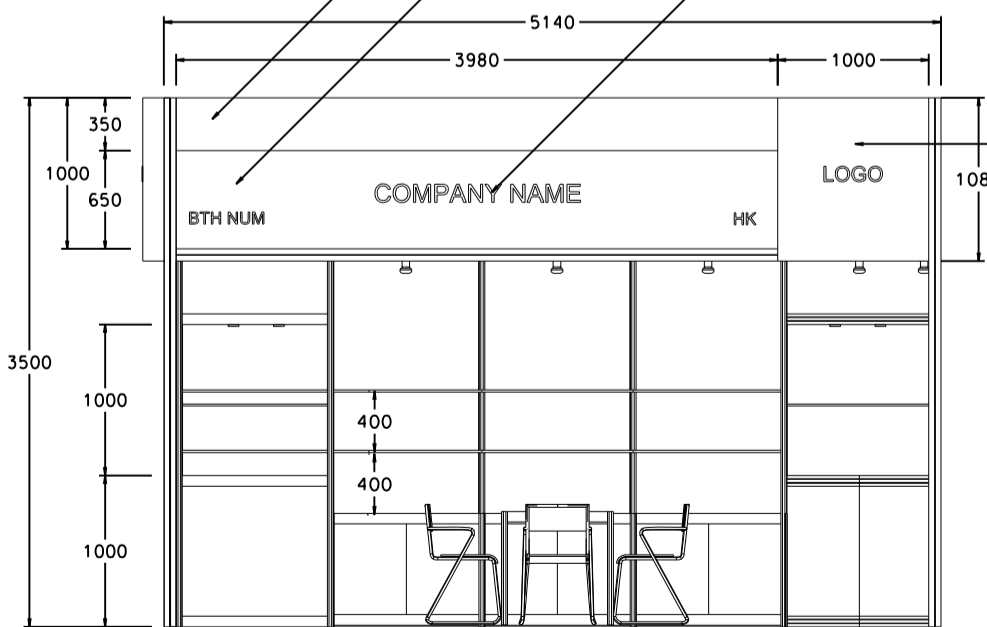

OPTION F (TALL SHOWCASE - GREY)

5M x 3M Hall of Fame Booth (Left Corner)

五米乘三米品牌薈萃廊特級攤位 (左邊角位)

PLAN

- LOCKABLE CABINET IN GREY STICKER RESPECT M3172/PANTONE 431C W/ 2 LAYERS OF WOODEN DISPLAY SHELF
- TALL SHOWCASE W/ 1 LAYER OF GLASS SHELF AND 2 X 7W LED DOWNLIGHT NO DOOR, CABINET UNDERNEATH (IN GREY STICKER RESPECT M3172)
- 800W SOCKET
- SPOTLIGHT 13 WATT LED LAMP (YELLOW LIGHT)
- 700 X 700 X 750mmH MEETING TABLE W/ 3 CHAIRS
- ALL PANEL ARE IN 2.5mH ONLY
- TALL SHOWCASE IN GREY STICKER RESPECT M3172 W/ 1 LAYER OF GLASS SHELF AND 2 X 7W LED DOWNLIGHT (NO DOOR) CABINET UNDERNEATH
- 1000mmW X 1080mmH X 140mmD LIGHTBOX

CONCEALED LIGHT TROUGH TO HIGHLIGHT COMPANY FASCIA (IN GREY STICKER RESPECT M3172/PANTONE 431C)

PERSPECTIVE

TALL SHOWCASE IN GREY STICKER RESPECT M3172 W/ 1 LAYER OF GLASS SHELF AND 2 X 7W LED DOWNLIGHT (NO DOOR) CABINET UNDERNEATH

STICKER RESPECT M3172 /PANTONE 431C (GREY COLOR)

FASCIA BACKGROUND IN LIGHT GREY COLOUR, OR074,PANTONE:COOLGREY 7

CO. NAME LETTERS IN WHITE

ELEVATION

BOOTH SPECIFICATIONS

		QTY.
	LOCKABLE CABINET 1000W x 500D x 750H mm	4
	WOODEN DISPLAY SHELF FLAT (3000W X 300D mm)	2
	WOODEN DISPLAY SHELF FLAT (1000W X 300D mm)	2
	TALL SHOWCASE W/ 1 LAYER OF GLASS SHELF AND 2 X 7W LED DOWNLIGHT (NO GLASS DOOR), CABINET UNDERNEATH	2
	800W SOCKET	3
	SPOTLIGHT 13 WATT LED LAMP (YELLOW LIGHT)	7
	700W x 700D x 750H mm MEETING TABLE	1
	BLACK LEATHER CHAIR	3
	CEILING BEAM	5M
	RUBBISH BIN & CARPET (15sqm.)	