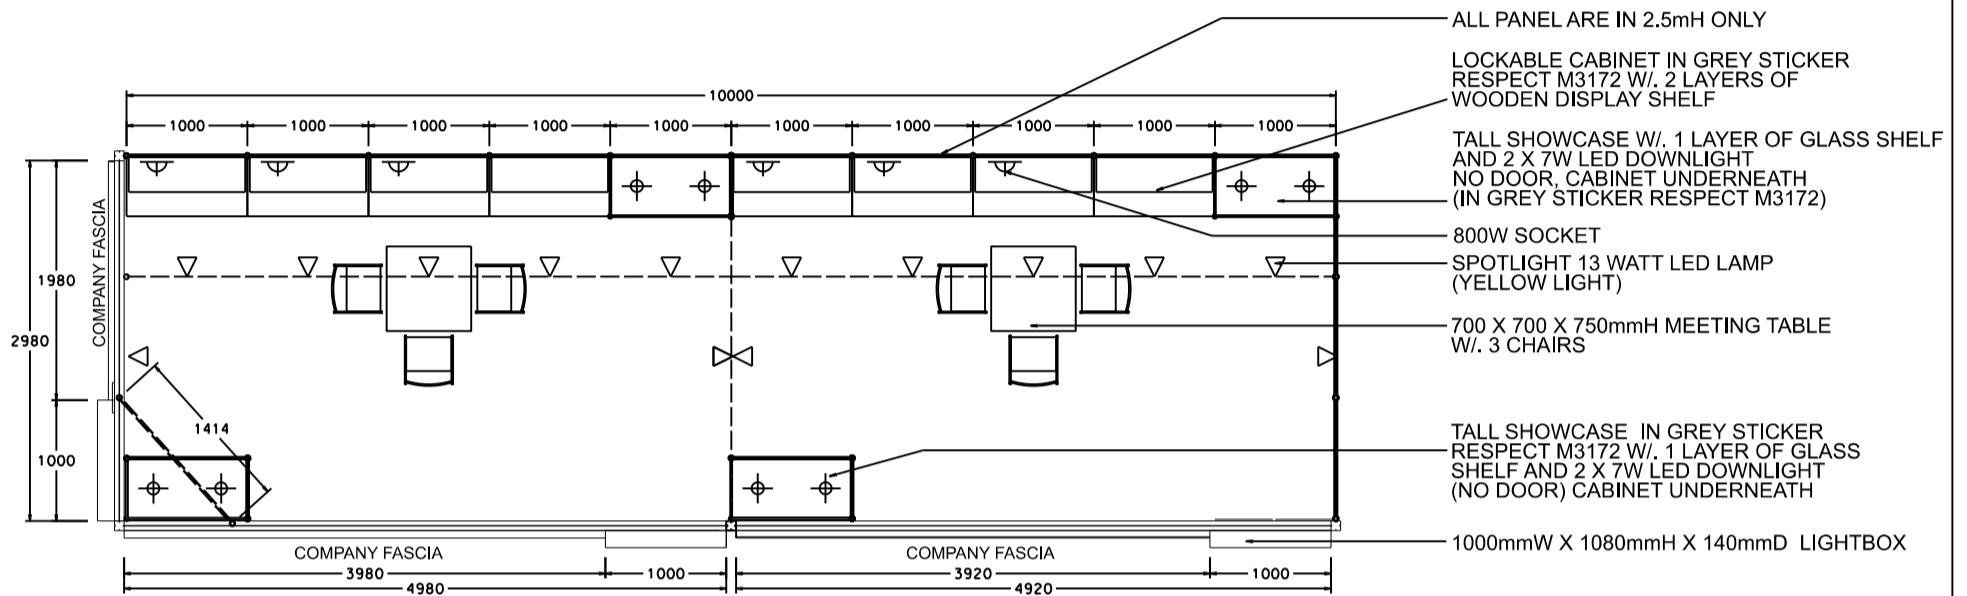

OPTION F (TALL SHOWCASE - GREY)

10M x 3M Hall of Fame Booth (Left Corner)

十米乘三米品牌薈萃廊特級攤位 (左邊角位)

CONCEALED LIGHT TROUGH TO HIGHLIGHT COMPANY FASCIA (IN GREY STICKER RESPECT M3172/ PANTONE 431C)

TALL SHOWCASE IN GREY STICKER RESPECT M3172 W/ 1 LAYER OF GLASS SHELF AND 2 X 7W LED DOWNLIGHT (NO DOOR) CABINET UNDERNEATH

BOOTH SPECIFICATIONS		QTY.
	LOCKABLE CABINET 1000W x 500D x 750H mm	8
	WOODEN DISPLAY SHELF FLAT (3000W X 300D mm)	4
	WOODEN DISPLAY SHELF FLAT (1000W X 300D mm)	4
	TALL SHOWCASE W/ 1 LAYER OF GLASS SHELF AND 2 X 7W LED DOWNLIGHT (NO GLASS DOOR), CABINET UNDERNEATH	4
	800W SOCKET	6
	SPOTLIGHT 13 WATT LED LAMP (YELLOW LIGHT)	14
	700W x 700D x 750H mm MEETING TABLE	2
	BLACK LEATHER CHAIR	6
	CEILING BEAM	12M
RUBBISH BIN & CARPET (30sqm.)		