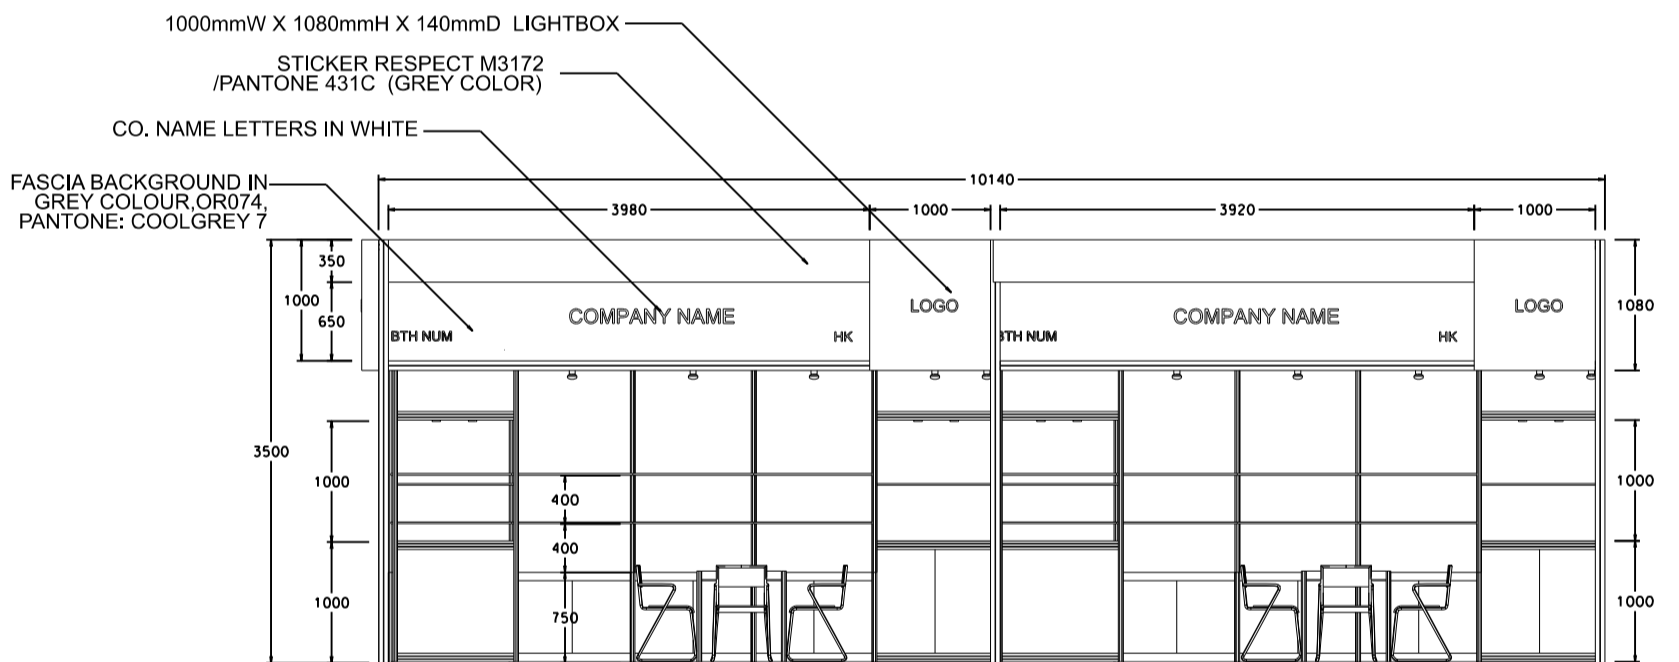

OPTION F (TALL SHOWCASE - GREY)

10M x 3M Hall of Fame Booth (Left Corner)

十米乘三米品牌薈萃廊特級攤位 (左邊角位)

CONCEALED LIGHT TROUGH TO HIGHLIGHT COMPANY FASCIA (IN GREY STICKER RESPECT M3172/ PANTONE 431C)

TALL SHOWCASE IN GREY STICKER RESPECT M3172 W/ 1 LAYER OF GLASS SHELF AND 2 X 7W LED DOWNLIGHT (NO DOOR) CABINET UNDERNEATH

BOOTH SPECIFICATIONS		QTY.
	LOCKABLE CABINET 1000W x 500D x 750H mm	8
	WOODEN DISPLAY SHELF FLAT (3000W X 300D mm)	4
	WOODEN DISPLAY SHELF FLAT (1000W X 300D mm)	4
	TALL SHOWCASE W/ 1 LAYER OF GLASS SHELF AND 2 X 7W LED DOWNLIGHT (NO GLASS DOOR), CABINET UNDERNEATH	4
	800W SOCKET	6
	SPOTLIGHT 13 WATT LED LAMP (YELLOW LIGHT)	14
	700W x 700D x 750H mm MEETING TABLE	2
	BLACK LEATHER CHAIR	6
	CEILING BEAM	12M
RUBBISH BIN & CARPET (30sqm.)		