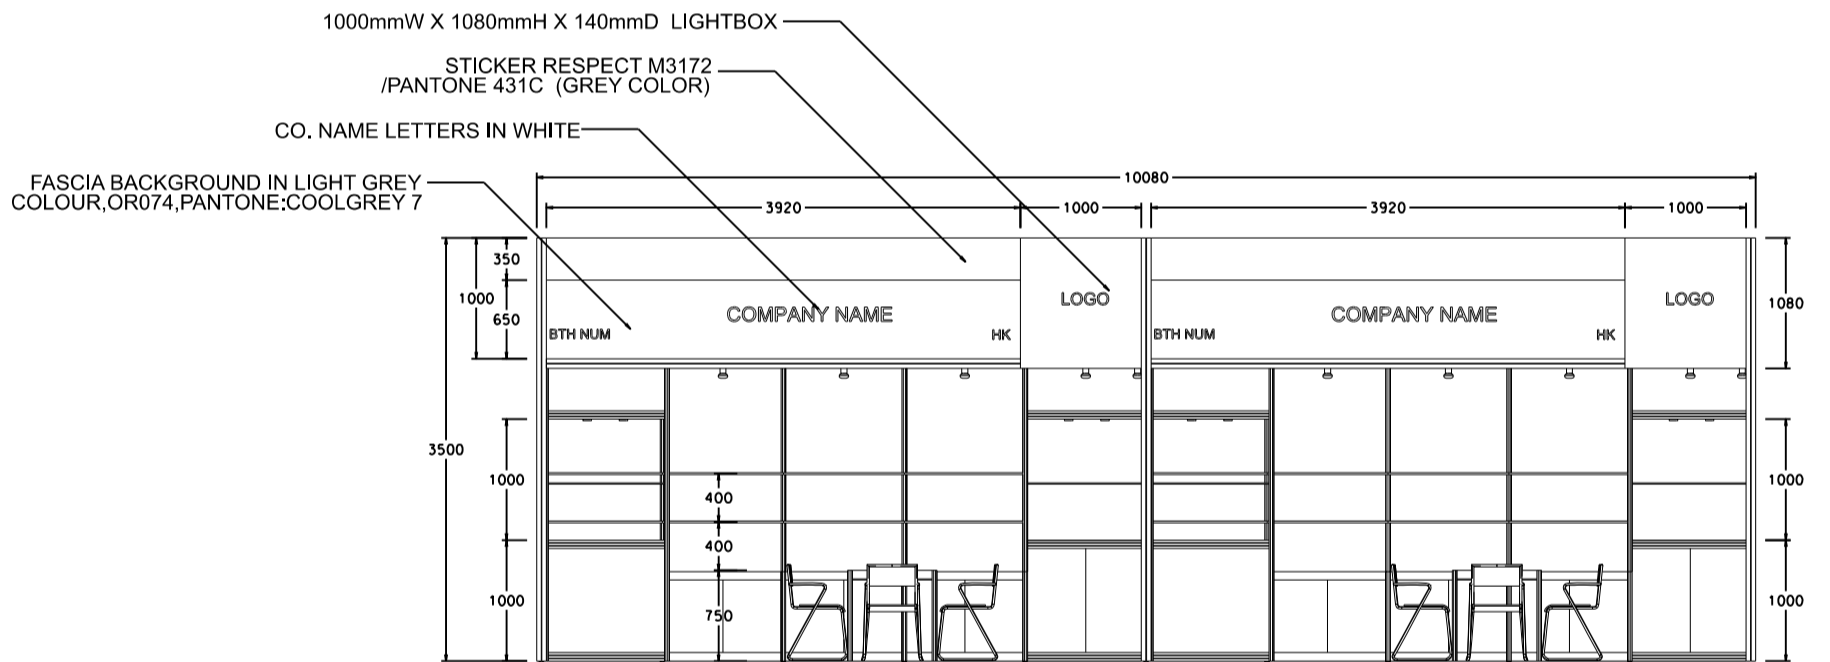

OPTION F (TALL SHOWCASE - GREY)

10M x 3M Hall of Fame Booth

十米乘三米品牌薈萃廊特級攤位

BOOTH SPECIFICATIONS		QTY.
	LOCKABLE CABINET 1000W x 500D x 750H mm	8
	WOODEN DISPLAY SHELF FLAT (3000W X 300D mm)	4
	WOODEN DISPLAY SHELF FLAT (1000W X 300D mm)	4
	TALL SHOWCASE W/ 1 LAYER OF GLASS SHELF AND 2 X 7W LED DOWNLIGHT (NO GLASS DOOR), CABINET UNDERNEATH	4
	800W SOCKET	6
	SPOTLIGHT 13 WATT LED LAMP (YELLOW LIGHT)	14
	700W x 700D x 750H mm MEETING TABLE	2
	BLACK LEATHER CHAIR	6
	CEILING BEAM	12M
	RUBBISH BIN & CARPET (30sqm.)	