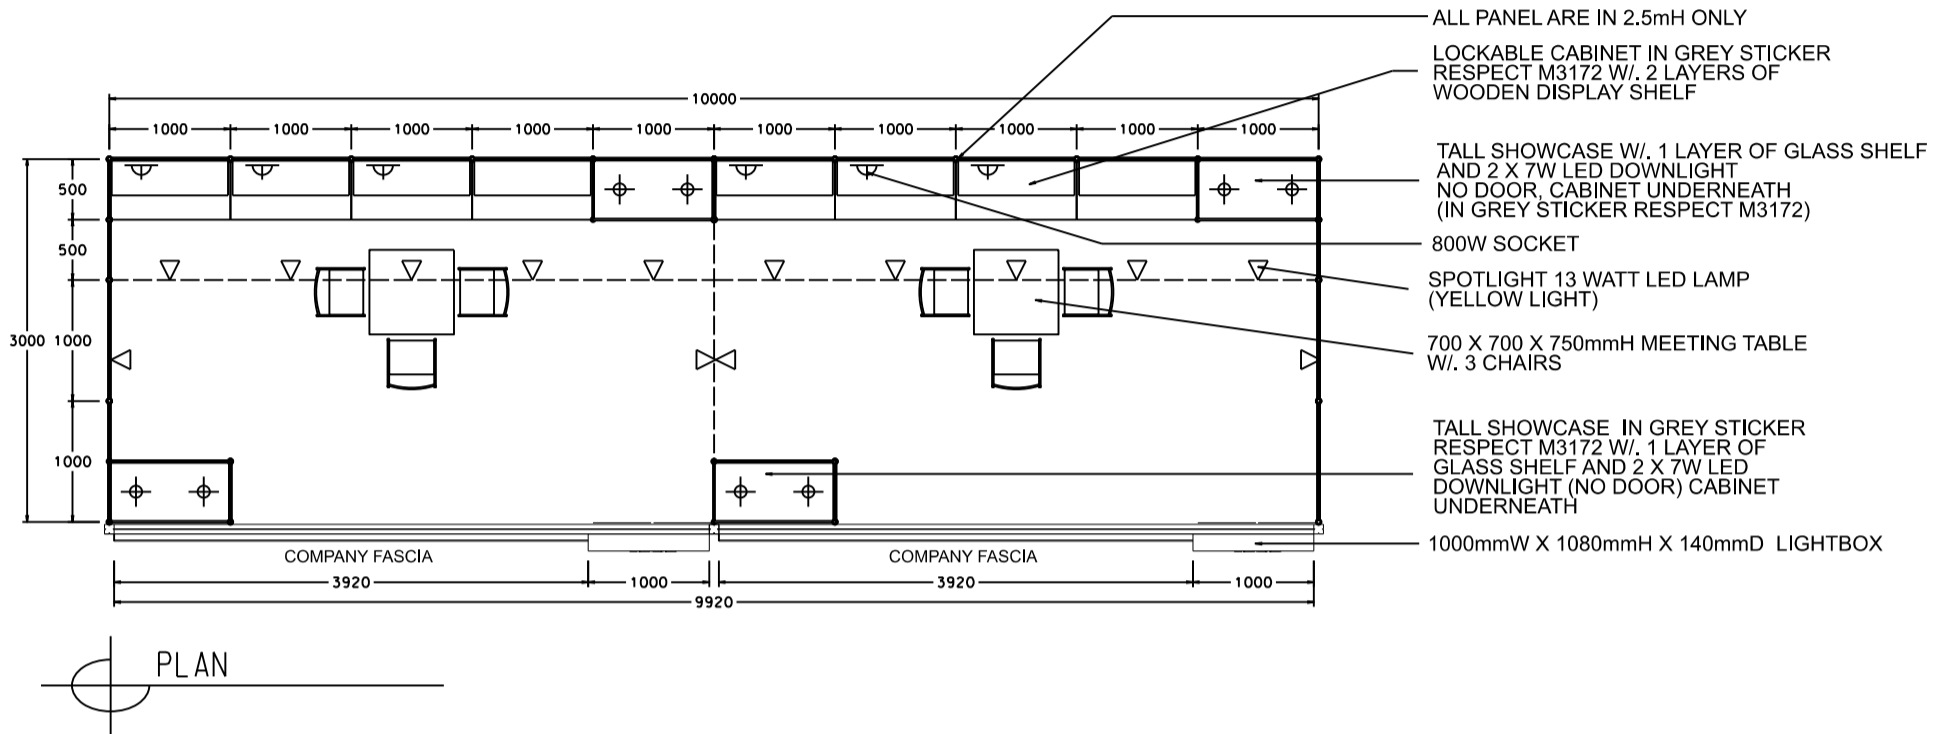

OPTION F (TALL SHOWCASE - GREY)

10M x 3M Hall of Fame Booth

十米乘三米品牌薈萃廊特級攤位

BOOTH SPECIFICATIONS		QTY.
	LOCKABLE CABINET 1000W x 500D x 750H mm	8
	WOODEN DISPLAY SHELF FLAT (3000W X 300D mm)	4
	WOODEN DISPLAY SHELF FLAT (1000W X 300D mm)	4
	TALL SHOWCASE W/ 1 LAYER OF GLASS SHELF AND 2 X 7W LED DOWNLIGHT (NO GLASS DOOR), CABINET UNDERNEATH	4
	800W SOCKET	6
	SPOTLIGHT 13 WATT LED LAMP (YELLOW LIGHT)	14
	700W x 700D x 750H mm MEETING TABLE	2
	BLACK LEATHER CHAIR	6
	CEILING BEAM	12M
	RUBBISH BIN & CARPET (30sqm.)	