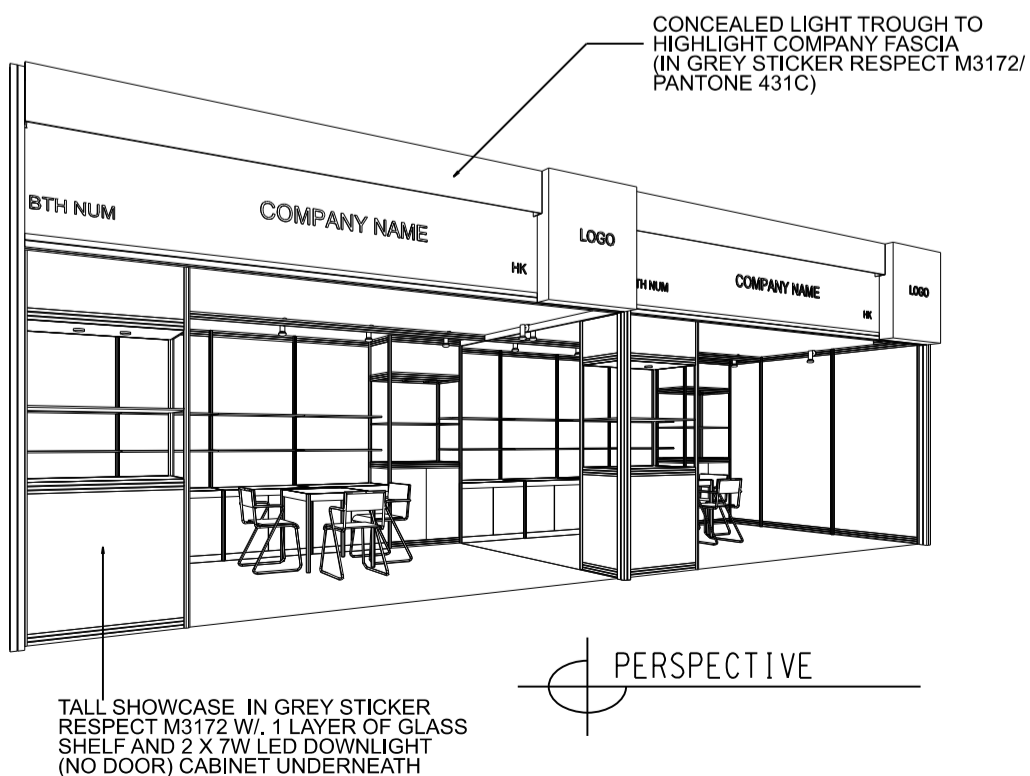

OPTION F (TALL SHOWCASE - GREY)

10M x 3M Hall of Fame Booth

十米乘三米品牌薈萃廊特級攤位

BOOTH SPECIFICATIONS		QTY.
	LOCKABLE CABINET 1000W x 500D x 750H mm	8
	WOODEN DISPLAY SHELF FLAT (3000W X 300D mm)	4
	WOODEN DISPLAY SHELF FLAT (1000W X 300D mm)	4
	TALL SHOWCASE W/ 1 LAYER OF GLASS SHELF AND 2 X 7W LED DOWNLIGHT (NO GLASS DOOR), CABINET UNDERNEATH	4
	800W SOCKET	6
	SPOTLIGHT 13 WATT LED LAMP (YELLOW LIGHT)	14
	700W x 700D x 750H mm MEETING TABLE	2
	BLACK LEATHER CHAIR	6
	CEILING BEAM	12M
	RUBBISH BIN & CARPET (30sqm.)	