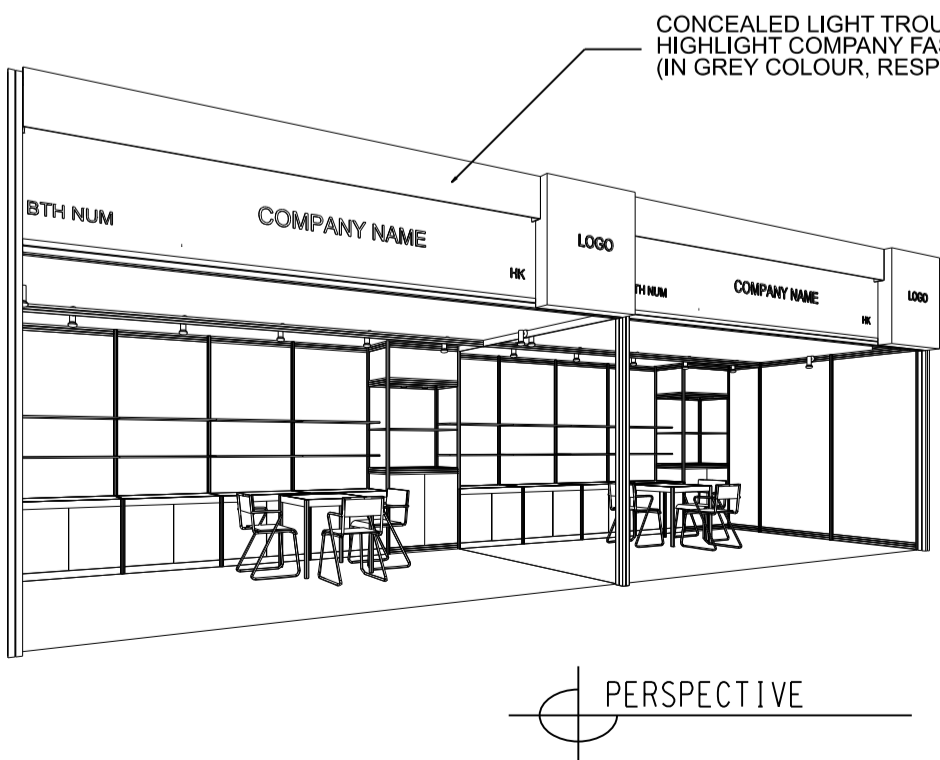

OPTION D (NO SHOWCASE -GREY)

10M x 3M Hall of Fame Booth

十米乘三米品牌薈萃廊特級攤位

BOOTH SPECIFICATIONS		QTY.
	LOCKABLE CABINET 1000W x 500D x 750H mm	8
	WOODEN DISPLAY SHELF FLAT (3000W X 300D mm)	4
	WOODEN DISPLAY SHELF FLAT (1000W X 300D mm)	4
	TALL SHOWCASE W/ 1 LAYER OF GLASS SHELF AND 2 X 7W LED DOWNLIGHT (NO GLASS DOOR), CABINET UNDERNEATH	2
	800W SOCKET	6
	SPOTLIGHT 13 WATT LED LAMP (YELLOW LIGHT)	14
	700W x 700D x 750H mm MEETING TABLE	2
	BLACK LEATHER CHAIR	6
	CEILING BEAM	12.5M
	RUBBISH BIN & CARPET (30sqm.)	

*The Hong Kong Trade Development Council reserves the right to change the configuration if necessary.

*如有需要，香港貿易發展局有權更改攤位結構。