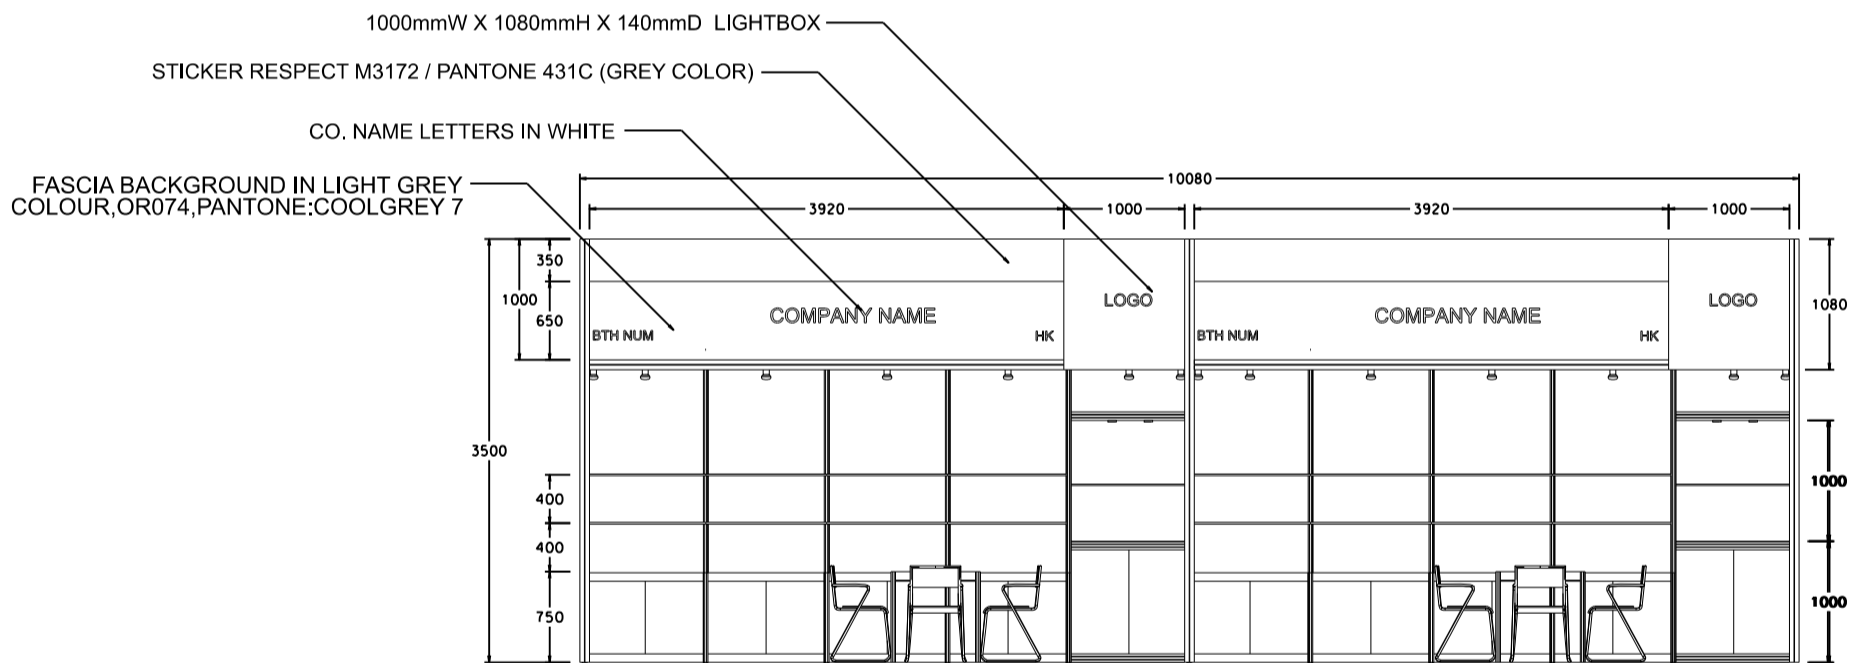

OPTION D (NO SHOWCASE -GREY)

10M x 3M Hall of Fame Booth

十米乘三米品牌薈萃廊特級攤位

BOOTH SPECIFICATIONS		QTY.
	LOCKABLE CABINET 1000W x 500D x 750H mm	8
	WOODEN DISPLAY SHELF FLAT (3000W X 300D mm)	4
	WOODEN DISPLAY SHELF FLAT (1000W X 300D mm)	4
	TALL SHOWCASE W/ 1 LAYER OF GLASS SHELF AND 2 X 7W LED DOWNLIGHT (NO GLASS DOOR), CABINET UNDERNEATH	2
	800W SOCKET	6
	SPOTLIGHT 13 WATT LED LAMP (YELLOW LIGHT)	14
	700W x 700D x 750H mm MEETING TABLE	2
	BLACK LEATHER CHAIR	6
	CEILING BEAM	12.5M
	RUBBISH BIN & CARPET (30sqm.)	