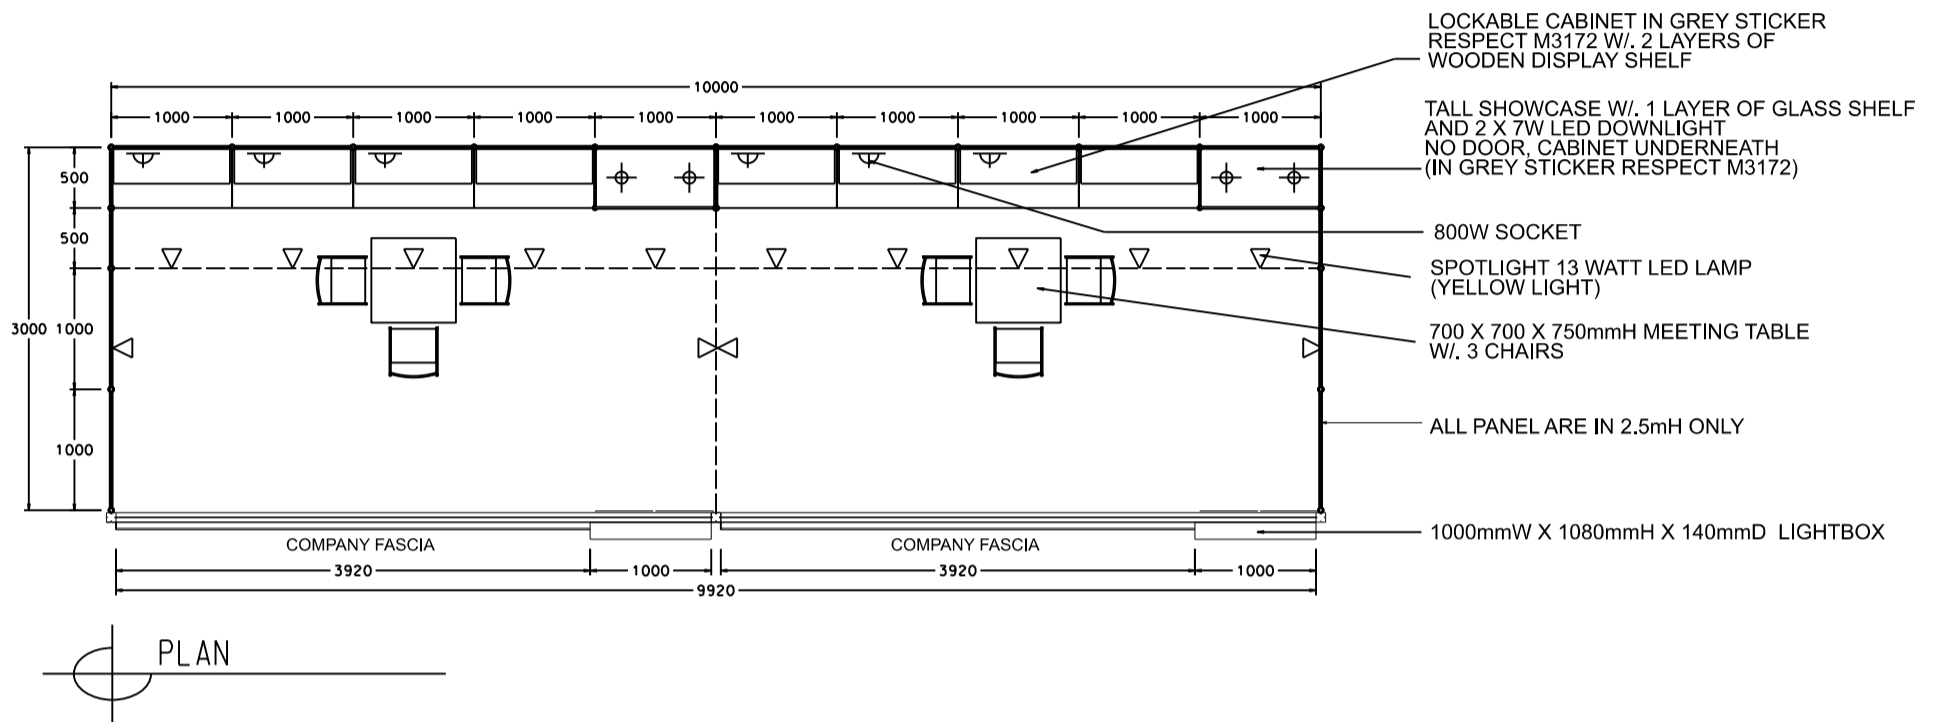

OPTION D (NO SHOWCASE -GREY)

10M x 3M Hall of Fame Booth

十米乘三米品牌薈萃廊特級攤位

BOOTH SPECIFICATIONS		QTY.
	LOCKABLE CABINET 1000W x 500D x 750H mm	8
	WOODEN DISPLAY SHELF FLAT (3000W X 300D mm)	4
	WOODEN DISPLAY SHELF FLAT (1000W X 300D mm)	4
	TALL SHOWCASE W/ 1 LAYER OF GLASS SHELF AND 2 X 7W LED DOWNLIGHT (NO GLASS DOOR), CABINET UNDERNEATH	2
	800W SOCKET	6
	SPOTLIGHT 13 WATT LED LAMP (YELLOW LIGHT)	14
	700W x 700D x 750H mm MEETING TABLE	2
	BLACK LEATHER CHAIR	6
	CEILING BEAM	12.5M
	RUBBISH BIN & CARPET (30sqm.)	