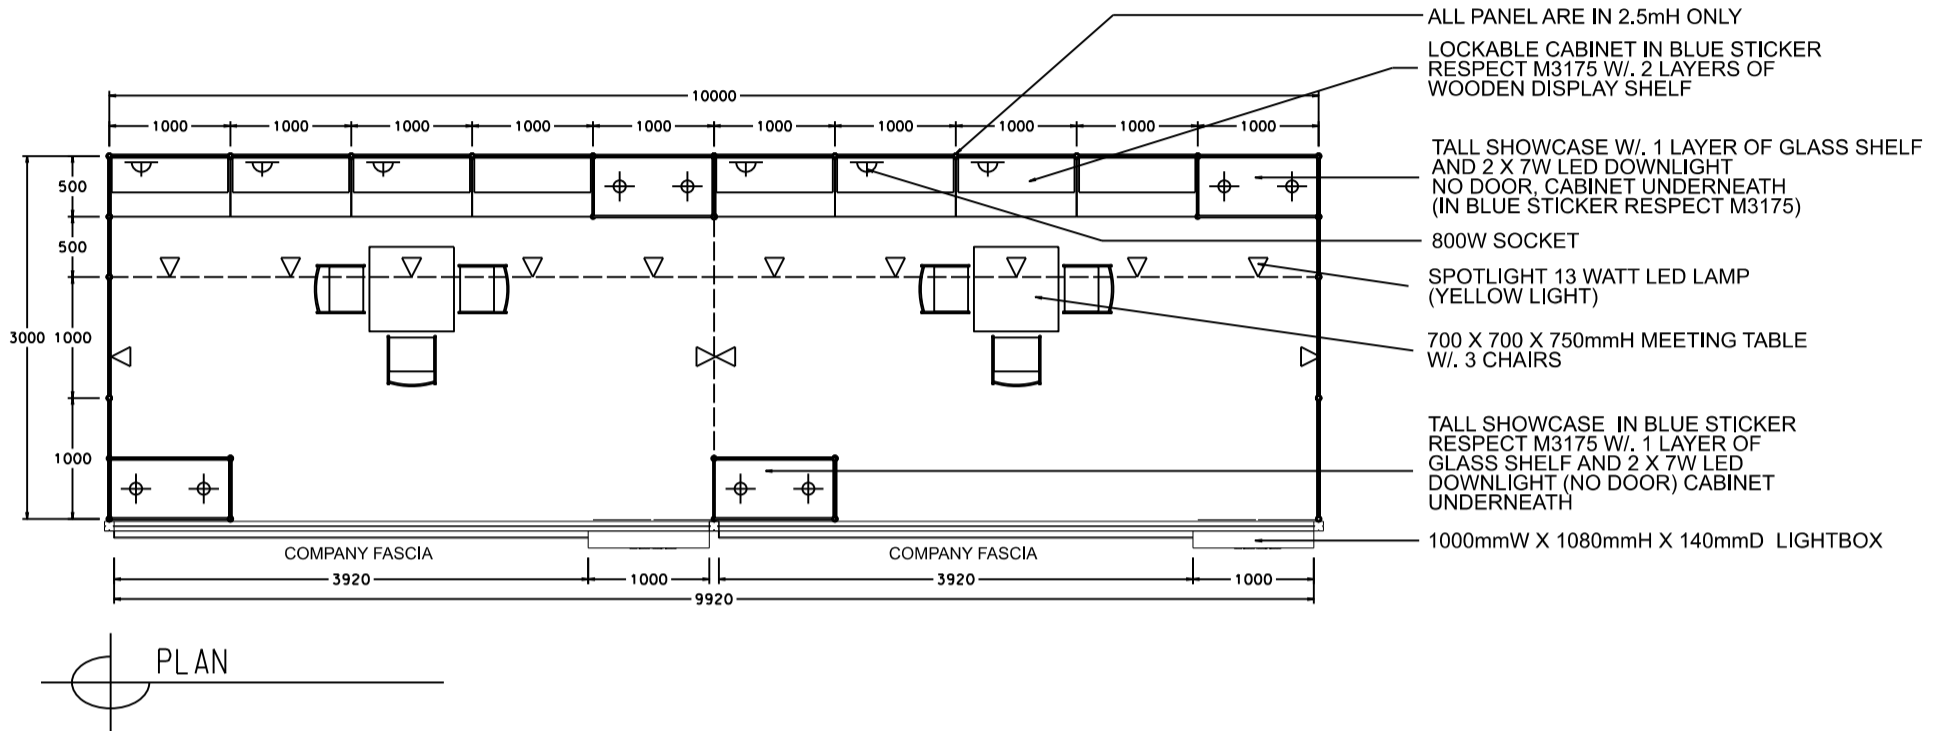

OPTION C (TALL SHOWCASE - BLUE)

10M x 3M Hall of Fame Booth

十米乘三米品牌薈萃廊特級攤位

BOOTH SPECIFICATIONS		QTY.
	LOCKABLE CABINET 1000W x 500D x 750H mm	8
	WOODEN DISPLAY SHELF FLAT (3000W X 300D mm)	4
	WOODEN DISPLAY SHELF FLAT (1000W X 300D mm)	4
	TALL SHOWCASE W/. 1 LAYER OF GLASS SHELF AND 2 X 7W LED DOWNLIGHT (NO GLASS DOOR), CABINET UNDERNEATH	4
	800W SOCKET	6
	SPOTLIGHT 13 WATT LED LAMP (YELLOW LIGHT)	14
	700W x 700D x 750H mm MEETING TABLE	2
	BLACK LEATHER CHAIR	6
	CEILING BEAM	12M
	RUBBISH BIN & CARPET (30sqm.)	