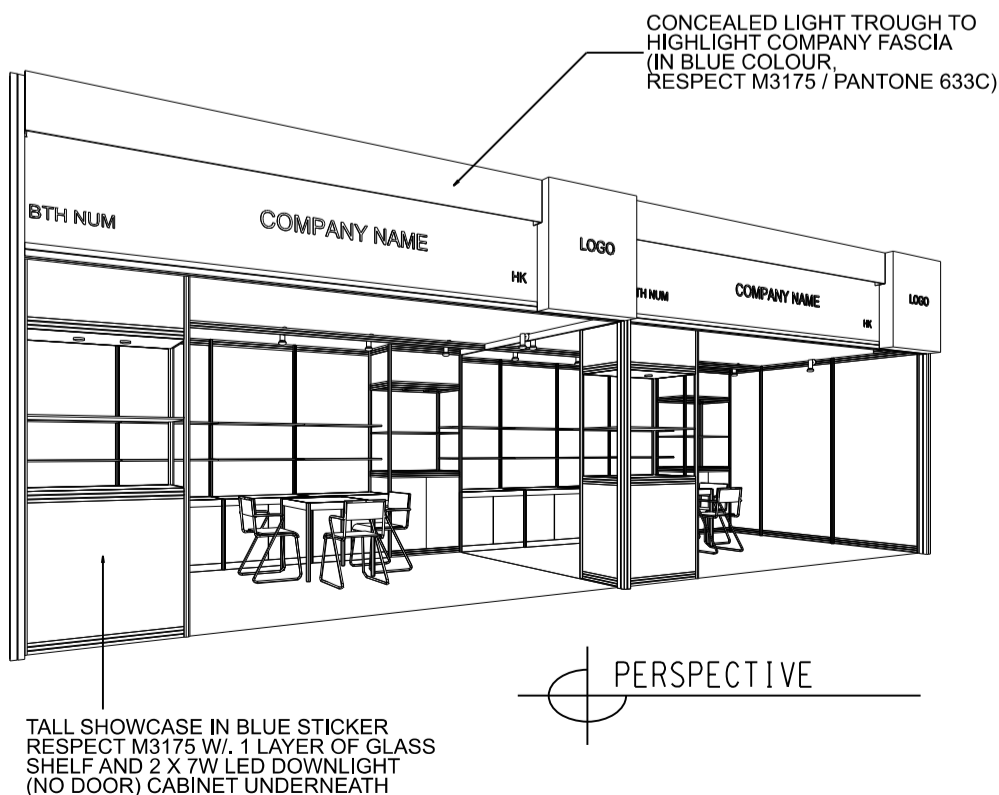

OPTION C (TALL SHOWCASE - BLUE)

10M x 3M Hall of Fame Booth

十米乘三米品牌薈萃廊特級攤位

BOOTH SPECIFICATIONS		QTY.
	LOCKABLE CABINET 1000W x 500D x 750H mm	8
	WOODEN DISPLAY SHELF FLAT (3000W X 300D mm)	4
	WOODEN DISPLAY SHELF FLAT (1000W X 300D mm)	4
	TALL SHOWCASE W/. 1 LAYER OF GLASS SHELF AND 2 X 7W LED DOWNLIGHT (NO GLASS DOOR), CABINET UNDERNEATH	4
	800W SOCKET	6
	SPOTLIGHT 13 WATT LED LAMP (YELLOW LIGHT)	14
	700W x 700D x 750H mm MEETING TABLE	2
	BLACK LEATHER CHAIR	6
	CEILING BEAM	12M
	RUBBISH BIN & CARPET (30sqm.)	

*The Hong Kong Trade Development Council reserves the right to change the configuration if necessary.

*如有需要，香港貿易發展局有權更改攤位結構。