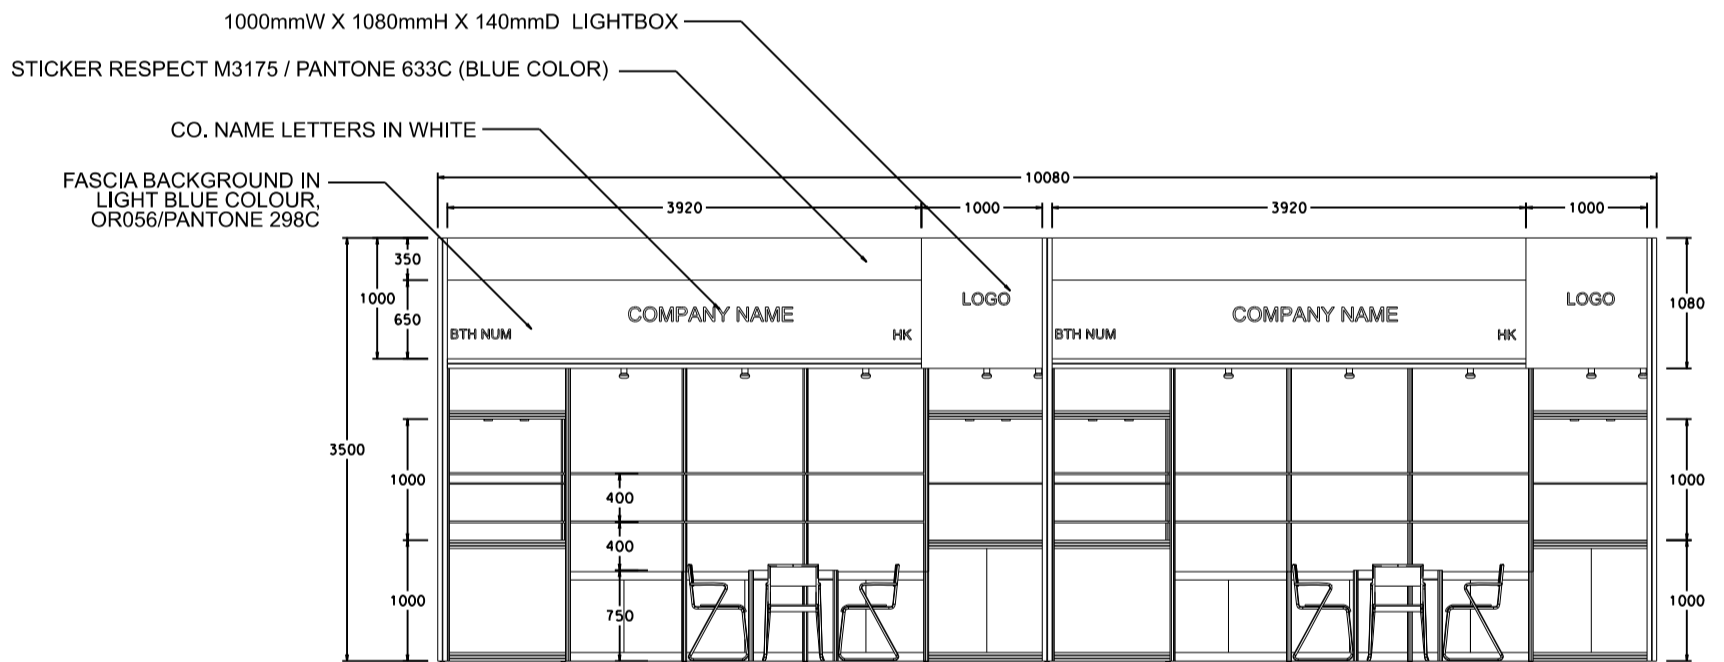

OPTION C (TALL SHOWCASE - BLUE)

10M x 3M Hall of Fame Booth

十米乘三米品牌薈萃廊特級攤位

BOOTH SPECIFICATIONS		QTY.
	LOCKABLE CABINET 1000W x 500D x 750H mm	8
	WOODEN DISPLAY SHELF FLAT (3000W X 300D mm)	4
	WOODEN DISPLAY SHELF FLAT (1000W X 300D mm)	4
	TALL SHOWCASE W/. 1 LAYER OF GLASS SHELF AND 2 X 7W LED DOWNLIGHT (NO GLASS DOOR), CABINET UNDERNEATH	4
	800W SOCKET	6
	SPOTLIGHT 13 WATT LED LAMP (YELLOW LIGHT)	14
	700W x 700D x 750H mm MEETING TABLE	2
	BLACK LEATHER CHAIR	6
	CEILING BEAM	12M
	RUBBISH BIN & CARPET (30sqm.)	