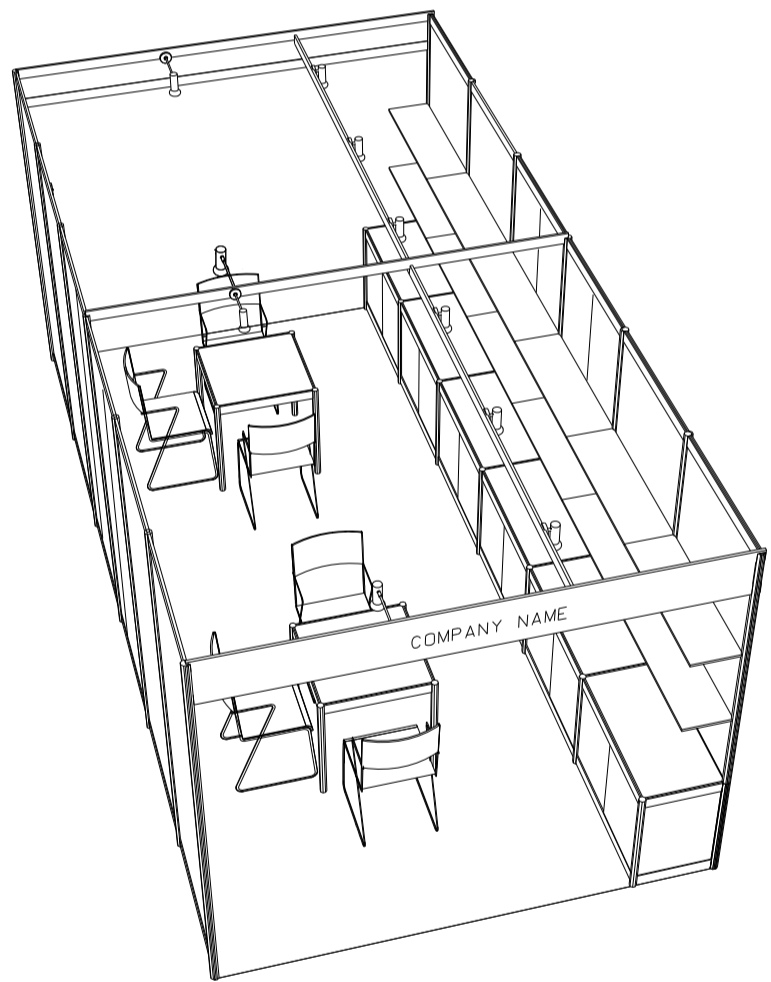

6M x 3M 2 Sides Open Booth

六米乘三米兩邊通道攤位

BOOTH SPECIFICATIONS		QTY.
	1000W x 500D x 750H LOCKABLE CABINET	6
	3000W x 300D WOODEN DISPLAY SHELF	4
	13W LED LAMP SPOTLIGHT (YELLOW LIGHT)	6
	13W LED LAMP LONGARMED SPOTLIGHT (YELLOW LIGHT)	4
	800W SOCKET	2
	700W x 700D x 750H MEETING TABLE	2
	BLACK LEATHER CHAIR	6
	CEILING BEAM	9M
	RUBBISH BIN & CARPET (18sqm.)	