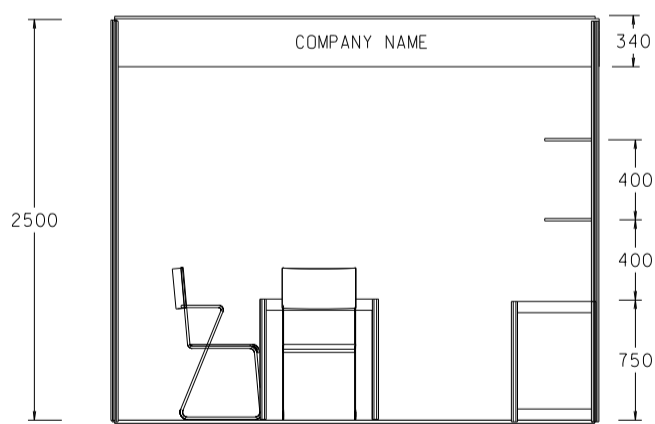

6M x 3M 2 Sides Open Booth

六米乘三米兩邊通道攤位

BOOTH SPECIFICATIONS		QTY.
	1000W x 500D x 750H LOCKABLE CABINET	6
	3000W x 300D WOODEN DISPLAY SHELF	4
	13W LED LAMP SPOTLIGHT (YELLOW LIGHT)	6
	13W LED LAMP LONGARMED SPOTLIGHT (YELLOW LIGHT)	4
	800W SOCKET	2
	700W x 700D x 750H MEETING TABLE	2
	BLACK LEATHER CHAIR	6
	CEILING BEAM	9M
	RUBBISH BIN & CARPET (18sqm.)	