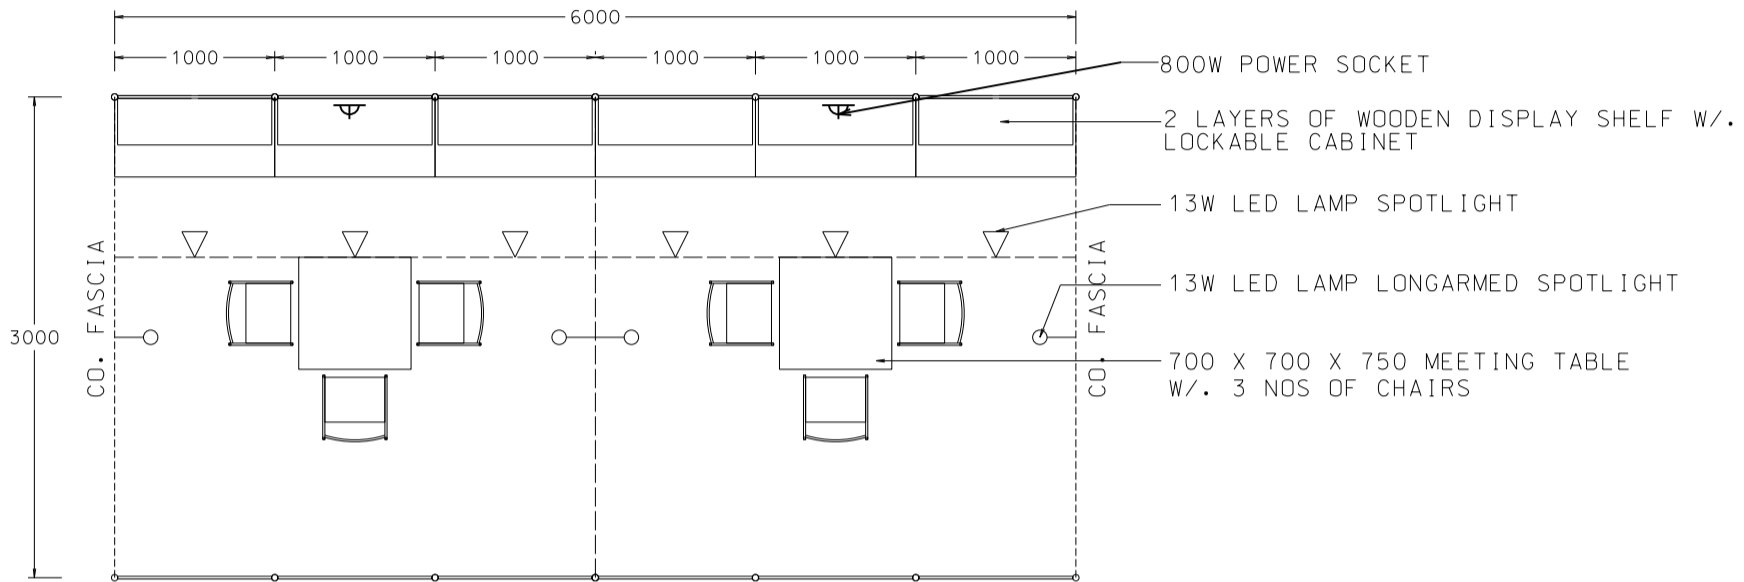

6M x 3M 2 Sides Open Booth

六米乘三米兩邊通道攤位

BOOTH SPECIFICATIONS		QTY.
	1000W x 500D x 750H LOCKABLE CABINET	6
	3000W x 300D WOODEN DISPLAY SHELF	4
	13W LED LAMP SPOTLIGHT (YELLOW LIGHT)	6
	13W LED LAMP LONGARMED SPOTLIGHT (YELLOW LIGHT)	4
	800W SOCKET	2
	700W x 700D x 750H MEETING TABLE	2
	BLACK LEATHER CHAIR	6
	CEILING BEAM	9M
	RUBBISH BIN & CARPET (18sqm.)	