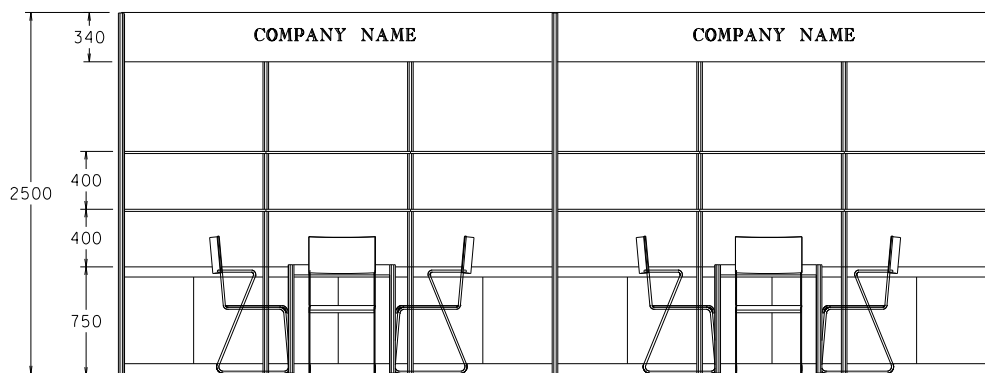

6M x 3M Standard Booth

六米乘三米標準攤位

BOOTH SPECIFICATIONS		QTY.
	1000W x 500D x 750H LOCKABLE CABINET	6
	3000W x 300D WOODEN DISPLAY SHELF	4
	13W LED LAMP SPOTLIGHT (YELLOW LIGHT)	6
	13W LED LAMP LONGARMED SPOTLIGHT (YELLOW LIGHT)	4
	800W SOCKET	2
	700W x 700D x 750H MEETING TABLE	2
	BLACK LEATHER CHAIR	6
	CEILING BEAM	9M
	RUBBISH BIN & CARPET (18sqm.)	