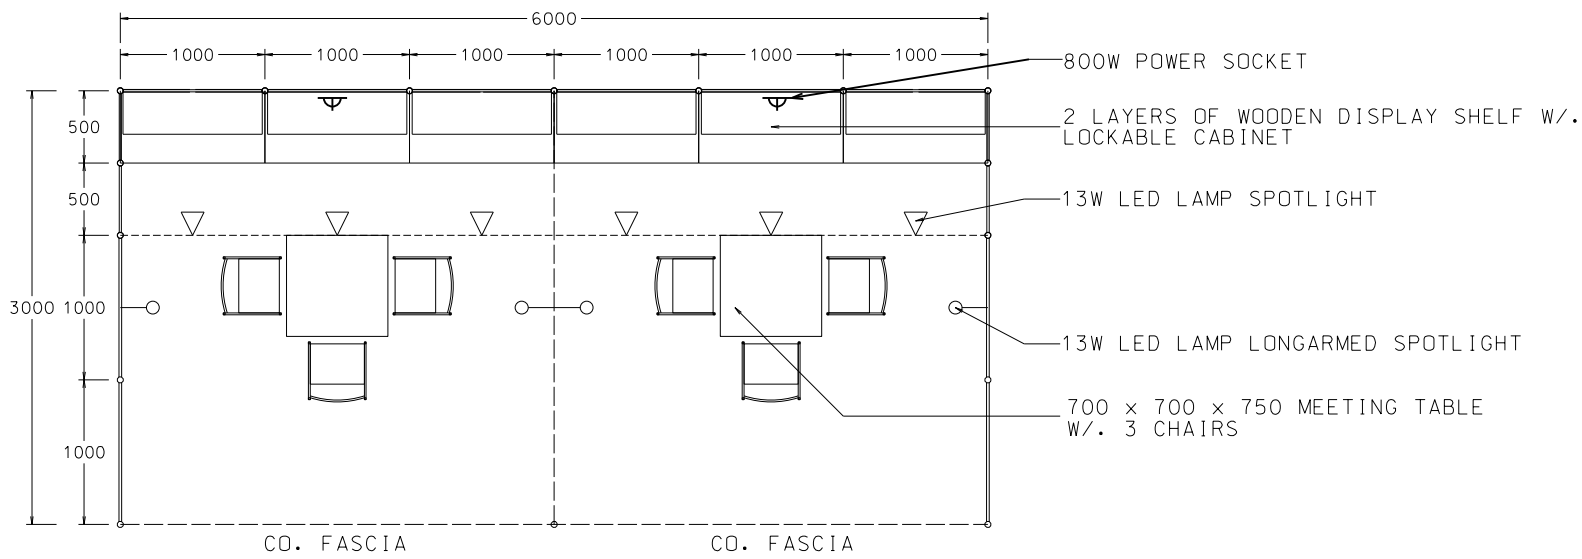

6M x 3M Standard Booth

六米乘三米標準攤位

BOOTH SPECIFICATIONS		QTY.
	1000W x 500D x 750H LOCKABLE CABINET	6
	3000W x 300D WOODEN DISPLAY SHELF	4
	13W LED LAMP SPOTLIGHT (YELLOW LIGHT)	6
	13W LED LAMP LONGARMED SPOTLIGHT (YELLOW LIGHT)	4
	800W SOCKET	2
	700W x 700D x 750H MEETING TABLE	2
	BLACK LEATHER CHAIR	6
	CEILING BEAM	9M
	RUBBISH BIN & CARPET (18sqm.)	