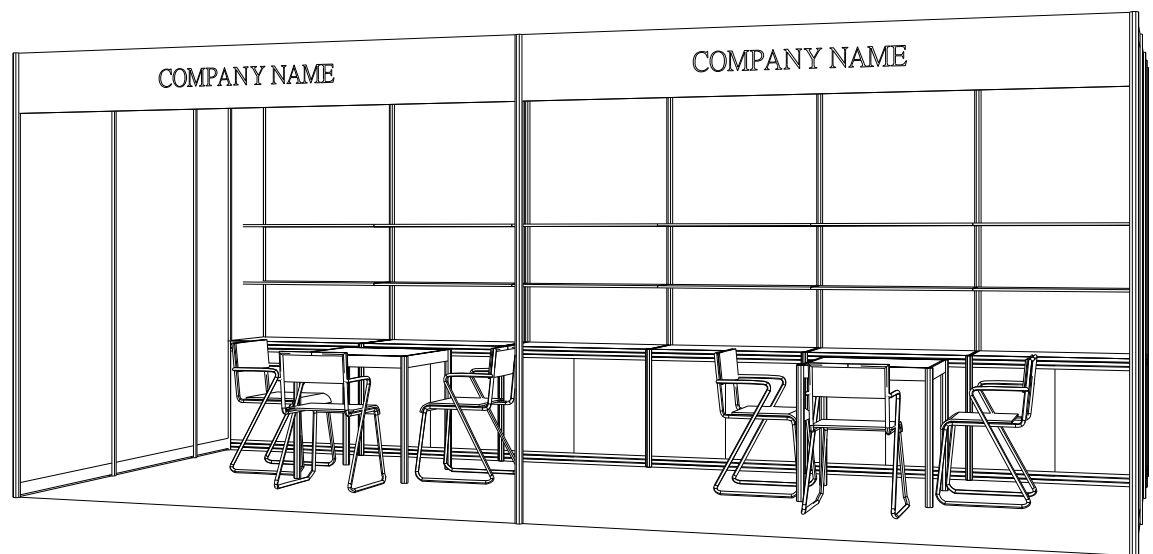

6M x 3M Standard Booth

六米乘三米標準攤位

BOOTH SPECIFICATIONS		QTY.
	1000W x 500D x 750H LOCKABLE CABINET	6
	3000W x 300D WOODEN DISPLAY SHELF	4
	13W LED LAMP SPOTLIGHT (YELLOW LIGHT)	6
	13W LED LAMP LONGARMED SPOTLIGHT (YELLOW LIGHT)	4
	800W SOCKET	2
	700W x 700D x 750H MEETING TABLE	2
	BLACK LEATHER CHAIR	6
	CEILING BEAM	9M
	RUBBISH BIN & CARPET (18sqm.)	