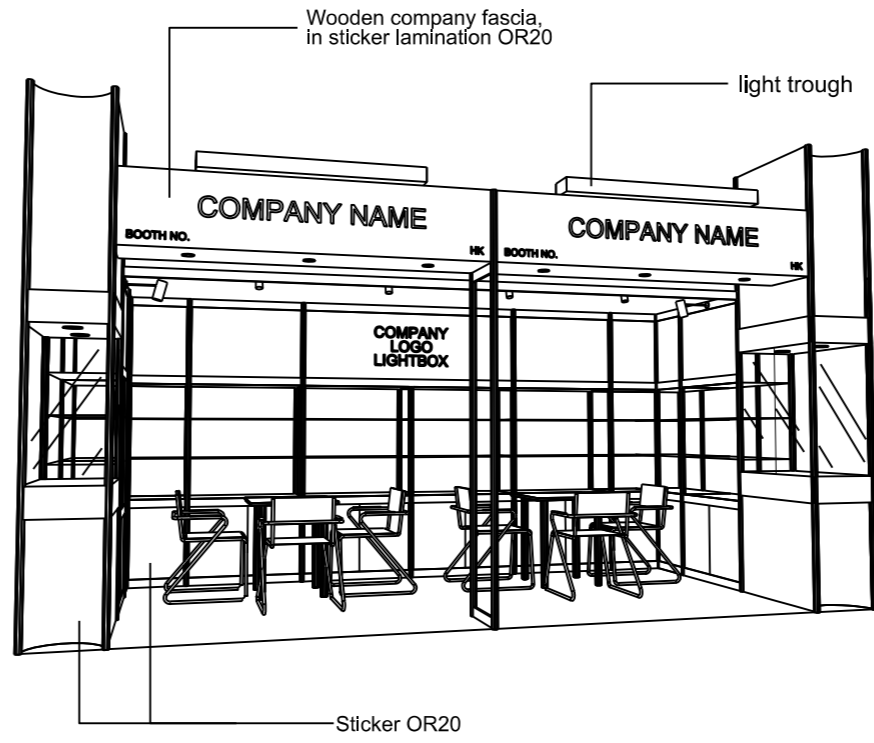

Premium Booth 6mW x 3mD ONE SIDE OPEN

SD-D-18
6mW x 3mD x 3.5mH

PLAN
1 x 7W LED uplight for upper part.
1 x 7W LED downlight for lower part.

FRONT ELEVATION

PERSPECTIVE N.T.S.

COLOUR PERSPECTIVE N.T.S.

BOOTH SPECIFICATION		QTY
	Front glass showcase in light orange sticker lamination with glass sliding door. 2 x 13W LED recess downlight & 2 x 7W LED uplight & downlight	2
	Company logo lightbox w/ 4 x LED T5 tube (2mL)	1
	Tall showcase in light orange sticker lamination (without glass door), w/ 2 layers glass shelf, 3 x 7W LED downlight, cabinet underneath (1mW x 0.5mD x 2.5mH)	9
	Square meeting table (0.7m X0.7m x 0.75mH)	2
	Black leather chair	6
	Longarmed spotlight w/13 watt LED lamp (yellow)	2
	Spotlight w/13 watt LED lamp (yellow)	4
	LED T5 tube inside light trough (for fascia)	2
	800w Square pin power socket	2
	7W LED downlight (under fascia)	6

FILE PATH - L:\Local Fair Premium Booth 2011\SD-Layouts(800w)\SD-D layout(800w)\SD-D-2dLayout(800w)_update.dgn

NOTES UNLESS OTHERWISE SPECIFIED ALL DIMENSIONS ARE IN MM.

.....

.....

.....

REVISION
09/01/2019

DATE: 09/01/2019
SCALE: 1 : 50 (A3)
DRAWN BY:
CHECKED BY:

TITLE
Premium Booth
SD-D-18
6X3

PROJECT
PREMIUM BOOTH
DATE:

SHEET
SD-D04