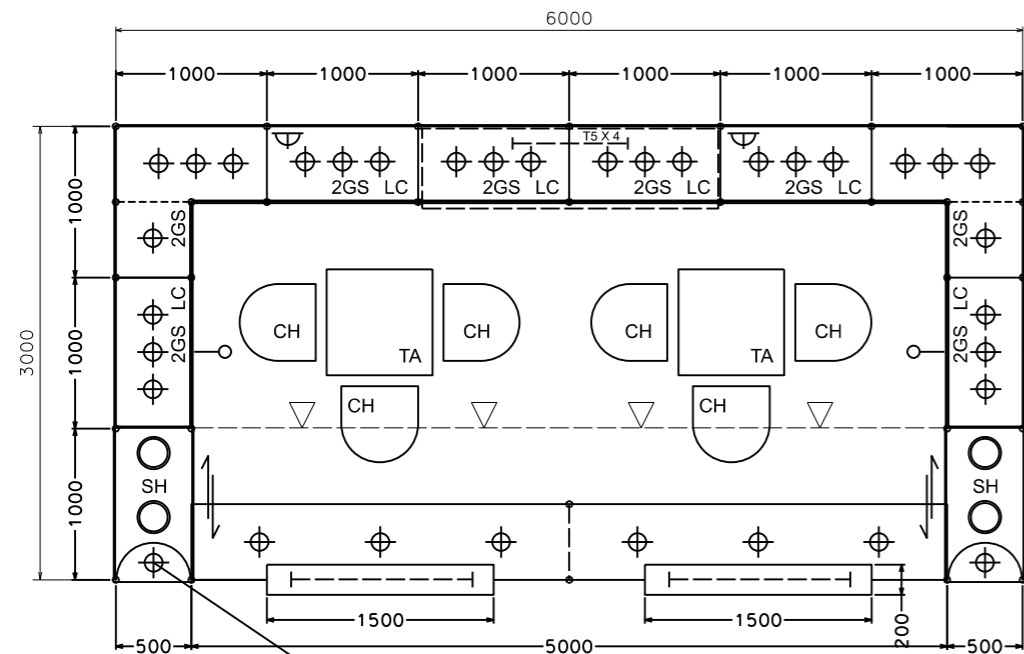

Premium Booth 6mW x 3mD ONE SIDE OPEN

SD-D-18
6mW x 3mD x 3.5mH

PLAN
1 x 7W LED uplight for upper part.
1 x 7W LED downlight for lower part.

FRONT ELEVATION

PERSPECTIVE N.T.S.

COLOUR PERSPECTIVE N.T.S.

BOOTH SPECIFICATION		QTY
	Front glass showcase in light orange sticker lamination with glass sliding door. 2 x 13W LED recess downlight & 2 x 7W LED uplight & downlight	2
	Company logo lightbox w/ 4 x LED T5 tube (2mL)	1
	Tall showcase in light orange sticker lamination (without glass door), w/ 2 layers glass shelf, 3 x 7W LED downlight, cabinet underneath (1mW x 0.5mD x 2.5mH)	9
	Square meeting table (0.7m X0.7m x 0.75mH)	2
	Black leather chair	6
	Longarmed spotlight w/13 watt LED lamp (yellow)	2
	Spotlight w/13 watt LED lamp (yellow)	4
	LED T5 tube inside light trough (for fascia)	2
	800w Square pin power socket	2
	7W LED downlight (under fascia)	6

FILE PATH - L:\Local Fair Premium Booth 2011\SD-Layouts(800w)\SD-D layout(800w)\SD-D-2dLayout(800w)_update.dgn

NOTES UNLESS OTHERWISE SPECIFIED ALL DIMENSIONS ARE IN MM.

.....

.....

.....

REVISION
09/01/2019

DATE: 09/01/2019
SCALE: 1 : 50 (A3)
DRAWN BY:
CHECKED BY:

TITLE
Premium Booth
SD-D-18
6X3

PROJECT
PREMIUM BOOTH
DATE:

SHEET
SD-D04