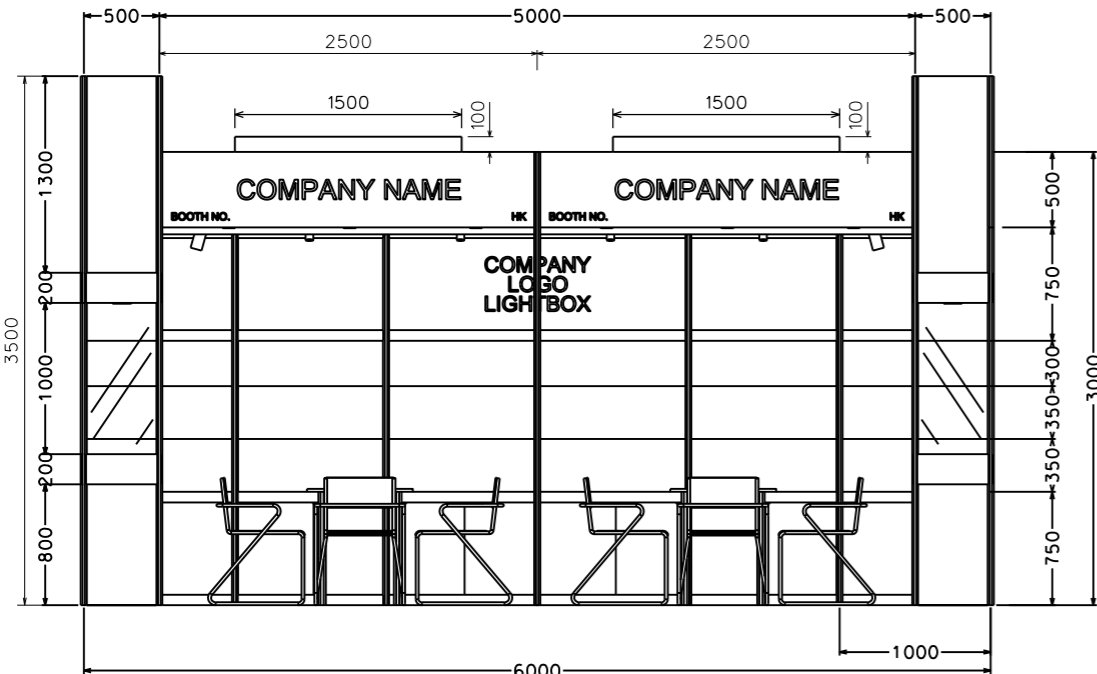

Premium Booth 6mW x 3mD ONE SIDE OPEN

SD-D-18
6mW x 3mD x 3.5mH

PLAN
1 x 7W LED uplight for upper part.
1 x 7W LED downlight for lower part.

FRONT ELEVATION

PERSPECTIVE N.T.S.

COLOUR PERSPECTIVE N.T.S.

BOOTH SPECIFICATION		QTY
	Front glass showcase in light orange sticker lamination with glass sliding door. 2 x 13W LED recess downlight & 2 x 7W LED uplight & downlight	2
	Company logo lightbox w/ 4 x LED T5 tube (2mL)	1
	Tall showcase in light orange sticker lamination (without glass door), w/ 2 layers glass shelf, 3 x 7W LED downlight, cabinet underneath (1mW x 0.5mD x 2.5mH)	9
	Square meeting table (0.7m X0.7m x 0.75mH)	2
	Black leather chair	6
	Longarmed spotlight w/13 watt LED lamp (yellow)	2
	Spotlight w/13 watt LED lamp (yellow)	4
	LED T5 tube inside light trough (for fascia)	2
	800w Square pin power socket	2
	7W LED downlight (under fascia)	6

FILE PATH - L:\Local Fair Premium Booth 2011\SD-Layouts(800w)\SD-D layout(800w)\SD-D-2dLayout(800w)_update.dgn

NOTES UNLESS OTHERWISE SPECIFIED ALL DIMENSIONS ARE IN MM.

.....

.....

.....

REVISION
09/01/2019

DATE: 09/01/2019
SCALE: 1 : 50 (A3)
DRAWN BY:
CHECKED BY:

TITLE
Premium Booth
SD-D-18
6X3

PROJECT
PREMIUM BOOTH
DATE:

SHEET
SD-D04