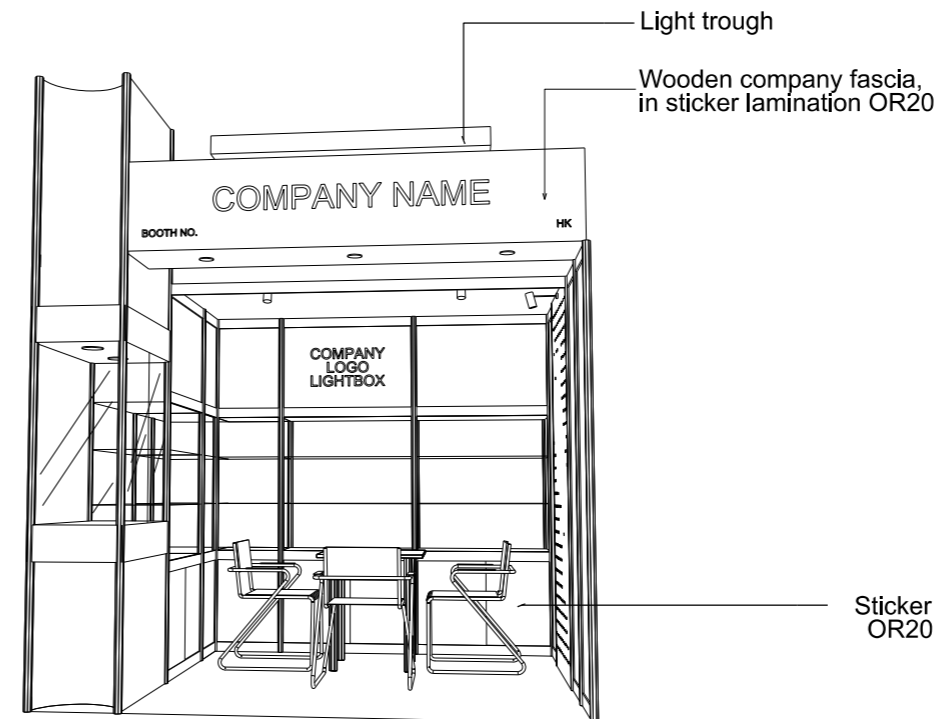

# Premium Booth 3mW x 3mD One side open

SD-D-9  
3mW x 3mD x 3.5mH

COLOUR PERSPECTIVE N.T.S

Plan

Top Elevation

PERSPECTIVE N.T.S

BOOTH SPECIFICATION	QTY
Front glass showcase in light orange sticker lamination with glass sliding door. 2 x 13W LED recess downlight & 2 x 7W LED uplight and downlight	1
Company Logo Lightbox w/ 2 x LED T5 tube (1mL)	1
Tall showcase in light orange sticker lamination (without glass door), w/ 2 layers glass shelf, 3x 7W LED downlight, cabinet underneath (1mW x 0.5mD x 2.5mH)	4.5
Square meeting table (0.7m X0.7m x 0.75mH)	1
Black leather chair	3
Pegboard w/ 30 hooks ( 2.5mH)	1
Longarmed spotlight w/13 watt LED lamp (yellow)	1
Spotlight w/ 13w LED lamp (Yellow)	2
LED T5 tube inside light trough	1
800w Square pin power socket	1
7W LED downlight (under fascia)	3

FILE PATH - L:\Local Fair Premium Booth 2011\SD-Layouts(800w)\SD-D layout(800w)\SD-D-2dLayout(800w)\_update.dgn

**NOTES** UNLESS OTHERWISE SPECIFIED ALL DIMENSIONS ARE IN MM.

.....  
.....  
.....

.....  
.....  
.....

REVISION  
01/04/2011  
05-05-2015  
09-01-2019

DATE: 09-01-2019  
SCALE: 1 : 50 (A3)  
DRAWN BY: ..  
CHECKED BY: .....

TITLE  
Premium Booth SD-D-9 3x3

PROJECT  
PREMIUM BOOTH  
DATE: XXXXXXXX

SHEET  
SD-D01