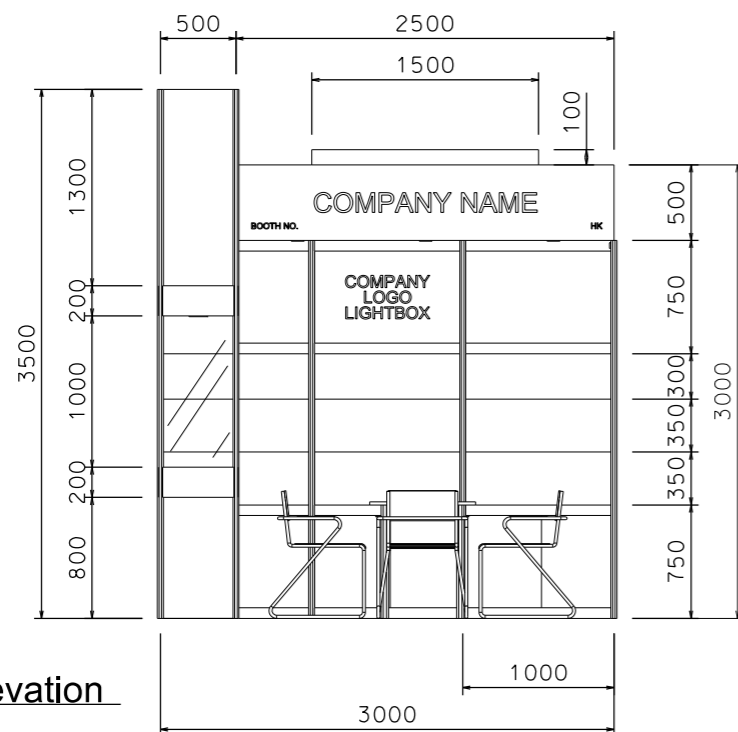

# Premium Booth 3mW x 3mD One side open

SD-D-9  
3mW x 3mD x 3.5mH

COLOUR PERSPECTIVE N.T.S

Plan

Top Elevation

PERSPECTIVE N.T.S

BOOTH SPECIFICATION	QTY
Front glass showcase in light orange sticker lamination with glass sliding door. 2 x 13W LED recess downlight & 2 x 7W LED uplight and downlight	1
Company Logo Lightbox w/ 2 x LED T5 tube (1mL)	1
Tall showcase in light orange sticker lamination (without glass door), w/ 2 layers glass shelf, 3x 7W LED downlight, cabinet underneath (1mW x 0.5mD x 2.5mH)	4.5
Square meeting table (0.7m X0.7m x 0.75mH)	1
Black leather chair	3
Pegboard w/ 30 hooks ( 2.5mH)	1
Longarmed spotlight w/13 watt LED lamp (yellow)	1
Spotlight w/ 13w LED lamp (Yellow)	2
LED T5 tube inside light trough	1
800w Square pin power socket	1
7W LED downlight (under fascia)	3

FILE PATH - L:\Local Fair Premium Booth 2011\SD-Layouts(800w)\SD-D layout(800w)\SD-D-2dLayout(800w)\_update.dgn

**NOTES** UNLESS OTHERWISE SPECIFIED ALL DIMENSIONS ARE IN MM.

.....  
.....  
.....

.....  
.....  
.....

REVISION  
01/04/2011  
05-05-2015  
09-01-2019

DATE: 09-01-2019  
SCALE: 1 : 50 (A3)  
DRAWN BY: ..  
CHECKED BY: .....

TITLE  
Premium Booth SD-D-9 3x3

PROJECT  
PREMIUM BOOTH  
DATE: XXXXXXXX

SHEET  
SD-D01