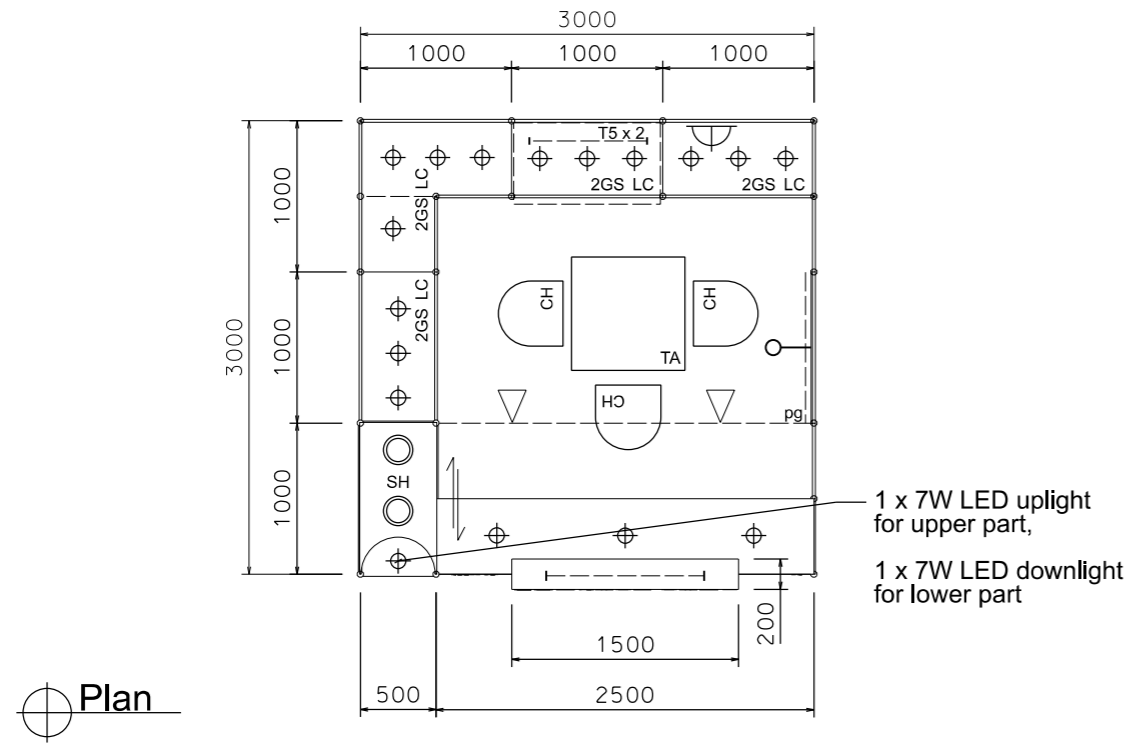

# Premium Booth 3mW x 3mD One side open

SD-D-9  
3mW x 3mD x 3.5mH

COLOUR PERSPECTIVE N.T.S

Plan

Top Elevation

PERSPECTIVE N.T.S

BOOTH SPECIFICATION	QTY
Front glass showcase in light orange sticker lamination with glass sliding door. 2 x 13W LED recess downlight & 2 x 7W LED uplight and downlight	1
Company Logo Lightbox w/ 2 x LED T5 tube (1mL)	1
Tall showcase in light orange sticker lamination (without glass door), w/ 2 layers glass shelf, 3x 7W LED downlight, cabinet underneath (1mW x 0.5mD x 2.5mH)	4.5
Square meeting table (0.7m X0.7m x 0.75mH)	1
Black leather chair	3
Pegboard w/ 30 hooks ( 2.5mH)	1
Longarmed spotlight w/13 watt LED lamp (yellow)	1
Spotlight w/ 13w LED lamp (Yellow)	2
LED T5 tube inside light trough	1
800w Square pin power socket	1
7W LED downlight (under fascia)	3

FILE PATH - L:\Local Fair Premium Booth 2011\SD-Layouts(800w)\SD-D layout(800w)\SD-D-2dLayout(800w)\_update.dgn

**NOTES** UNLESS OTHERWISE SPECIFIED ALL DIMENSIONS ARE IN MM.

.....  
.....  
.....

.....  
.....  
.....

REVISION  
01/04/2011  
05-05-2015  
09-01-2019

DATE: 09-01-2019  
SCALE: 1 : 50 (A3)  
DRAWN BY: ..  
CHECKED BY: .....

TITLE  
Premium Booth SD-D-9 3x3

PROJECT  
PREMIUM BOOTH  
DATE: XXXXXXXX

SHEET  
SD-D01