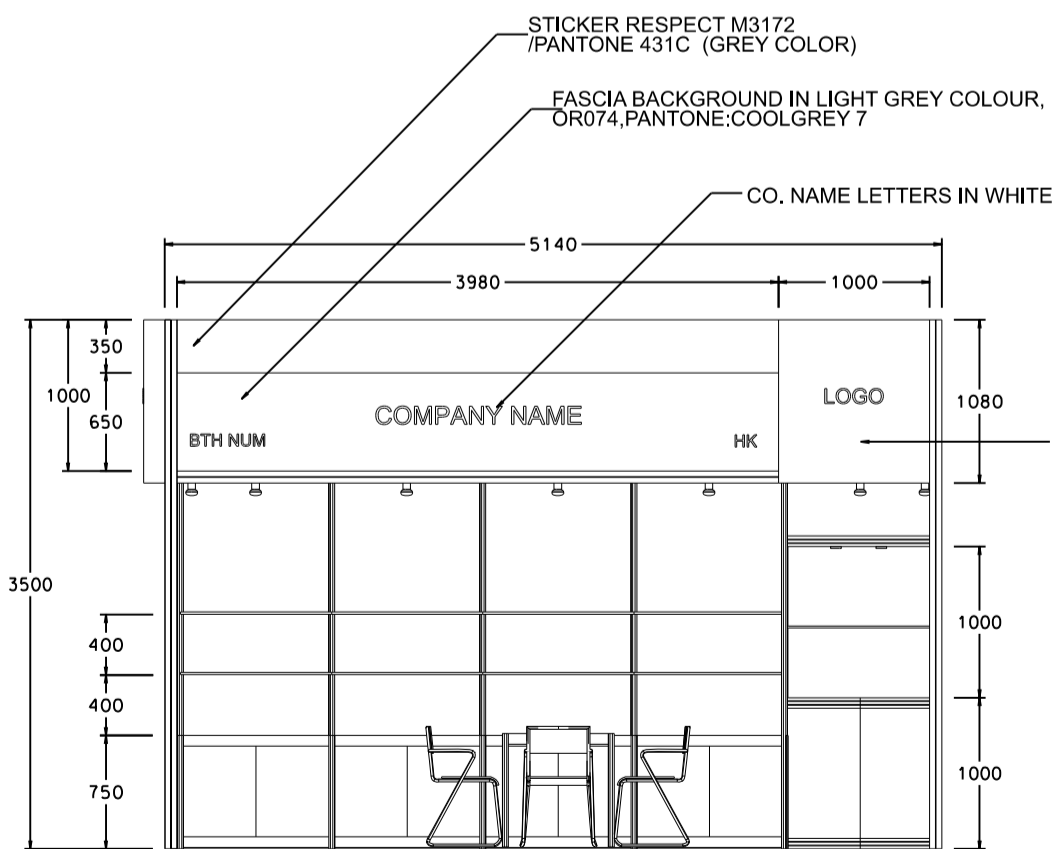

OPTION D (NO SHOWCASE - GREY)

5M x 3M Hall of Fame Booth (Left Corner)

五米乘三米品牌薈萃廊特級攤位 (左邊角位)

PLAN

CONCEALED LIGHT TROUGH TO HIGHLIGHT COMPANY FASCIA (IN GREY STICKER RESPECT M3172/PANTONE 431C)

PERSPECTIVE

ELEVATION

BOOTH SPECIFICATIONS		QTY.
	LOCKABLE CABINET 1000W x 500D x 750H mm	4
	WOODEN DISPLAY SHELF FLAT (3000W X 300D mm)	2
	WOODEN DISPLAY SHELF FLAT (1000W X 300D mm)	2
	TALL SHOWCASE W/ 1 LAYER OF GLASS SHELF AND 2 X 7W LED DOWNLIGHT (NO GLASS DOOR), CABINET UNDERNEATH	1
	800W SOCKET	3
	SPOTLIGHT 13 WATT LED LAMP (YELLOW LIGHT)	7
	700W x 700D x 750H mm MEETING TABLE	1
	BLACK LEATHER CHAIR	3
	CEILING BEAM	5M
	RUBBISH BIN & CARPET (15sqm.)	