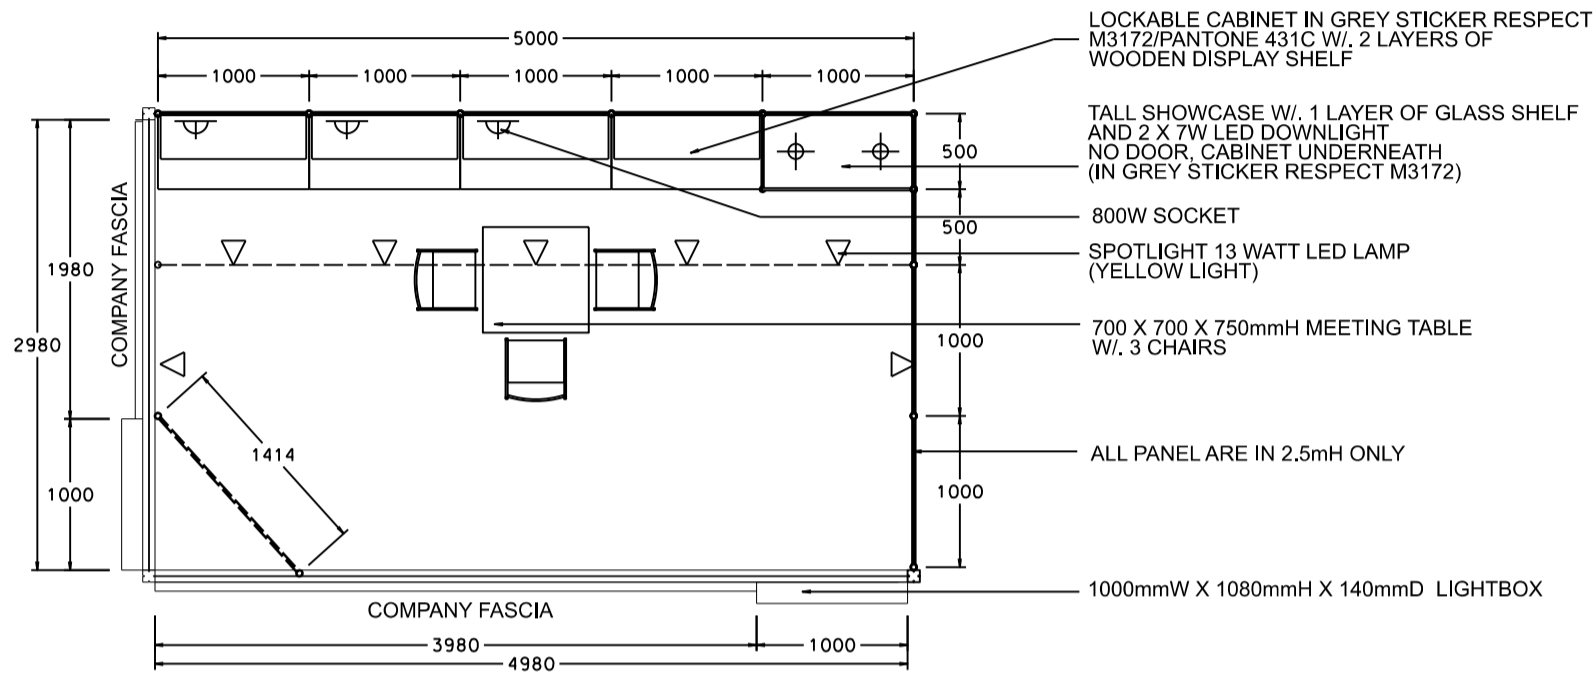

OPTION D (NO SHOWCASE - GREY)

5M x 3M Hall of Fame Booth (Left Corner)

五米乘三米品牌薈萃廊特級攤位 (左邊角位)

PLAN

CONCEALED LIGHT TROUGH TO HIGHLIGHT COMPANY FASCIA (IN GREY STICKER RESPECT M3172/PANTONE 431C)

PERSPECTIVE

ELEVATION

BOOTH SPECIFICATIONS		QTY.
	LOCKABLE CABINET 1000W x 500D x 750H mm	4
	WOODEN DISPLAY SHELF FLAT (3000W X 300D mm)	2
	WOODEN DISPLAY SHELF FLAT (1000W X 300D mm)	2
	TALL SHOWCASE W/ 1 LAYER OF GLASS SHELF AND 2 X 7W LED DOWNLIGHT (NO GLASS DOOR), CABINET UNDERNEATH	1
	800W SOCKET	3
	SPOTLIGHT 13 WATT LED LAMP (YELLOW LIGHT)	7
	700W x 700D x 750H mm MEETING TABLE	1
	BLACK LEATHER CHAIR	3
	CEILING BEAM	5M
	RUBBISH BIN & CARPET (15sqm.)	