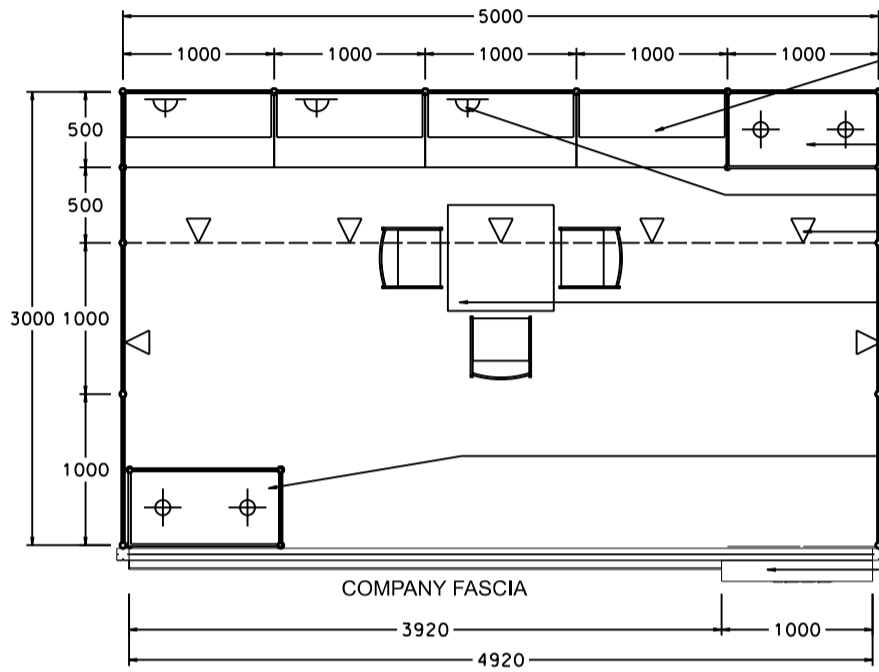

OPTION C (TALL SHOWCASE - BLUE)

5M x 3M Hall of Fame Booth

五米乘三米品牌薈萃廊特級攤位

LOCKABLE CABINET IN BLUE STICKER RESPECT M3175 W/ 2 LAYERS OF WOODEN DISPLAY SHELF

TALL SHOWCASE W/ 1 LAYER OF GLASS SHELF AND 2 X 7W LED DOWNLIGHT NO DOOR, CABINET UNDERNEATH (IN BLUE STICKER RESPECT M3175)

800W SOCKET

SPOTLIGHT 13 WATT LED LAMP (YELLOW LIGHT)

ALL PANEL ARE IN 2.5mH ONLY

700 X 700 X 750mmH MEETING TABLE W/ 3 CHAIRS

TALL SHOWCASE IN BLUE STICKER RESPECT M3175 W/ 1 LAYER OF GLASS SHELF AND 2 X 7W LED DOWNLIGHT (NO DOOR) CABINET UNDERNEATH

1000mmW X 1080mmH X 140mmD LIGHTBOX

PLAN

CONCEALED LIGHT TROUGH TO HIGHLIGHT COMPANY FASCIA (IN BLUE COLOUR, RESPECT M3175/PANTONE 633c)

TALL SHOWCASE IN BLUE STICKER RESPECT M3175 W/ 1 LAYER OF GLASS SHELF AND 2 X 7W LED DOWNLIGHT (NO DOOR) CABINET UNDERNEATH

STICKER RESPECT M3175/PANTONE 633c (BLUE COLOR)

FASCIA BACKGROUND IN LIGHT BLUE COLOUR, OR056/PANTONE 298C

CO. NAME LETTERS IN WHITE

PERSPECTIVE

ELEVATION

BOOTH SPECIFICATIONS

QTY.

	LOCKABLE CABINET 1000W x 500D x 750H mm	4
	WOODEN DISPLAY SHELF FLAT (3000W X 300D mm)	2
	WOODEN DISPLAY SHELF FLAT (1000W X 300D mm)	2
	TALL SHOWCASE W/ 1 LAYER OF GLASS SHELF AND 2 X 7W LED DOWNLIGHT (NO GLASS DOOR), CABINET UNDERNEATH	2
	800W SOCKET	3
	SPOTLIGHT 13 WATT LED LAMP (YELLOW LIGHT)	7
	700W x 700D x 750H mm MEETING TABLE	1
	BLACK LEATHER CHAIR	3
	CEILING BEAM	5M
	RUBBISH BIN & CARPET (15sqm.)	