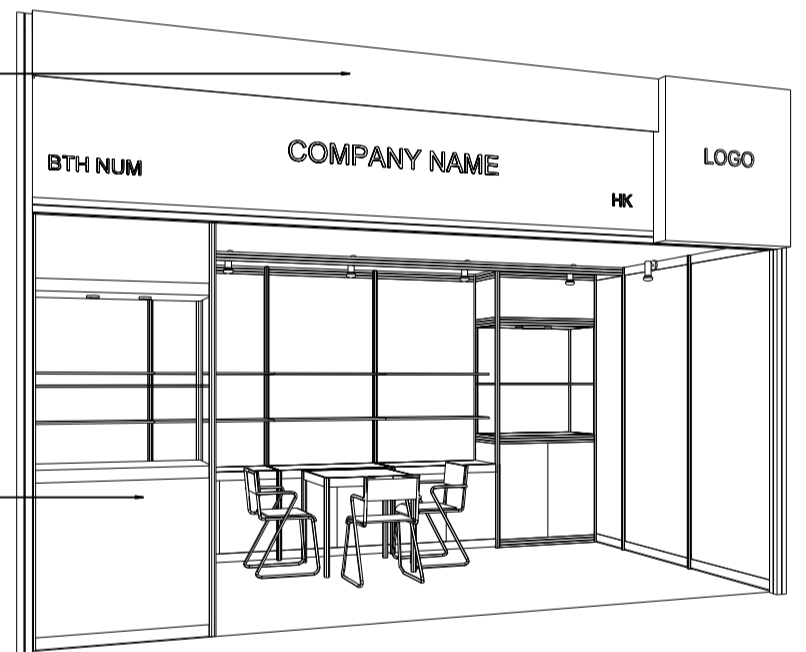

OPTION C (TALL SHOWCASE - BLUE)

5M x 3M Hall of Fame Booth

五米乘三米品牌薈萃廊特級攤位

LOCKABLE CABINET IN BLUE STICKER RESPECT M3175 W/ 2 LAYERS OF WOODEN DISPLAY SHELF

TALL SHOWCASE W/ 1 LAYER OF GLASS SHELF AND 2 X 7W LED DOWNLIGHT NO DOOR, CABINET UNDERNEATH (IN BLUE STICKER RESPECT M3175)

800W SOCKET

SPOTLIGHT 13 WATT LED LAMP (YELLOW LIGHT)

ALL PANEL ARE IN 2.5mH ONLY

700 X 700 X 750mmH MEETING TABLE W/ 3 CHAIRS

TALL SHOWCASE IN BLUE STICKER RESPECT M3175 W/ 1 LAYER OF GLASS SHELF AND 2 X 7W LED DOWNLIGHT (NO DOOR) CABINET UNDERNEATH

1000mmW X 1080mmH X 140mmD LIGHTBOX

PLAN

CONCEALED LIGHT TROUGH TO HIGHLIGHT COMPANY FASCIA (IN BLUE COLOUR, RESPECT M3175/PANTONE 633c)

TALL SHOWCASE IN BLUE STICKER RESPECT M3175 W/ 1 LAYER OF GLASS SHELF AND 2 X 7W LED DOWNLIGHT (NO DOOR) CABINET UNDERNEATH

STICKER RESPECT M3175/PANTONE 633c (BLUE COLOR)

FASCIA BACKGROUND IN LIGHT BLUE COLOUR, OR056/PANTONE 298C

CO. NAME LETTERS IN WHITE

PERSPECTIVE

ELEVATION

BOOTH SPECIFICATIONS

QTY.

	LOCKABLE CABINET 1000W x 500D x 750H mm	4
	WOODEN DISPLAY SHELF FLAT (3000W X 300D mm)	2
	WOODEN DISPLAY SHELF FLAT (1000W X 300D mm)	2
	TALL SHOWCASE W/ 1 LAYER OF GLASS SHELF AND 2 X 7W LED DOWNLIGHT (NO GLASS DOOR), CABINET UNDERNEATH	2
	800W SOCKET	3
	SPOTLIGHT 13 WATT LED LAMP (YELLOW LIGHT)	7
	700W x 700D x 750H mm MEETING TABLE	1
	BLACK LEATHER CHAIR	3
	CEILING BEAM	5M
	RUBBISH BIN & CARPET (15sqm.)	