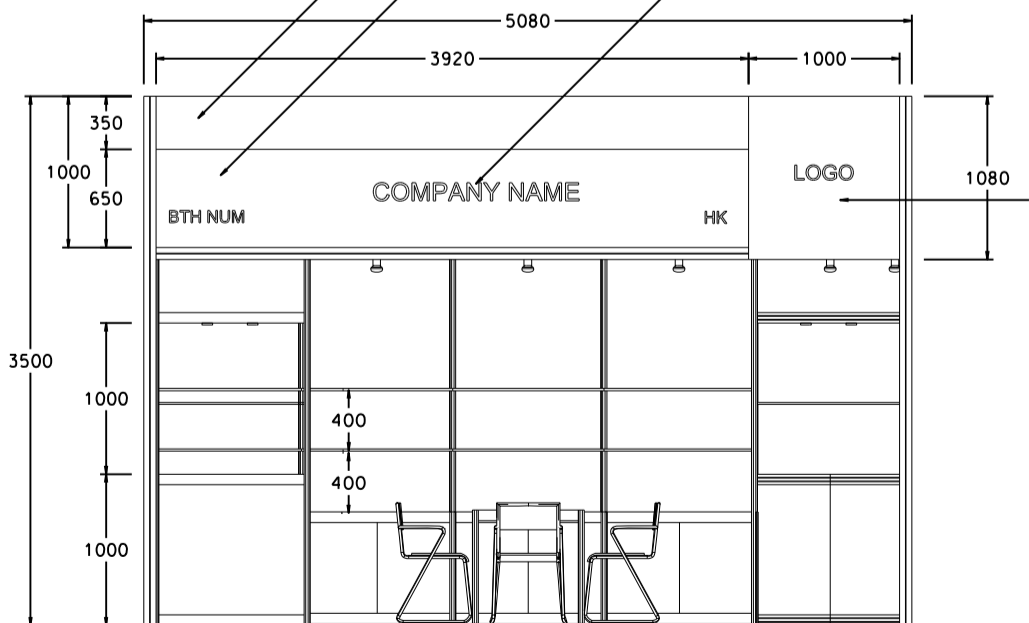

OPTION C (TALL SHOWCASE - BLUE)

5M x 3M Hall of Fame Booth

五米乘三米品牌薈萃廊特級攤位

LOCKABLE CABINET IN BLUE STICKER RESPECT M3175 W/ 2 LAYERS OF WOODEN DISPLAY SHELF

TALL SHOWCASE W/ 1 LAYER OF GLASS SHELF AND 2 X 7W LED DOWNLIGHT NO DOOR, CABINET UNDERNEATH (IN BLUE STICKER RESPECT M3175)

800W SOCKET

SPOTLIGHT 13 WATT LED LAMP (YELLOW LIGHT)

ALL PANEL ARE IN 2.5mH ONLY

700 X 700 X 750mmH MEETING TABLE W/ 3 CHAIRS

TALL SHOWCASE IN BLUE STICKER RESPECT M3175 W/ 1 LAYER OF GLASS SHELF AND 2 X 7W LED DOWNLIGHT (NO DOOR) CABINET UNDERNEATH

1000mmW X 1080mmH X 140mmD LIGHTBOX

PLAN

CONCEALED LIGHT TROUGH TO HIGHLIGHT COMPANY FASCIA (IN BLUE COLOUR, RESPECT M3175/PANTONE 633c)

TALL SHOWCASE IN BLUE STICKER RESPECT M3175 W/ 1 LAYER OF GLASS SHELF AND 2 X 7W LED DOWNLIGHT (NO DOOR) CABINET UNDERNEATH

STICKER RESPECT M3175/PANTONE 633c (BLUE COLOR)

FASCIA BACKGROUND IN LIGHT BLUE COLOUR, OR056/PANTONE 298C

CO. NAME LETTERS IN WHITE

PERSPECTIVE

ELEVATION

BOOTH SPECIFICATIONS

QTY.

	LOCKABLE CABINET 1000W x 500D x 750H mm	4
	WOODEN DISPLAY SHELF FLAT (3000W X 300D mm)	2
	WOODEN DISPLAY SHELF FLAT (1000W X 300D mm)	2
	TALL SHOWCASE W/ 1 LAYER OF GLASS SHELF AND 2 X 7W LED DOWNLIGHT (NO GLASS DOOR), CABINET UNDERNEATH	2
	800W SOCKET	3
	SPOTLIGHT 13 WATT LED LAMP (YELLOW LIGHT)	7
	700W x 700D x 750H mm MEETING TABLE	1
	BLACK LEATHER CHAIR	3
	CEILING BEAM	5M
	RUBBISH BIN & CARPET (15sqm.)	