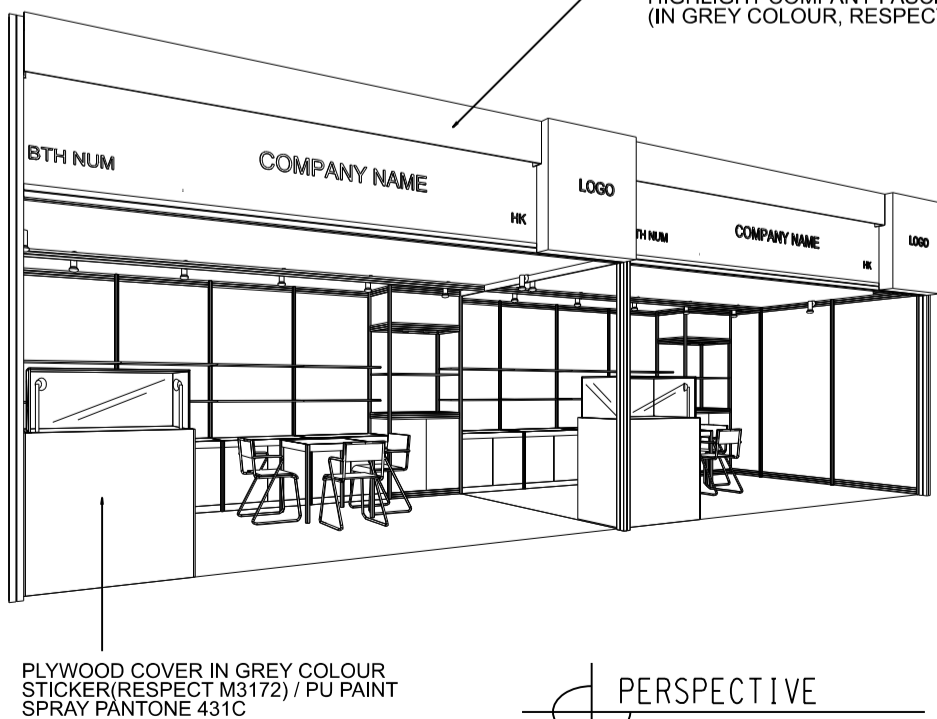

OPTION E (LOW SHOWCASE - GREY)

10M x 3M Hall of Fame Booth

十米乘三米品牌薈萃廊特級攤位

PLAN

BOOTH SPECIFICATIONS		QTY.
	LOCKABLE CABINET 1000W x 500D x 750H mm	8
	WOODEN DISPLAY SHELF FLAT (3000W X 300D mm)	4
	WOODEN DISPLAY SHELF FLAT (1000W X 300D mm)	4
	DISPLAY SHOWCASE W/. 2 X 7W LED TRACK LIGHT W/. GLASS SWING DOOR, CABINET UNDERNEATH	2
	TALL SHOWCASE W/. 1 LAYER OF GLASS SHELF AND 2 X 7W LED DOWNLIGHT (NO GLASS DOOR), CABINET UNDERNEATH	2
	800W SOCKET	6
	SPOTLIGHT 13 WATT LED LAMP (YELLOW LIGHT)	14
	700W x 700D x 750H mm MEETING TABLE	2
	BLACK LEATHER CHAIR	6
	CEILING BEAM	12.5M
	RUBBISH BIN & CARPET (30sqm.)	