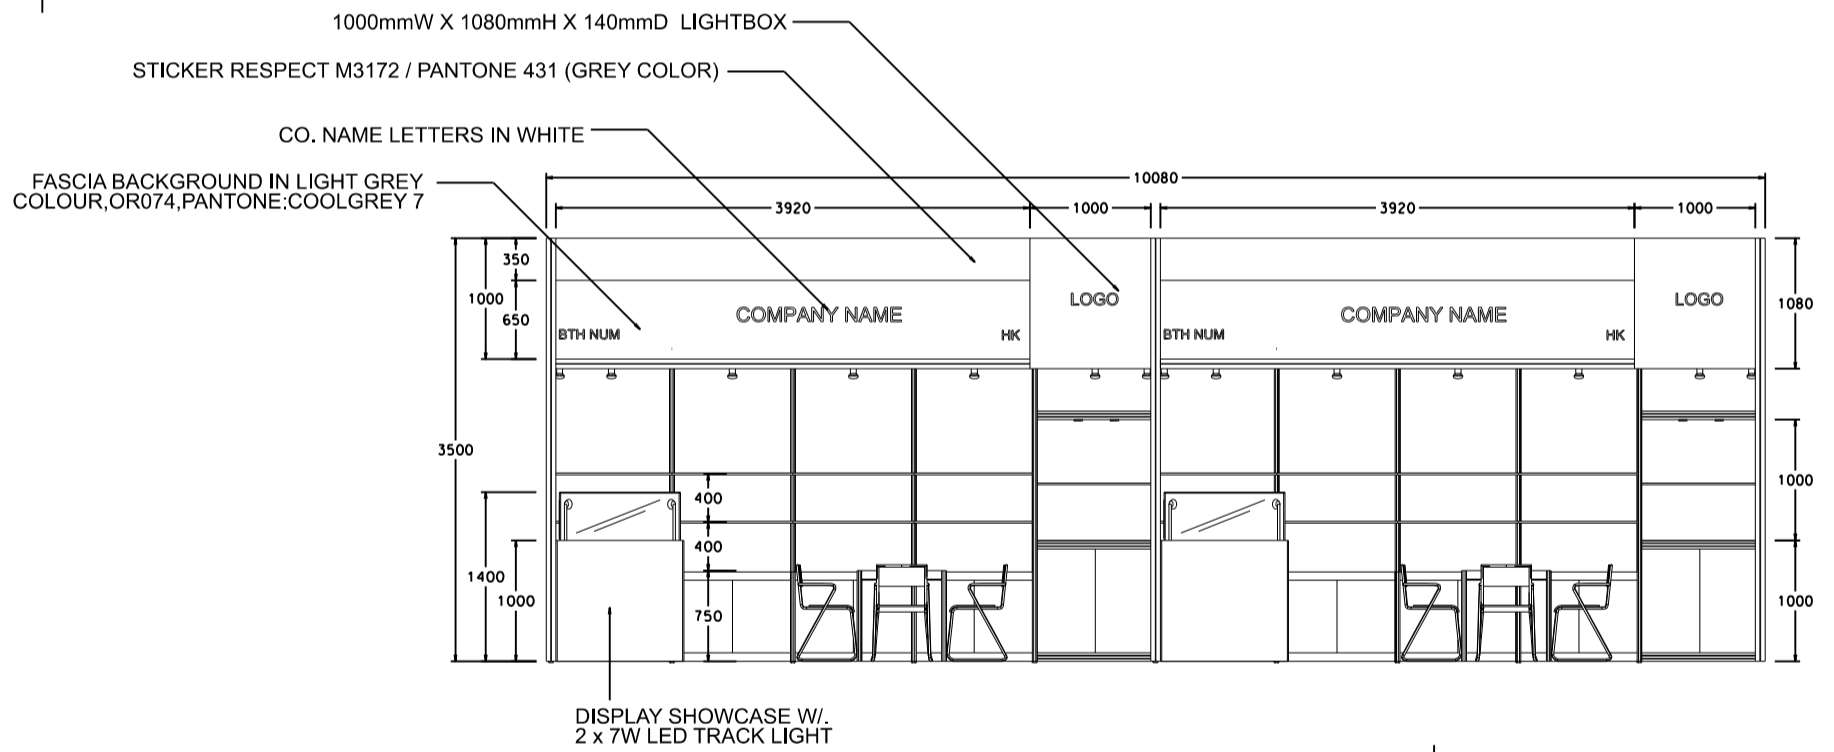

OPTION E (LOW SHOWCASE - GREY)

10M x 3M Hall of Fame Booth

十米乘三米品牌薈萃廊特級攤位

PLAN

BOOTH SPECIFICATIONS		QTY.
	LOCKABLE CABINET 1000W x 500D x 750H mm	8
	WOODEN DISPLAY SHELF FLAT (3000W X 300D mm)	4
	WOODEN DISPLAY SHELF FLAT (1000W X 300D mm)	4
	DISPLAY SHOWCASE W/. 2 X 7W LED TRACK LIGHT W/. GLASS SWING DOOR, CABINET UNDERNEATH	2
	TALL SHOWCASE W/. 1 LAYER OF GLASS SHELF AND 2 X 7W LED DOWNLIGHT (NO GLASS DOOR), CABINET UNDERNEATH	2
	800W SOCKET	6
	SPOTLIGHT 13 WATT LED LAMP (YELLOW LIGHT)	14
	700W x 700D x 750H mm MEETING TABLE	2
	BLACK LEATHER CHAIR	6
	CEILING BEAM	12.5M
	RUBBISH BIN & CARPET (30sqm.)	