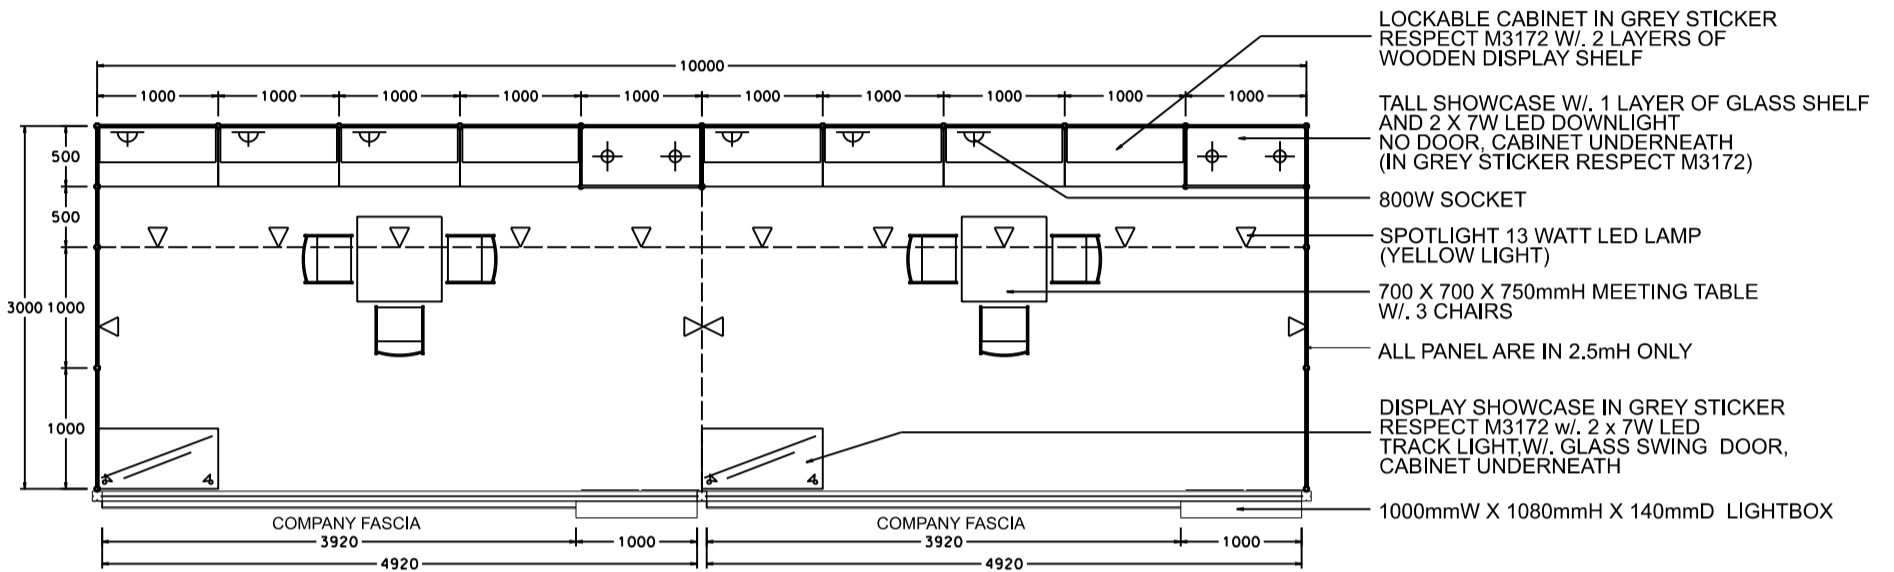

OPTION E (LOW SHOWCASE - GREY)

10M x 3M Hall of Fame Booth

十米乘三米品牌薈萃廊特級攤位

PLAN

BOOTH SPECIFICATIONS		QTY.
	LOCKABLE CABINET 1000W x 500D x 750H mm	8
	WOODEN DISPLAY SHELF FLAT (3000W X 300D mm)	4
	WOODEN DISPLAY SHELF FLAT (1000W X 300D mm)	4
	DISPLAY SHOWCASE W/. 2 X 7W LED TRACK LIGHT W/. GLASS SWING DOOR, CABINET UNDERNEATH	2
	TALL SHOWCASE W/. 1 LAYER OF GLASS SHELF AND 2 X 7W LED DOWNLIGHT (NO GLASS DOOR), CABINET UNDERNEATH	2
	800W SOCKET	6
	SPOTLIGHT 13 WATT LED LAMP (YELLOW LIGHT)	14
	700W x 700D x 750H mm MEETING TABLE	2
	BLACK LEATHER CHAIR	6
	CEILING BEAM	12.5M
	RUBBISH BIN & CARPET (30sqm.)	