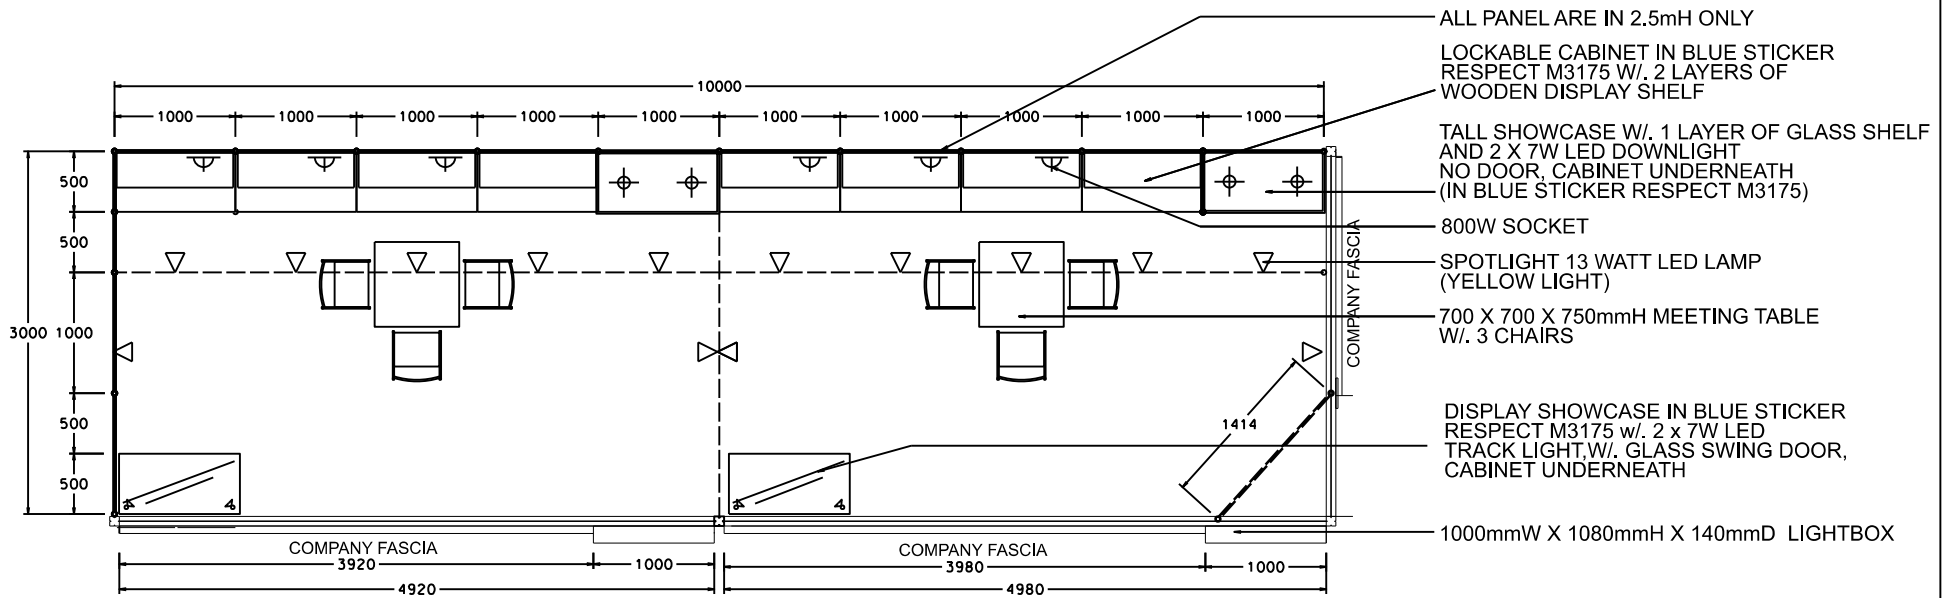

OPTION B (LOW SHOWCASE - BLUE)

10M x 3M Hall of Fame Booth (Right Corner)

十米乘三米品牌薈萃廊特級攤位 (右邊角位)

PLAN

ELEVATION

PERSPECTIVE

BOOTH SPECIFICATIONS		QTY.
	LOCKABLE CABINET 1000W x 500D x 750H mm	8
	WOODEN DISPLAY SHELF FLAT (3000W X 300D mm)	4
	WOODEN DISPLAY SHELF FLAT (1000W X 300D mm)	4
	DISPLAY SHOWCASE W/. 2 X 7W LED TRACK LIGHT W/. GLASS SWING DOOR, CABINET UNDERNEATH	2
	TALL SHOWCASE W/. 1 LAYER OF GLASS SHELF AND 2 X 7W LED DOWNLIGHT (NO GLASS DOOR), CABINET UNDERNEATH	2
	800W SOCKET	6
	SPOTLIGHT 13 WATT LED LAMP (YELLOW LIGHT)	14
	700W x 700D x 750H mm MEETING TABLE	2
	BLACK LEATHER CHAIR	6
	CEILING BEAM	12.5M
	RUBBISH BIN & CARPET (30sqm.)	