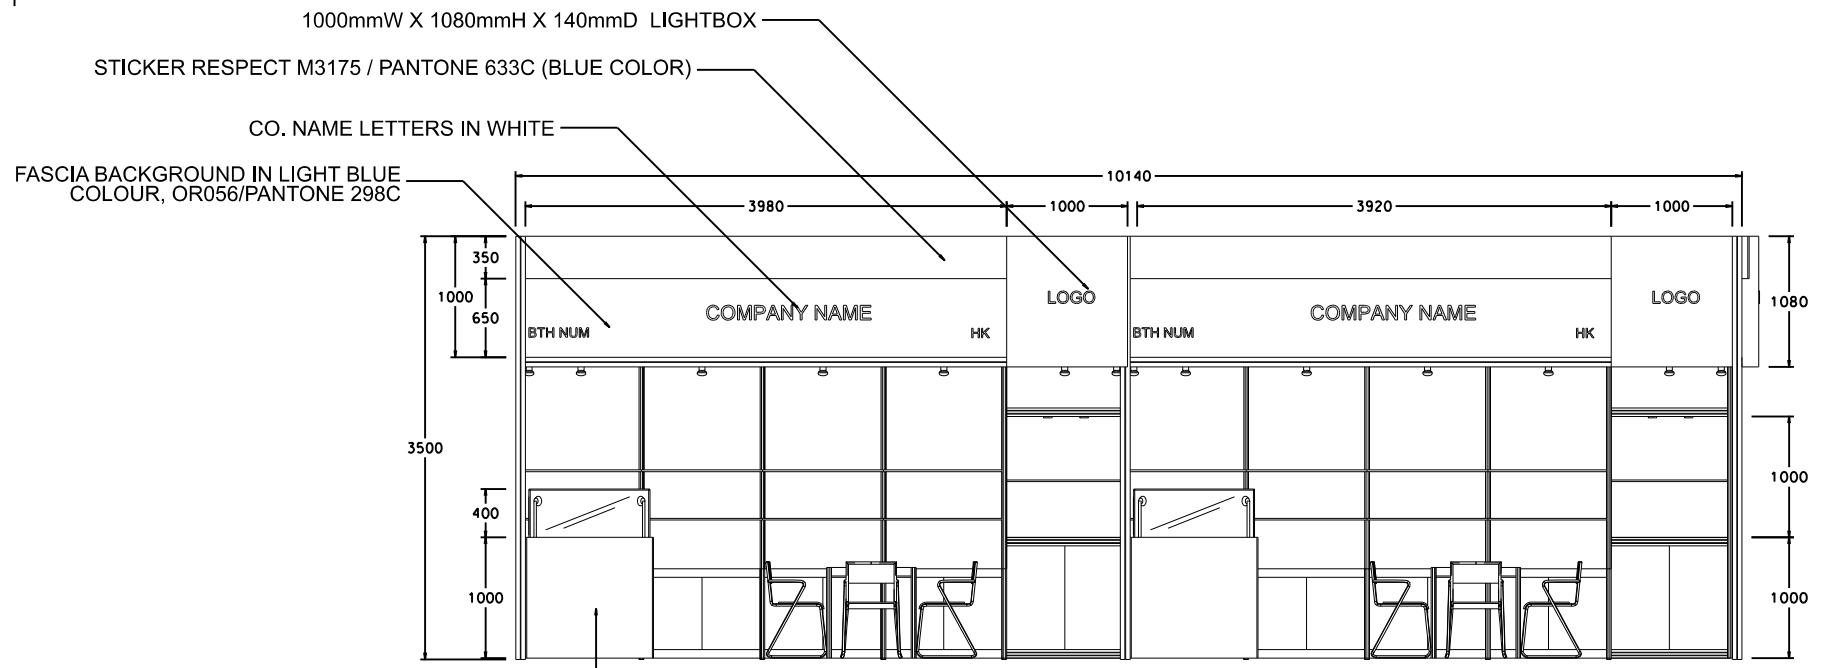

OPTION B (LOW SHOWCASE - BLUE)

10M x 3M Hall of Fame Booth (Right Corner)

十米乘三米品牌薈萃廊特級攤位 (右邊角位)

PLAN

ELEVATION

PERSPECTIVE

BOOTH SPECIFICATIONS		QTY.
	LOCKABLE CABINET 1000W x 500D x 750H mm	8
	WOODEN DISPLAY SHELF FLAT (3000W X 300D mm)	4
	WOODEN DISPLAY SHELF FLAT (1000W X 300D mm)	4
	DISPLAY SHOWCASE W/. 2 X 7W LED TRACK LIGHT W/. GLASS SWING DOOR, CABINET UNDERNEATH	2
	TALL SHOWCASE W/. 1 LAYER OF GLASS SHELF AND 2 X 7W LED DOWNLIGHT (NO GLASS DOOR), CABINET UNDERNEATH	2
	800W SOCKET	6
	SPOTLIGHT 13 WATT LED LAMP (YELLOW LIGHT)	14
	700W x 700D x 750H mm MEETING TABLE	2
	BLACK LEATHER CHAIR	6
	CEILING BEAM	12.5M
	RUBBISH BIN & CARPET (30sqm.)	