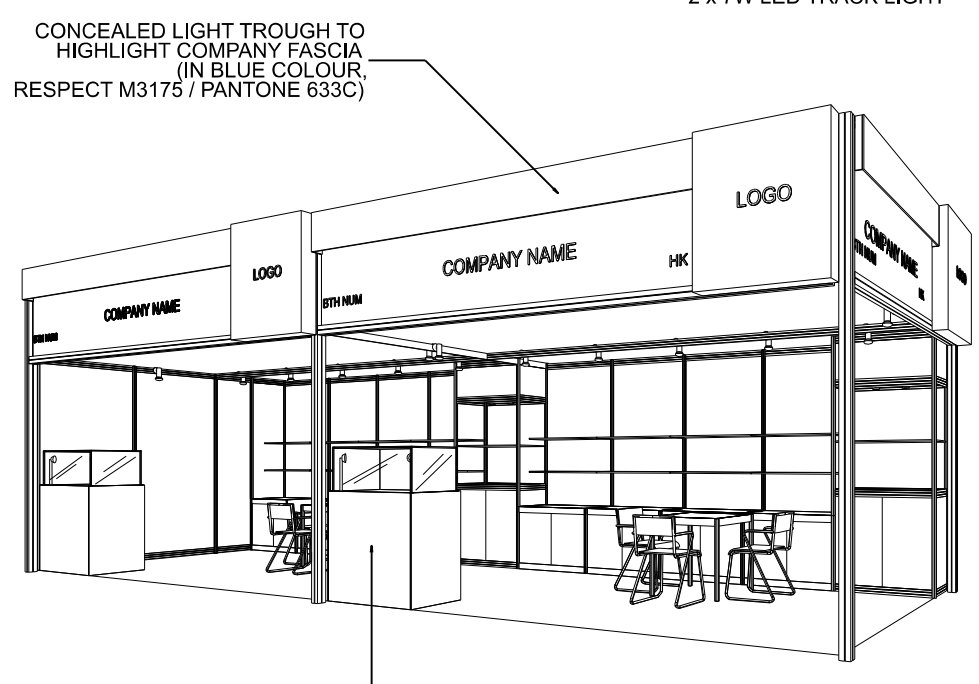

OPTION B (LOW SHOWCASE - BLUE)

10M x 3M Hall of Fame Booth (Right Corner)

十米乘三米品牌薈萃廊特級攤位 (右邊角位)

PLAN

ELEVATION

PERSPECTIVE

BOOTH SPECIFICATIONS		QTY.
	LOCKABLE CABINET 1000W x 500D x 750H mm	8
	WOODEN DISPLAY SHELF FLAT (3000W X 300D mm)	4
	WOODEN DISPLAY SHELF FLAT (1000W X 300D mm)	4
	DISPLAY SHOWCASE W/. 2 X 7W LED TRACK LIGHT W/. GLASS SWING DOOR, CABINET UNDERNEATH	2
	TALL SHOWCASE W/. 1 LAYER OF GLASS SHELF AND 2 X 7W LED DOWNLIGHT (NO GLASS DOOR), CABINET UNDERNEATH	2
	800W SOCKET	6
	SPOTLIGHT 13 WATT LED LAMP (YELLOW LIGHT)	14
	700W x 700D x 750H mm MEETING TABLE	2
	BLACK LEATHER CHAIR	6
	CEILING BEAM	12.5M
	RUBBISH BIN & CARPET (30sqm.)	

*The Hong Kong Trade Development Council reserves the right to change the configuration if necessary.
 *如有需要，香港貿易發展局有權更改攤位結構。