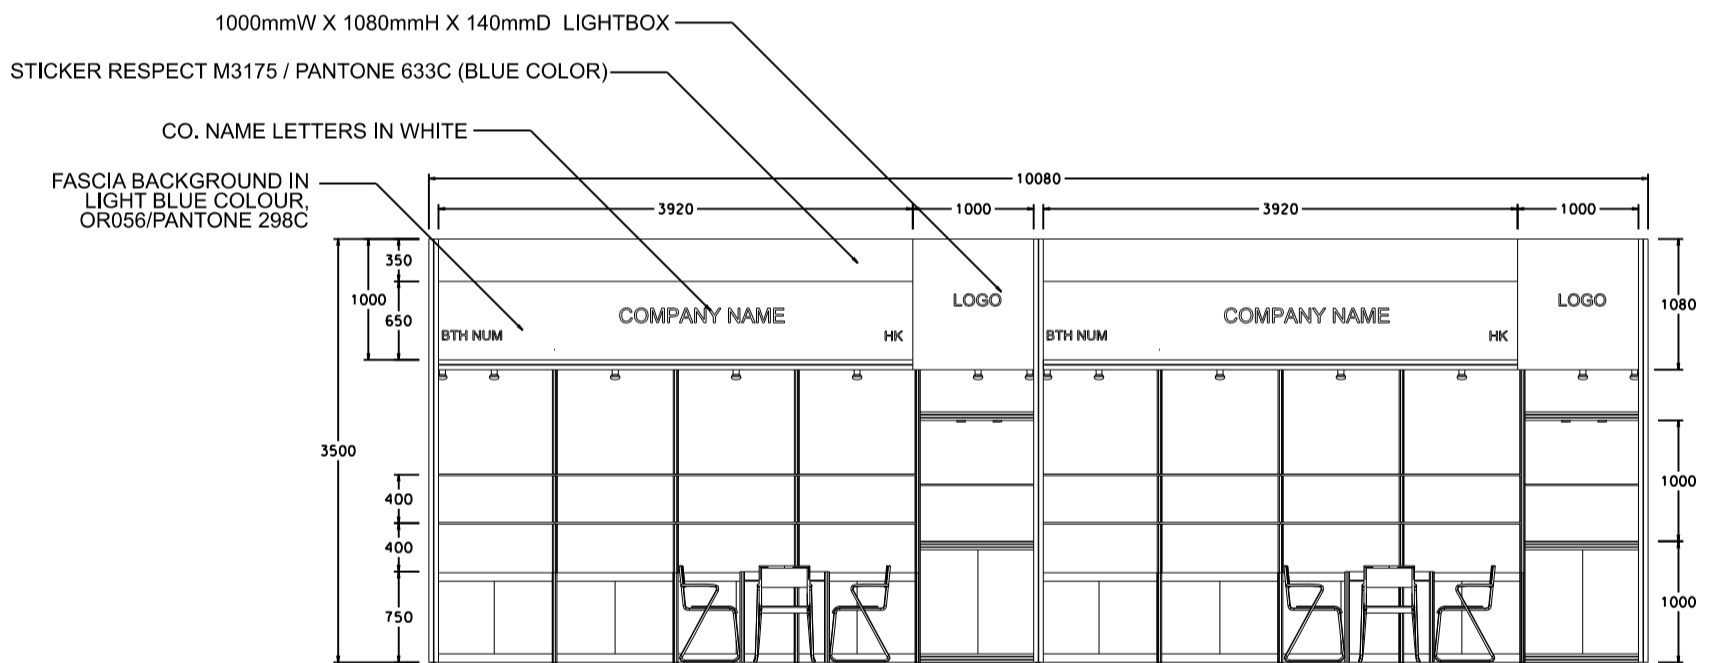

OPTION A (NO SHOWCASE - BLUE)

10M x 3M Hall of Fame Booth

十米乘三米品牌薈萃廊特級攤位

BOOTH SPECIFICATIONS		QTY.
	LOCKABLE CABINET 1000W x 500D x 750H mm	8
	WOODEN DISPLAY SHELF FLAT (3000W X 300D mm)	4
	WOODEN DISPLAY SHELF FLAT (1000W X 300D mm)	4
	TALL SHOWCASE W/ 1 LAYER OF GLASS SHELF AND 2 X 7W LED DOWNLIGHT (NO GLASS DOOR), CABINET UNDERNEATH	2
	800W SOCKET	6
	SPOTLIGHT 13 WATT LED LAMP (YELLOW LIGHT)	14
	700W x 700D x 750H mm MEETING TABLE	2
	BLACK LEATHER CHAIR	6
	CEILING BEAM	12.5M
	RUBBISH BIN & CARPET (30sqm.)	