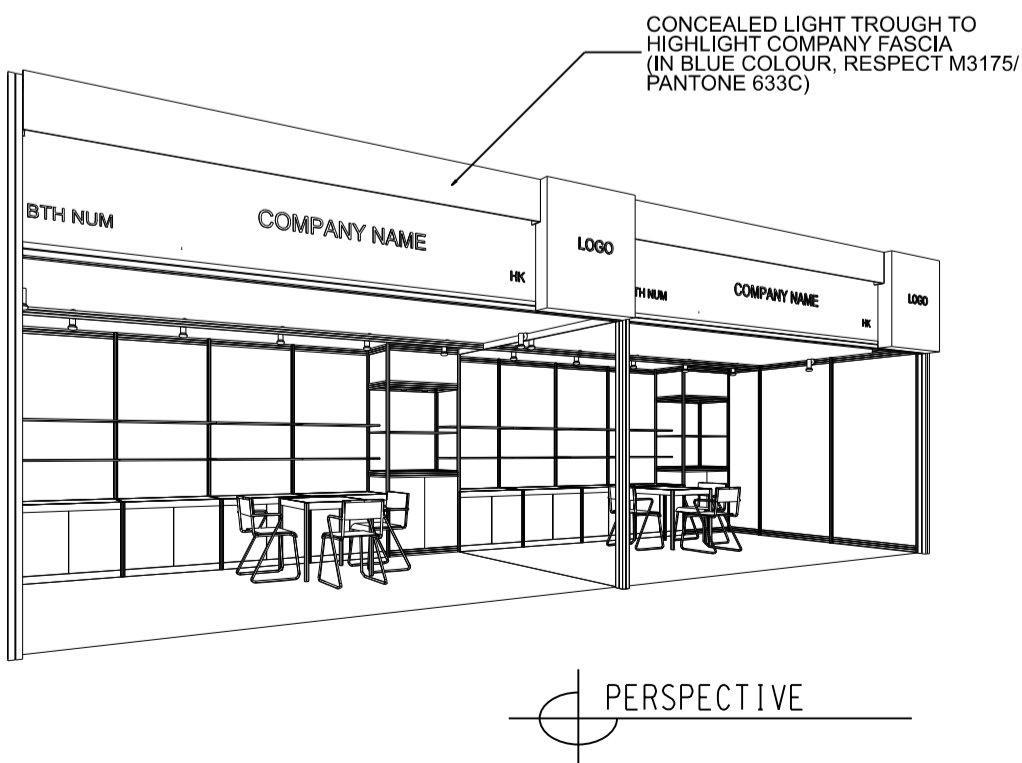

OPTION A (NO SHOWCASE - BLUE)

10M x 3M Hall of Fame Booth

十米乘三米品牌薈萃廊特級攤位

BOOTH SPECIFICATIONS		QTY.
	LOCKABLE CABINET 1000W x 500D x 750H mm	8
	WOODEN DISPLAY SHELF FLAT (3000W X 300D mm)	4
	WOODEN DISPLAY SHELF FLAT (1000W X 300D mm)	4
	TALL SHOWCASE W/ 1 LAYER OF GLASS SHELF AND 2 X 7W LED DOWNLIGHT (NO GLASS DOOR), CABINET UNDERNEATH	2
	800W SOCKET	6
	SPOTLIGHT 13 WATT LED LAMP (YELLOW LIGHT)	14
	700W x 700D x 750H mm MEETING TABLE	2
	BLACK LEATHER CHAIR	6
	CEILING BEAM	12.5M
	RUBBISH BIN & CARPET (30sqm.)	

*The Hong Kong Trade Development Council reserves the right to change the configuration if necessary.

*如有需要，香港貿易發展局有權更改攤位結構。