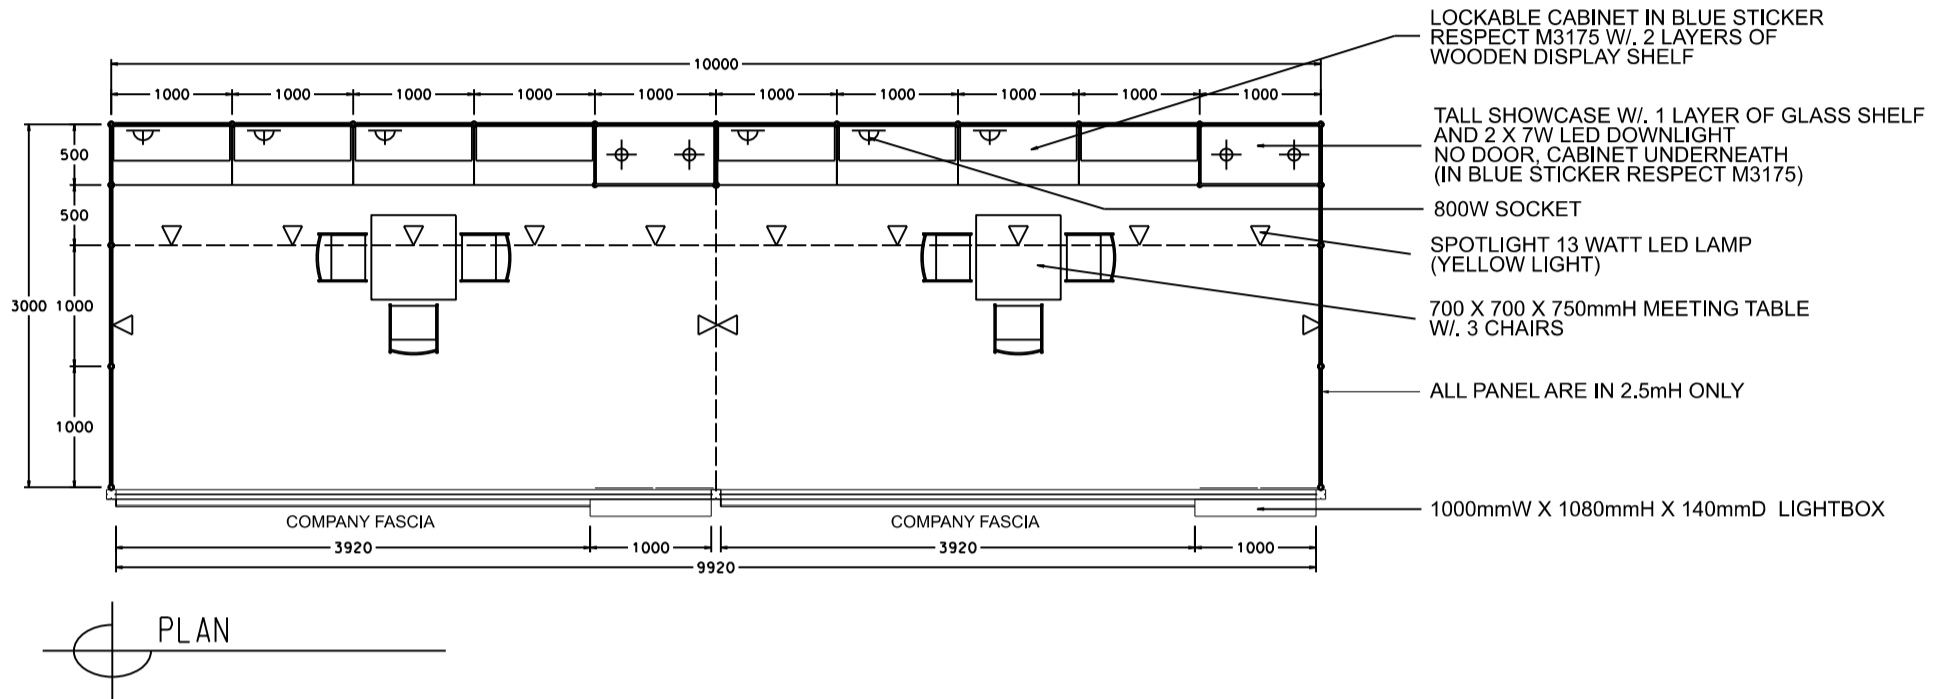

OPTION A (NO SHOWCASE - BLUE)

10M x 3M Hall of Fame Booth

十米乘三米品牌薈萃廊特級攤位

BOOTH SPECIFICATIONS		QTY.
	LOCKABLE CABINET 1000W x 500D x 750H mm	8
	WOODEN DISPLAY SHELF FLAT (3000W X 300D mm)	4
	WOODEN DISPLAY SHELF FLAT (1000W X 300D mm)	4
	TALL SHOWCASE W/ 1 LAYER OF GLASS SHELF AND 2 X 7W LED DOWNLIGHT (NO GLASS DOOR), CABINET UNDERNEATH	2
	800W SOCKET	6
	SPOTLIGHT 13 WATT LED LAMP (YELLOW LIGHT)	14
	700W x 700D x 750H mm MEETING TABLE	2
	BLACK LEATHER CHAIR	6
	CEILING BEAM	12.5M
	RUBBISH BIN & CARPET (30sqm.)	