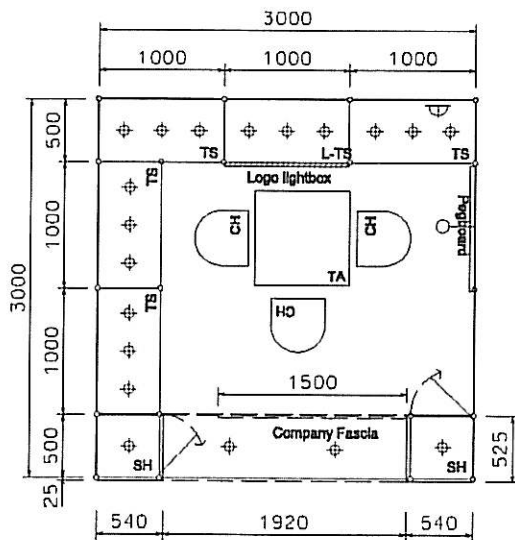

特級攤位 Premium Booth SD-F-9 3M(W) x 3M(D) x 3.5M(H)

PLAN