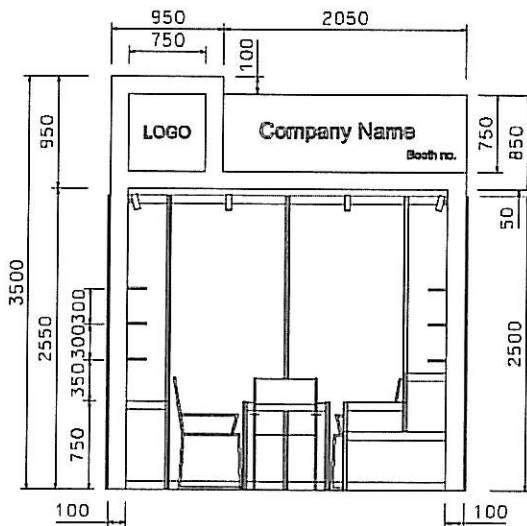

Booth Specification 攤位規格		15 sqm. QTY.
	Tall showcase in beige sticker lamination, 1 layer of glass shelf, 2 x 60W halogen downlights 米色高身障列飾櫃連1層玻璃層板，及2盞50瓦特石英燈(1mL x 0.5mD x 2.5mH)	1
	Lockable cabinet in beige sticker lamination 米色地櫃(1mL x 0.5mD x 0.75mH)	7.5
	Wooden shelf (flat) 木層板(1mL x 0.3mD)	18
	Square meeting table 正方形枱(0.7m x 0.7m x 0.75mH)	1
	Black leather chair 黑皮椅	3
	Longarmed spotlight w/23 watt energy saving lamp (yellow) 長臂射燈(約長300mm) 23瓦特極電燈膽(黃光)	10
	50W halogen light (for fascia) 50瓦特石英燈 (招牌用)	3
	800W square power plug socket 800瓦特方腳插座	1
	Company Logo 公司商標	1

* The Hong Kong Trade Development Council reserves the right to change the configuration if necessary.
* 如有需要，香港貿易發展局有權更改攤位結構。

特級攤位 Premium Booth SD-B-9 3M(W) x 3M(D) x 3.5M(H)

PLAN

PERSPECTIVE N.T.S.

FRONT ELEVATION

Booth Specification 攤位規格		9 sqm. QTY.
	Lockable cabinet in purple-blue sticker lamination 紫藍色地櫃 (1mL x 0.5mD x .75mH)	5
	Wooden shelf (flat) 木層板 (1mL x 0.3mD)	15
	0.6m x 0.6m x 1mH display podium in purple-blue sticker lamination 1米高紫藍色陳列平台	1
	0.6m x 0.6m x 0.76mH display podium in purple-blue sticker lamination 0.75米高紫藍色陳列平台	1
	1m x 0.5m x 0.5mH display podium in purple-blue sticker lamination 0.5米高紫藍色陳列平台	1
	Square meeting table 正方枱 (0.7m x 0.7m x 0.75mH)	1
	Black leather chair 黑皮椅	3
	Longarmed spotlight w/23 watt energy saving lamp (yellow) 長臂射燈(約長300mm) 23瓦特慳電燈(黃光)	8
	800W square pin power socket 800瓦特方腳插座	1
	Company Logo 公司商標	1