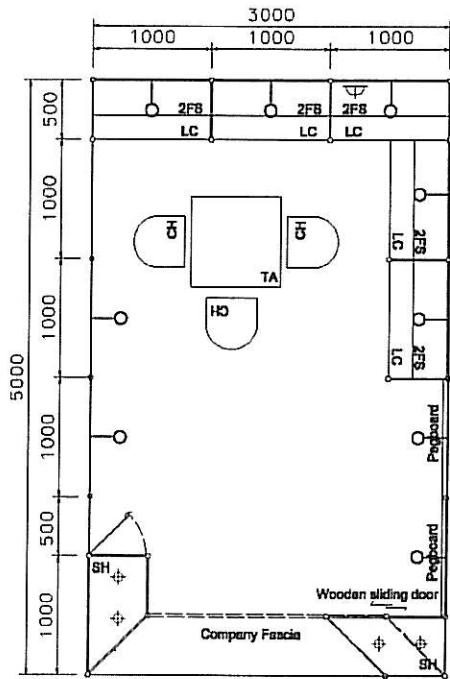

特級攤位 Premium Booth
SD-C-15
3M(W) x 5M(D) x 3.5M(H)

PLAN