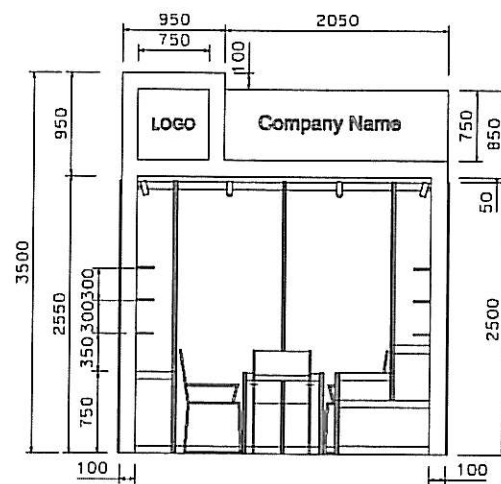

FRONT ELEVATION