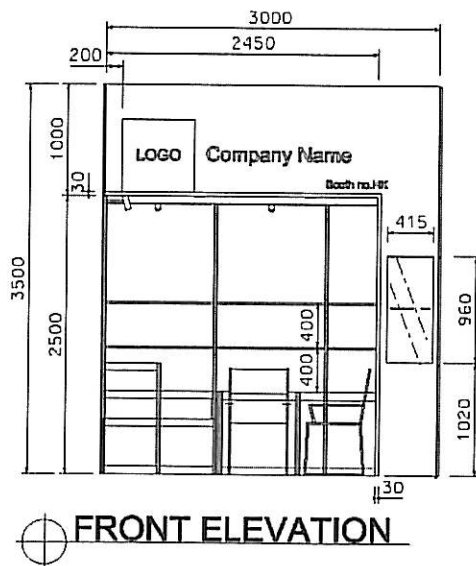

FRONT ELEVATION