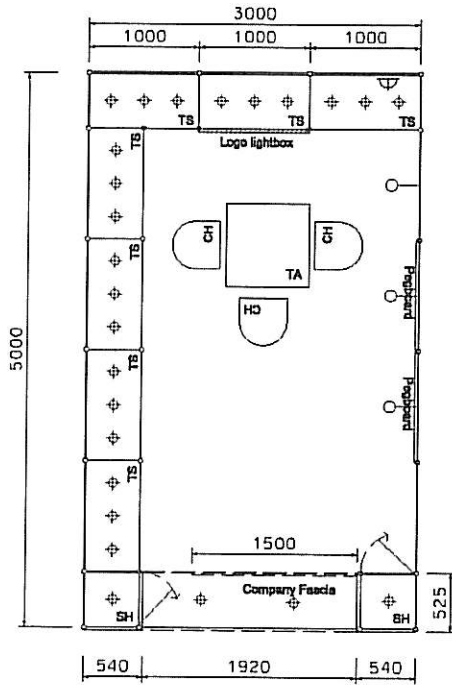

特級攤位 Premium Booth SD-F-15 3M(W) x 5M(D) x 3.5M(H)

PLAN