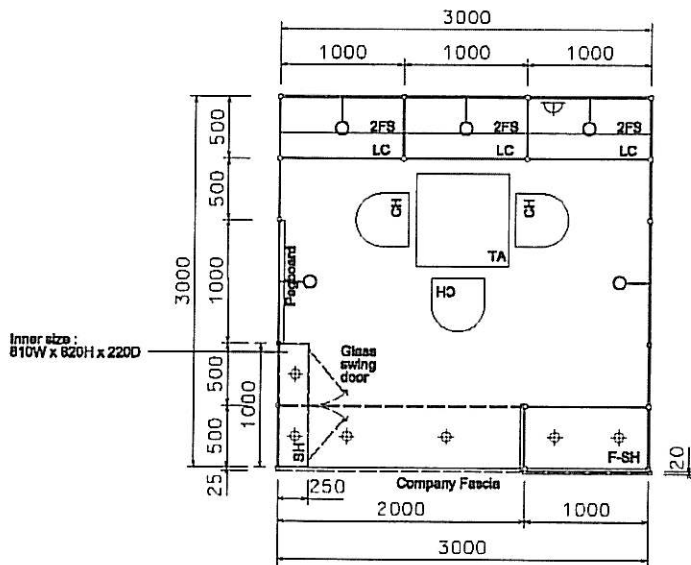

特級攤位 Premium Booth SD-G-9 3M(W) x 3M(D) x 3.5M(H)

Booth Specification 攤位規格	9 sqm. QTY.
Front display stand colour sticker lamination w/ 2 x (50W) halogen downlight (no door) (1m x 1m) 門前陳列櫃遮2盞50瓦特石英燈 (不遮門)	3
Side display showcase colour sticker lamination w/ 2 x (50W) halogen downlight (1m x 1m), with glass swing door 陳列櫃遮2盞50瓦特石英燈罩玻璃門	1
Lockable cabinet 地櫃 (1mL x 0.6mD x .75mH)	3
Wooden shelf (flat) 木板層 (1mL x 0.3mD)	8
Pegboard with 30 hooks 有孔陳列板遮30個勾 (1mW x 2.5mH)	1
Square meeting table 正方枱 (0.7m x 0.7m x 0.75mH)	1
Black leather chair 黑皮椅	3
Longarmed spotlight w/23 watt energy saving lamp (yellow) 長臂射燈(約長300mm) 23瓦特極電燈(黃光)	5
50W Halogen light (under fascia) 50瓦特石英燈 (招牌底)	2
800W square pin power socket 800瓦特方型插座	1

* The Hong Kong Trade Development Council reserves the right to change the configuration if necessary.
* 如有需要，香港貿易發展局有權更改攤位結構。