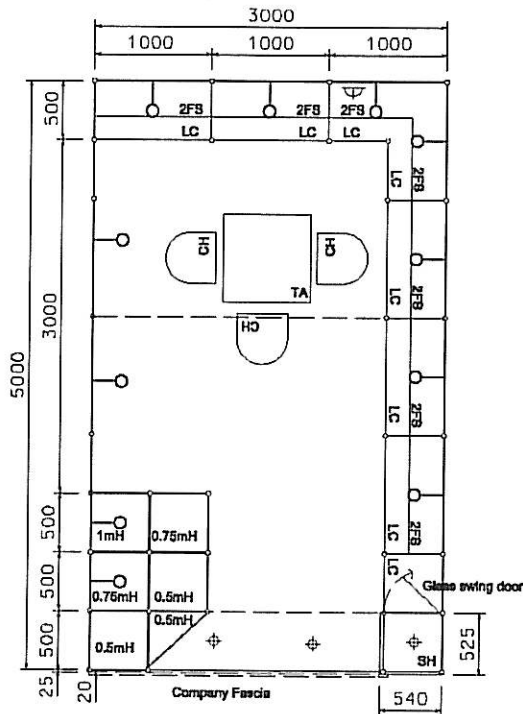

特級攤位 Premium Booth SD-E-15 3M(W) x 5M(D) x 3.5M(H)

PLAN