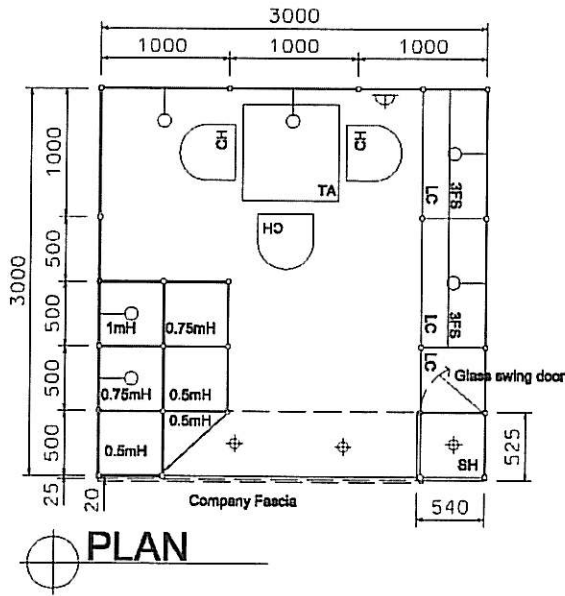

特級攤位 Premium Booth SD-E-9 3M(W) x 3M(D) x 3.5M(H)

Booth Specification 攤位規格		9 sqm. QTY.
	Lockable cabinet 地櫃 (1mL x 0.5mD x 75mH)	2.6
	Front showcase in colour sticker lamination w/ 1 no. of (50W) halogen downlight 高身陳列櫃連1層玻璃板及1盞50瓦特石英燈 (0.5mW x 0.5mD x 2.5mH)	1
	Wooden shelf (flat) 木層板 (1mL x 0.3mD)	6
	1mH podium in colour sticker lamination 1米高陳列平台 (0.5mL x 0.5mW)	1
	0.75mH podium in colour sticker lamination 0.75米高陳列平台 (0.5mL x 0.5mW)	2
	0.5mH podium in colour sticker lamination 0.5米高陳列平台 (0.5mL x 0.5mW)	3
	Square meeting table 正方形枱 (0.7m x 0.7m x 0.75mH)	1
	Black leather chair 風皮椅	3
	Longarmed spotlight w/23 watt energy saving lamp (yellow) 長臂射燈(約長300mm) 23瓦特電燈燈胆(黃光)	6
	50W Halogen light (under fascia) 50瓦特石英燈 (招牌底)	2
	800W square pin power socket 800瓦特方腳插座	1
	Company Logo 公司商標	1

* The Hong Kong Trade Development Council reserves the right to change the configuration if necessary.
* 如有需要，香港貿易發展局有權更改攤位結構。