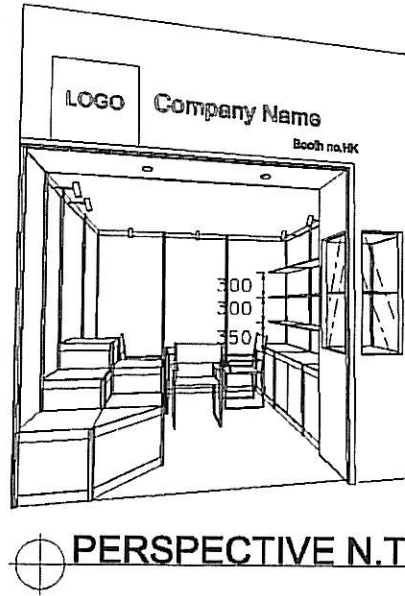

特級攤位 Premium Booth SD-E-9 3M(W) x 3M(D) x 3.5M(H)

Booth Specification 攤位規格		9 sqm. QTY.
	Lockable cabinet 地櫃 (1mL x 0.5mD x 75mH)	2.6
	Front showcase in colour sticker lamination w/ 1 no. of (50W) halogen downlight 高身陳列櫃連1層玻璃板及1盞50瓦特石英燈 (0.5mW x 0.5mD x 2.5mH)	1
	Wooden shelf (flat) 木層板 (1mL x 0.3mD)	6
	1mH podium in colour sticker lamination 1米高陳列平台 (0.5mL x 0.5mW)	1
	0.75mH podium in colour sticker lamination 0.75米高陳列平台 (0.5mL x 0.5mW)	2
	0.5mH podium in colour sticker lamination 0.5米高陳列平台 (0.5mL x 0.5mW)	3
	Square meeting table 正方形枱 (0.7m x 0.7m x 0.75mH)	1
	Black leather chair 風皮椅	3
	Longarmed spotlight w/23 watt energy saving lamp (yellow) 長臂射燈(約長300mm) 23瓦特電燈燈胆(黃光)	6
	50W Halogen light (under fascia) 50瓦特石英燈 (招牌底)	2
	800W square pin power socket 800瓦特方腳插座	1
	Company Logo 公司商標	1

* The Hong Kong Trade Development Council reserves the right to change the configuration if necessary.
* 如有需要，香港貿易發展局有權更改攤位結構。