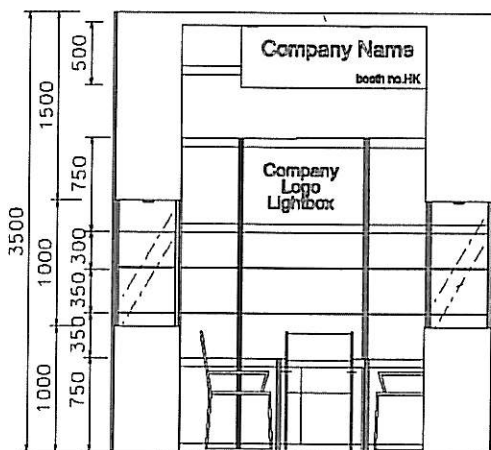

FRONT ELEVATION

Booth Specification 攤位規格	9 eqm. QTY.
Tall showcase with 2 layer of glass shelf (with no door), 3x 50W halogen downlights 高身陳列櫃連2層玻璃層板 (不連門) 及3個50瓦特石英燈	5
Front showcase in spray paint finish W/1 x 50W halogen downlight, with glass swing door 門前飾櫃連1個50瓦特石英燈, 連玻璃轉門	2
Square meeting table 正方形枱 (0.7m x 0.7m x 0.75mH)	1
Black leather chair 黑皮椅	3
Longarmed spotlight w/23 watt energy saving lamp (yellow) 長臂射燈 (約長300mm) 23瓦特省電燈膽 (黃光)	1
50W Halogen light 50瓦特石英燈 (射招牌)	2
800W square pin power socket 800瓦特方腳插座	1
Company Logo 公司商標 (1mL x 0.75mH)	1
Pegboard w/ 30 hooks 有孔陳列掛板連30個勾 (1mW x 2.5mH)	1

* The Hong Kong Trade Development Council reserves the right to change the configuration if necessary.
* 如有需要, 香港貿易發展局有權更改攤位結構。