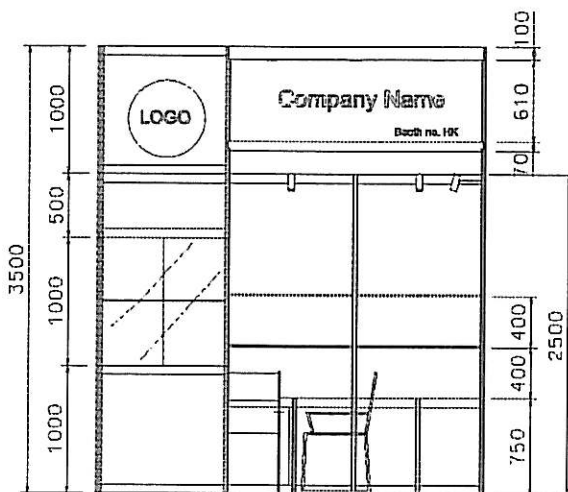

特級攤位 Premium Booth SD-A-9 3M(W) x 3M(D) x 3.5M(H)

PLAN

PERSPECTIVE N.T.S.

FRONT ELEVATION

Booth Specification 攤位規格		9 sqm. QTY.
	Tall showcase in beige sticker lamination, 1 layer of glass shelf, 2 x 50W halogen downlights 米色高身陳列飾櫃連1層玻璃層板·及2盞50瓦特石英燈(1mL x 0.5mD x 2.5mH)	1
	Lockable cabinet in beige sticker lamination 米色地櫃 (1mL x 0.5mD x 0.75mH)	5.5
	Wooden shelf (flat) 木層板 (1mL x 0.3mD)	12
	Square meeting table 正方枱 (0.7m x 0.7m x 0.75mH)	1
	Black leather chair 黑皮椅	3
	Longarmed spotlight w/23 watt energy saving lamp (yellow) 長臂射燈(約長300mm) 23瓦特省電燈膽(黃光)	6
	50W halogen light (for fascia) 50瓦特石英燈 (招牌用)	3
	800W square power pin socket 800瓦特方腳插座	1
	Company Logo 公司商標	1

* The Hong Kong Trade Development Council reserves the right to change the configuration if necessary.

* 如有需要，香港貿易發展局有權更改攤位結構。

特級攤位 Premium Booth SD-A-15 3M(W) x 5M(D) x 3.5M(H)

PLAN

PERSPECTIVE N.T.S

FRONT ELEVATION

Booth Specification 攤位規格		15 sqm. QTY.
	Tall showcase in beige sticker lamination, 1 layer of glass shelf, 2 x 60W halogen downlights 米色高身障列飾櫃連1層玻璃層板，及2盞50瓦特石英燈(1mL x 0.5mD x 2.5mH)	1
	Lockable cabinet in beige sticker lamination 米色地櫃(1mL x 0.5mD x 0.75mH)	7.5
	Wooden shelf (flat) 木層板(1mL x 0.3mD)	18
	Square meeting table 正方形枱(0.7m x 0.7m x 0.75mH)	1
	Black leather chair 黑皮椅	3
	Longarmed spotlight w/23 watt energy saving lamp (yellow) 長臂射燈(約長300mm) 23瓦特極電燈膽(黃光)	10
	50W halogen light (for fascia) 50瓦特石英燈 (招牌用)	3
	800W square power plug socket 800瓦特方腳插座	1
	Company Logo 公司商標	1