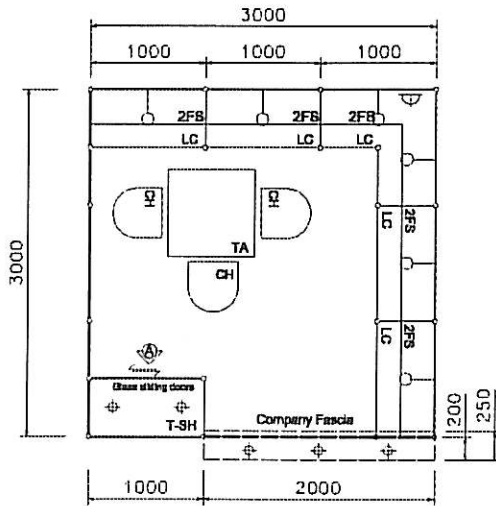

特級攤位 Premium Booth SD-A-9 3M(W) x 3M(D) x 3.5M(H)

PLAN

PERSPECTIVE N.T.S.

FRONT ELEVATION

Booth Specification 攤位規格		9 sqm. QTY.
	Tall showcase in beige sticker lamination, 1 layer of glass shelf, 2 x 50W halogen downlights 米色高身陳列飾櫃連1層玻璃層板·及2盞50瓦特石英燈(1mL x 0.5mD x 2.5mH)	1
	Lockable cabinet in beige sticker lamination 米色地櫃 (1mL x 0.5mD x 0.75mH)	5.5
	Wooden shelf (flat) 木層板 (1mL x 0.3mD)	12
	Square meeting table 正方枱 (0.7m x 0.7m x 0.75mH)	1
	Black leather chair 黑皮椅	3
	Longarmed spotlight w/23 watt energy saving lamp (yellow) 長臂射燈(約長300mm) 23瓦特省電燈膽(黃光)	6
	50W halogen light (for fascia) 50瓦特石英燈 (招牌用)	3
	800W square power pin socket 800瓦特方腳插座	1
	Company Logo 公司商標	1

* The Hong Kong Trade Development Council reserves the right to change the configuration if necessary.

* 如有需要，香港貿易發展局有權更改攤位結構。

特級攤位 Premium Booth SD-A-15 3M(W) x 5M(D) x 3.5M(H)

PLAN

PERSPECTIVE N.T.S

FRONT ELEVATION

Booth Specification 攤位規格		15 sqm. QTY.
	Tall showcase in beige sticker lamination, 1 layer of glass shelf, 2 x 60W halogen downlights 米色高身障列飾櫃連1層玻璃層板，及2盞50瓦特石英燈(1mL x 0.5mD x 2.5mH)	1
	Lockable cabinet in beige sticker lamination 米色地櫃(1mL x 0.5mD x 0.75mH)	7.5
	Wooden shelf (flat) 木層板(1mL x 0.3mD)	18
	Square meeting table 正方形枱(0.7m x 0.7m x 0.75mH)	1
	Black leather chair 黑皮椅	3
	Longarmed spotlight w/23 watt energy saving lamp (yellow) 長臂射燈(約長300mm) 23瓦特極電燈膽(黃光)	10
	50W halogen light (for fascia) 50瓦特石英燈 (招牌用)	3
	800W square power plug socket 800瓦特方腳插座	1
	Company Logo 公司商標	1