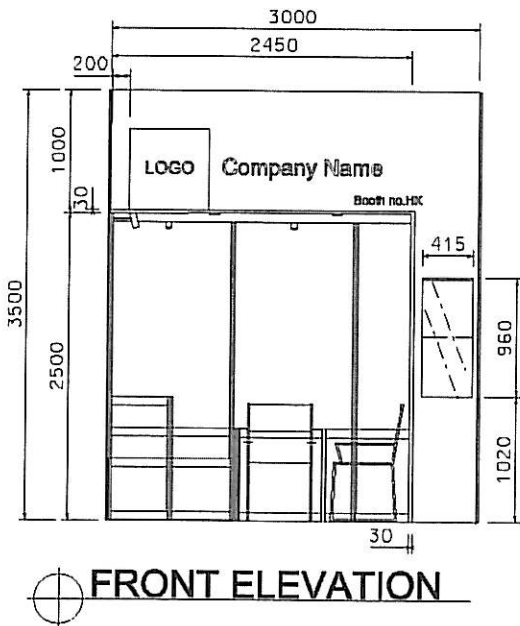

特級攤位 Premium Booth SD-E-9 3M(W) x 3M(D) x 3.5M(H)

Booth Specification 攤位規格		9 sqm. QTY.
	Lockable cabinet 地櫃 (1mL x 0.5mD x 75mH)	2.6
	Front showcase in colour sticker lamination w/ 1 no. of (50W) halogen downlight 高身陳列櫃連1層玻璃板及1盞50瓦特石英燈 (0.5mW x 0.5mD x 2.5mH)	1
	Wooden shelf (flat) 木層板 (1mL x 0.3mD)	6
	1mH podium in colour sticker lamination 1米高陳列平台 (0.5mL x 0.5mW)	1
	0.75mH podium in colour sticker lamination 0.75米高陳列平台 (0.5mL x 0.5mW)	2
	0.5mH podium in colour sticker lamination 0.5米高陳列平台 (0.5mL x 0.5mW)	3
	Square meeting table 正方形枱 (0.7m x 0.7m x 0.75mH)	1
	Black leather chair 風皮椅	3
	Longarmed spotlight w/23 watt energy saving lamp (yellow) 長臂射燈(約長300mm) 23瓦特電燈燈胆(黃光)	6
	50W Halogen light (under fascia) 50瓦特石英燈 (招牌底)	2
	800W square pin power socket 800瓦特方腳插座	1
	Company Logo 公司商標	1

* The Hong Kong Trade Development Council reserves the right to change the configuration if necessary.
* 如有需要，香港貿易發展局有權更改攤位結構。