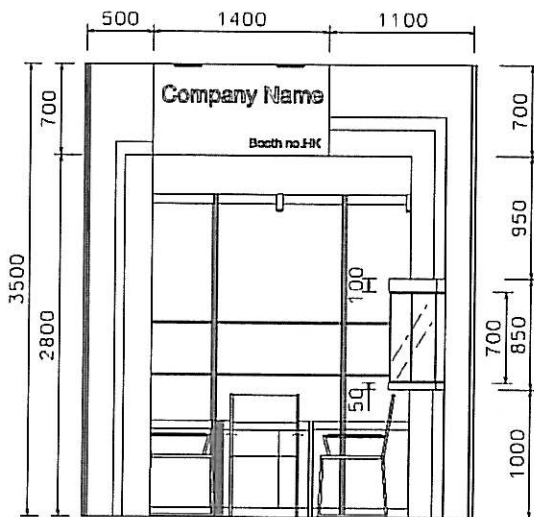

FRONT ELEVATION

Booth Specification 攤位規格	9 sqm. QTY.
Front glass showcase with glass swing door. w/ 1 x (50W) halogen downlight (0.4mW x 0.4mD x 0.8mH) 玻璃陳列櫃連1盞50瓦特石英燈	1
Lockable cabinet 地櫃 (1mL x 0.5mD x 75mH)	3
Wooden shelf (flat) 木層板 (1mL x 0.3mD)	6
Pegboard with 30 hooks 有孔陳列板連30個掛勾 (1mW x 2.6mH)	1
Square meeting table 正方枱 (0.7m x 0.7m x 0.75mH)	1
Black leather chair 黑皮椅	3
Longarmed spotlight w/23 watt energy saving lamp (yellow) 長臂射燈(約長300mm) 23瓦特省電燈胆(黃光)	5
150W Gilbert lamp (for fascia) 150瓦特霓虹燈 (射招牌)	2
800W square pin power socket 800瓦特方腳插座	1