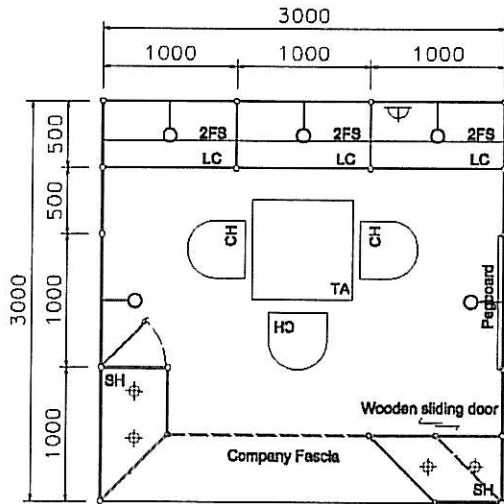

特級攤位 Premium Booth SD-C-9 3M(W) x 3M(D) x 3.5M(H)

PLAN