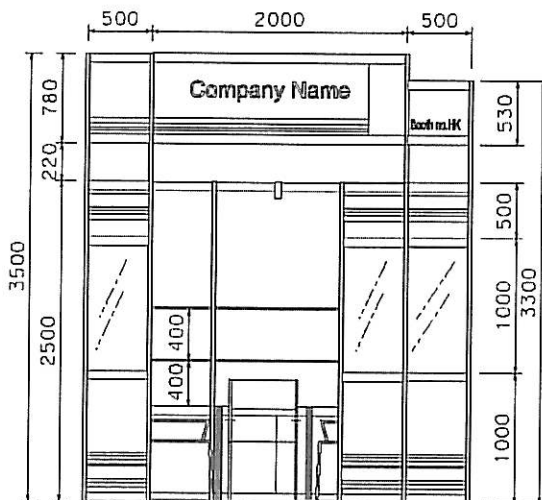

FRONT ELEVATION

Booth Specification 攤位規格	9 sqm. QTY.
Front glass showcase in sticker lamination with white wooden sliding door. w/ 2 x (50W) halogen downlight (1M W x 0.5mD x 2.5M H) 1米闊高身陳列飾櫃連 2 盞50瓦特石英燈 (1M W x 0.5mD x 2.5M H)	1
Front glass showcase in sticker lamination with white wooden sliding doors. w/ 2 x (50W) halogen downlight 1米闊高身陳列飾櫃連 2 盞50瓦特石英燈 (1mL x 0.6mD x 2.5M H)	1
Lockable cabinet 地櫃 (1mL x 0.5mD x 75mH)	3
Wooden shelf (flat)木層板 (1mL x 0.3mD)	6
Pegboard with 30 hooks 有孔陳列板連30個勾 (1mW x 2.5mH)	1
Square meeting table 正方枱 (0.7m x 0.7m x 0.75mH)	1
Black leather chair 黑皮椅	3
Longarmed spotlight w/23 watt energy saving lamp (yellow) 長臂射燈(約長300mm) 23瓦特螢電燈胆(黃光)	5
800W square pin power socket 800瓦特方腳插座	1

* The Hong Kong Trade Development Council reserves the right to change the configuration if necessary.
* 如有需要，香港貿易發展局有權更改攤位結構。