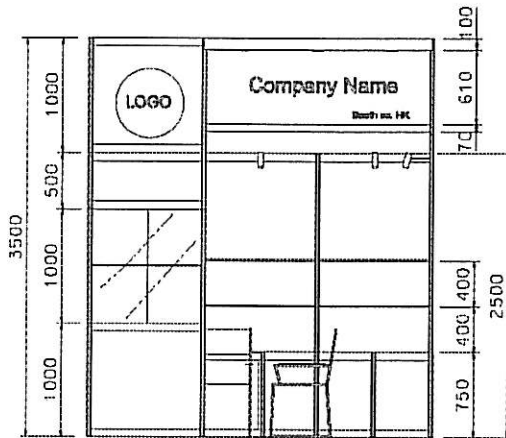

特級攤位 Premium Booth SD-A-9 3M(W) x 3M(D) x 3.5M(H)

PLAN

PERSPECTIVE N.T.S.

FRONT ELEVATION

Booth Specification 攤位規格		9 sqm. QTY.
	Tall showcase in beige sticker lamination, 1 layer of glass shelf, 2 x 50W halogen downlights 米色高身陳列飾櫃連1層玻璃層板·及2盞50瓦特石英燈(1mL x 0.5mD x 2.5mH)	1
	Lockable cabinet in beige sticker lamination 米色地櫃 (1mL x 0.5mD x 0.75mH)	5.5
	Wooden shelf (flat) 木層板 (1mL x 0.3mD)	12
	Square meeting table 正方枱 (0.7m x 0.7m x 0.75mH)	1
	Black leather chair 黑皮椅	3
	Longarmed spotlight w/23 watt energy saving lamp (yellow) 長臂射燈(約長300mm) 23瓦特省電燈膽(黃光)	6
	50W halogen light (for fascia) 50瓦特石英燈 (招牌用)	3
	800W square power pin socket 800瓦特方腳插座	1
	Company Logo 公司商標	1

Booth Specification 攤位規格		15 sqm. QTY.
	Tall showcase in beige sticker lamination, 1 layer of glass shelf, 2 x 60W halogen downlights 米色高身障列飾櫃連1層玻璃層板，及2盞50瓦特石英燈(1mL x 0.5mD x 2.5mH)	1
	Lockable cabinet in beige sticker lamination 米色地櫃(1mL x 0.5mD x 0.75mH)	7.5
	Wooden shelf (flat) 木層板(1mL x 0.3mD)	18
	Square meeting table 正方形枱(0.7m x 0.7m x 0.75mH)	1
	Black leather chair 黑皮椅	3
	Longarmed spotlight w/23 watt energy saving lamp (yellow) 長臂射燈(約長300mm) 23瓦特極電燈膽(黃光)	10
	50W halogen light (for fascia) 50瓦特石英燈 (招牌用)	3
	800W square power plug socket 800瓦特方腳插座	1
	Company Logo 公司商標	1

Booth Specification 攤位規格		9 sqm. QTY.
	Lockable cabinet in purple-blue sticker lamination 紫藍色地櫃 (1mL x 0.5mD x .75mH)	5
	Wooden shelf (flat) 木層板 (1mL x 0.3mD)	15
	0.6m x 0.6m x 1mH display podium in purple-blue sticker lamination 1米高紫藍色陳列平台	1
	0.6m x 0.6m x 0.76mH display podium in purple-blue sticker lamination 0.75米高紫藍色陳列平台	1
	1m x 0.5m x 0.5mH display podium in purple-blue sticker lamination 0.5米高紫藍色陳列平台	1
	Square meeting table 正方枱 (0.7m x 0.7m x 0.75mH)	1
	Black leather chair 黑皮椅	3
	Longarmed spotlight w/23 watt energy saving lamp (yellow) 長臂射燈(約長300mm) 23瓦特慳電燈(黃光)	8
	800W square pin power socket 800瓦特方腳插座	1
	Company Logo 公司商標	1