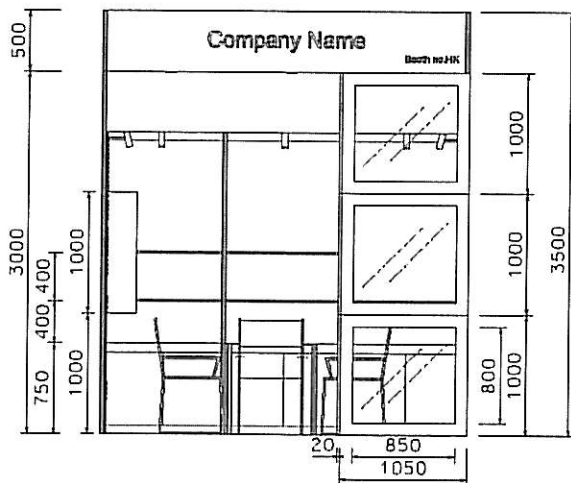

特級攤位 Premium Booth SD-G-9 3M(W) x 3M(D) x 3.5M(H)

Booth Specification 攤位規格	9 sqm. QTY.
Front display stand colour sticker lamination w/ 2 x (50W) halogen downlight (no door) (1m x 1m) 門前陳列櫃遮2盞50瓦特石英燈 (不遮門)	3
Side display showcase colour sticker lamination w/ 2 x (50W) halogen downlight (1m x 1m), with glass swing door 陳列櫃遮2盞50瓦特石英燈罩玻璃門	1
Lockable cabinet 地櫃 (1mL x 0.6mD x .75mH)	3
Wooden shelf (flat) 木板層 (1mL x 0.3mD)	8
Pegboard with 30 hooks 有孔陳列板遮30個勾 (1mW x 2.5mH)	1
Square meeting table 正方枱 (0.7m x 0.7m x 0.75mH)	1
Black leather chair 黑皮椅	3
Longarmed spotlight w/23 watt energy saving lamp (yellow) 長臂射燈(約長300mm) 23瓦特極電燈(黃光)	5
50W Halogen light (under fascia) 50瓦特石英燈 (招牌底)	2
800W square pin power socket 800瓦特方型插座	1

* The Hong Kong Trade Development Council reserves the right to change the configuration if necessary.
* 如有需要，香港貿易發展局有權更改攤位結構。