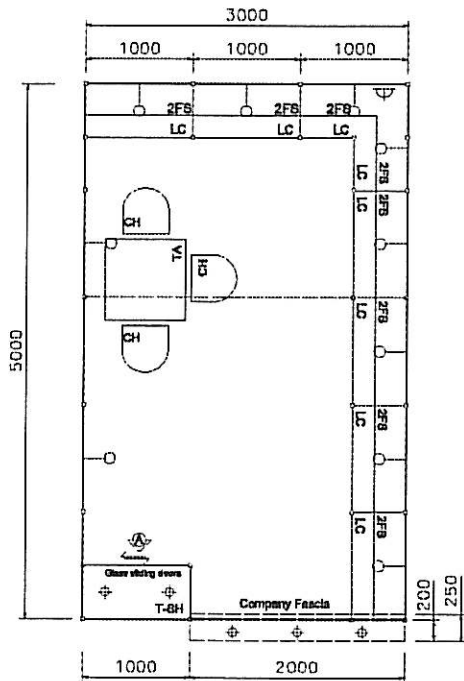

特級攤位 Premium Booth SD-A-15 3M(W) x 5M(D) x 3.5M(H)

PLAN