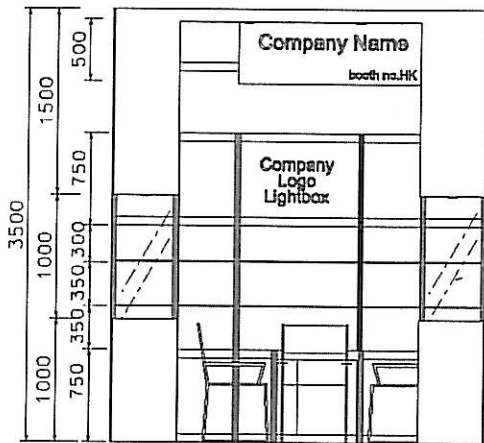

FRONT ELEVATION

Booth Specification 攤位規格		15 sqm. QTY.
	Tall showcase with 2 layer of glass shelf (with no door), 3x 50W halogen downlights 高身陳列櫃連2層玻璃層板 (不連門) 及3盞50瓦特石英燈	7
	Front showcase in spray paint finish W/1 x 50W halogen downlight, with glass swing door 門前飾櫃連1盞50瓦特石英燈, 連玻璃轉門	2
	Square meeting table 正方形 (0.7m x 0.7m x 0.75mH)	1
	Black leather chair 黑皮椅	3
	Longarmed spotlight w/23 watt energy saving lamp (yellow) 長臂射燈(約長300mm) 23瓦特電燈膽(黃光)	3
	50W Halogen light 50瓦特石英燈 (射招牌)	2
	800W square pin power socket 800瓦特方腳插座	1
	Company Logo 公司商標 (1mL x 0.75mH)	1
	Pegboard w/ 30 hooks 有孔陳列掛板連30個勾 (1mW x 2.5mH)	2

* The Hong Kong Trade Development Council reserves the right to change the configuration if necessary.
* 如有需要, 香港貿易發展局有權更改攤位結構。