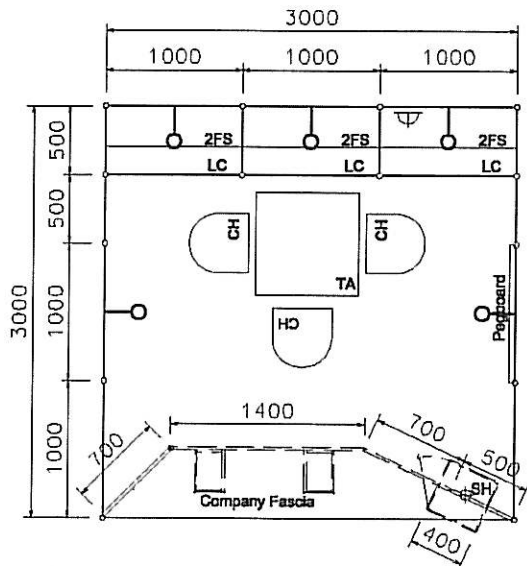

特級攤位 Premium Booth SD-D-9 3M(W) x 3M(D) x 3.5M(H)

PLAN