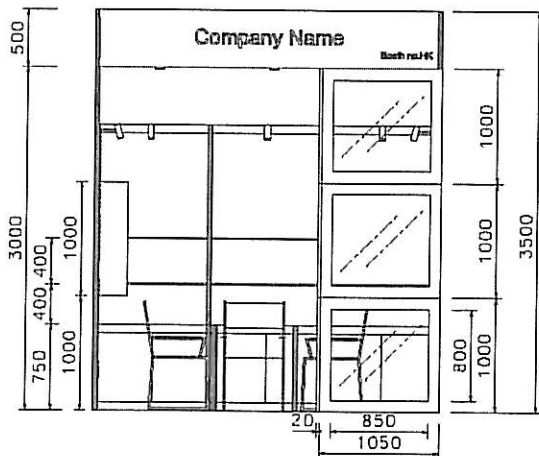

FRONT ELEVATION