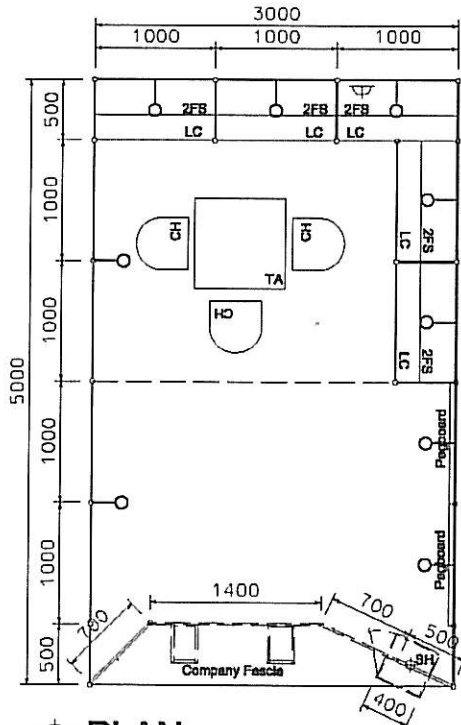

特級攤位 Premium Booth SD-D-15 3M(W) x 5M(D) x 3.5M(H)

PLAN