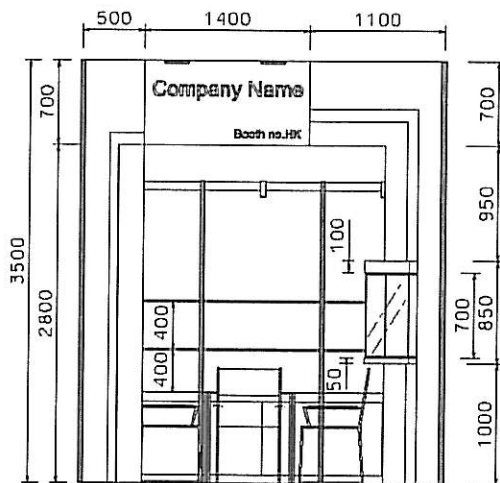

Booth Specification 攤位規格		15 sqm. QTY.
	Front glass showcase in sticker lamination with white wooden awning door, w/ 2 x (50W) halogen downlight (1M W x 0.5mD x 2.5M H) 1米闊高身障列飾櫃連 2 盞50瓦特石英燈 (1M L x 0.5m D x 2.5M H)	1
	Front glass showcase in sticker lamination with white wooden sliding doors, w/ 2 x (50W) halogen downlight 1米闊高身障列飾櫃連 2 盞50瓦特石英燈 (1m L x 0.5m D x 2.5M H)	1
	Lockable cabinet 地櫃 (1m L x 0.6m D x 75m H)	5
	Wooden shelf (flat) 木層板 (1m L x 0.3m D)	10
	Pegboard with 30 hooks 有孔障列板連30個勾 (1m W x 2.5m H)	2
	Square meeting table 正方枱 (0.7m x 0.7m x 0.75m H)	1
	Black leather chair 黑皮椅	3
	Longarmed spotlight w/23 watt energy saving lamp (yellow) 長臂射燈(約長300mm) 23瓦特省電燈泡(黃光)	8
	800W square pin power socket 800瓦特方腳插座	1

Booth Specification 攤位規格	9 sqm. QTY.
Front glass showcase with glass swing door. w/ 1 x (50W) halogen downlight (0.4mW x 0.4mD x 0.8mH) 玻璃陳列櫃連1盞50瓦特石英燈	1
Lockable cabinet 地櫃 (1mL x 0.5mD x 75mH)	3
Wooden shelf (flat) 木層板 (1mL x 0.3mD)	6
Pegboard with 30 hooks 有孔陳列板連30個掛勾 (1mW x 2.6mH)	1
Square meeting table 正方枱 (0.7m x 0.7m x 0.75mH)	1
Black leather chair 黑皮椅	3
Longarmed spotlight w/23 watt energy saving lamp (yellow) 長臂射燈(約長300mm) 23瓦特省電燈胆(黃光)	5
150W Gilbert lamp (for fascia) 150瓦特霓虹燈 (射招牌)	2
800W square pin power socket 800瓦特方腳插座	1

特級攤位 Premium Booth SD-D-15 3M(W) x 5M(D) x 3.5M(H)

PLAN

PERSPECTIVE N.T.S.

FRONT ELEVATION

Booth Specification 攤位規格	15 sqm. QTY.
Front glass showcase with glass swing door, w/ 1 x (50W) halogen downlight (0.4mW x 0.4mD x 0.8mH) 玻璃陳列櫃連1盞50瓦特石英燈	1
Lockable cabinet 地櫃 (1mL x 0.5mD x 75mH)	5
Wooden shelf (flat) 木層板 (1mL x 0.3mD)	10
Pegboard with 30 hooks 有孔陳列板連30個掛勾 (1mW x 2.5mH)	2
Square meeting table 正方枱 (0.7m x 0.7m x 0.75mH)	1
Black leather chair 黑皮椅	3
Longarmed spotlight w/23 watt energy saving lamp (yellow) 長臂射燈(約長300mm) 23瓦特省電燈膽(黃光)	9
150W Gilbert lamp (for fascia) 150瓦特泛光燈(射招牌)	2
800W square pin power socket 800瓦特方腳插座	1