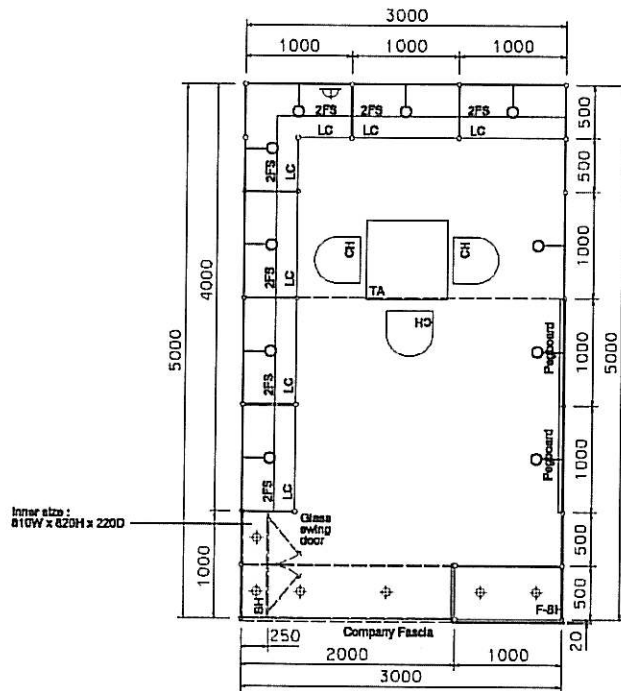

特級攤位 Premium Booth
SD-G-15
3M(W) x 5M(D) x 3.5M(H)

PLAN