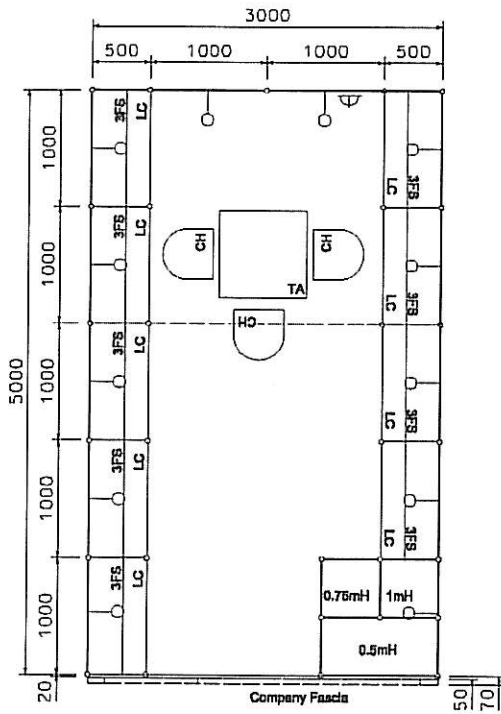

特級攤位 Premium Booth SD-B-15 3M(W) x 5M(D) x 3.5M(H)

PLAN