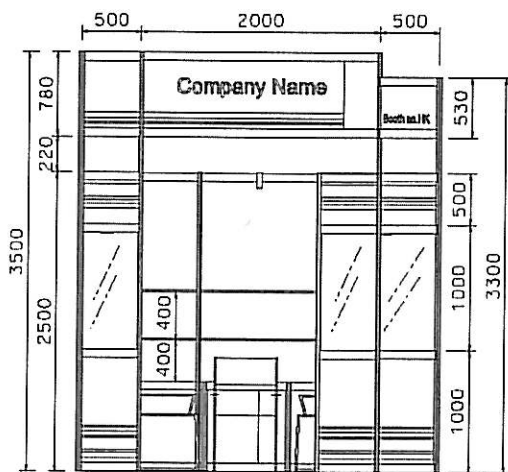

FRONT ELEVATION

Booth Specification 攤位規格		15 sqm. QTY.
	Front glass showcase in sticker lamination with white wooden awning door, w/ 2 x (50W) halogen downlight (1M W x 0.5mD x 2.5M H) 1米闊高身障列飾櫃連 2 盞50瓦特石英燈 (1M L x 0.5m D x 2.5M H)	1
	Front glass showcase in sticker lamination with white wooden sliding doors, w/ 2 x (50W) halogen downlight 1米闊高身障列飾櫃連 2 盞50瓦特石英燈 (1m L x 0.5m D x 2.5M H)	1
	Lockable cabinet 地櫃 (1m L x 0.6m D x 75m H)	5
	Wooden shelf (flat) 木層板 (1m L x 0.3m D)	10
	Pegboard with 30 hooks 有孔障列板連30個勾 (1m W x 2.5m H)	2
	Square meeting table 正方枱 (0.7m x 0.7m x 0.75m H)	1
	Black leather chair 黑皮椅	3
	Longarmed spotlight w/23 watt energy saving lamp (yellow) 長臂射燈(約長300mm) 23瓦特省電燈泡(黃光)	8
	800W square pin power socket 800瓦特方腳插座	1

* The Hong Kong Trade Development Council reserves the right to change the configuration if necessary.
* 如有需要，香港貿易發展局有權更改攤位結構。