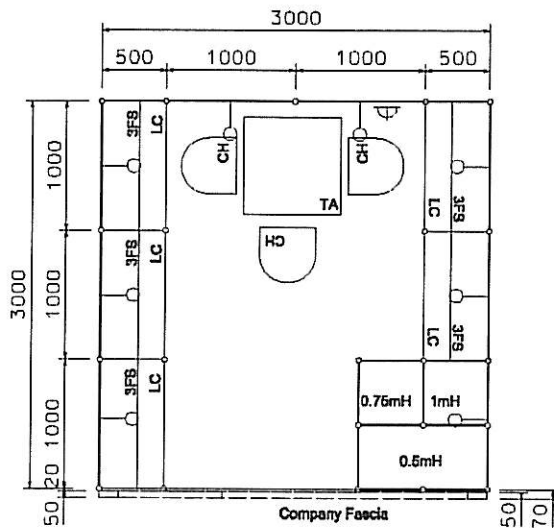

特級攤位 Premium Booth SD-B-9 3M(W) x 3M(D) x 3.5M(H)

PLAN