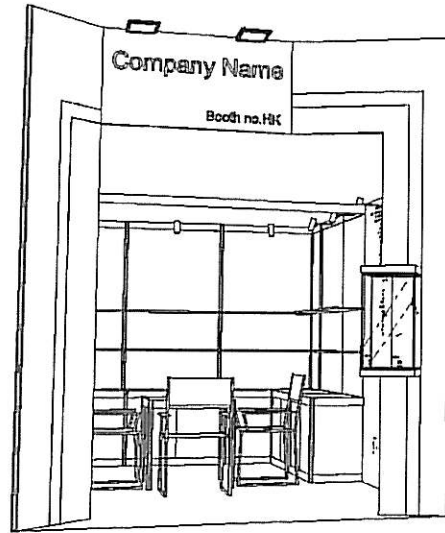

PERSPECTIVE N.T.S.