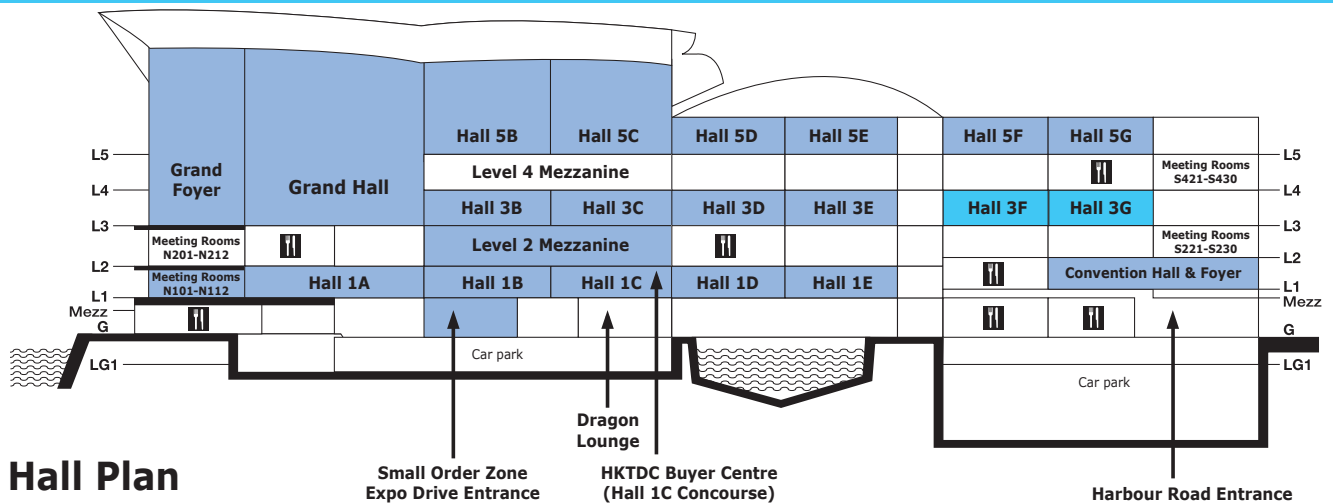

Group Pavilion	Hall Location/Site
Chinese mainland	Hall 1 Concourse, Halls 5B-E, Convention Hall, Grand Hall & Grand Foyer
Chinese mainland (Jiangmen)	Level 2 Mezzanine
Korea	Halls 3B-E
Taiwan	Halls 5B-E & Concourse

Product Display	Hall Location/Site
Eco-Friendly Products New	Hall 1E Concourse
Healthcare & Well-being New	Hall 1E Concourse
Mobile Devices & Accessories New	Hall 1E Concourse
Silver Market	Hall 1E Concourse
Small Order Zone New	Expo Drive Entrance
Technology and Innovation New	Halls 5F-G Concourse

Concurrent Event	Hall Location/Site
HKTDC International ICT Expo	Halls 3F-G