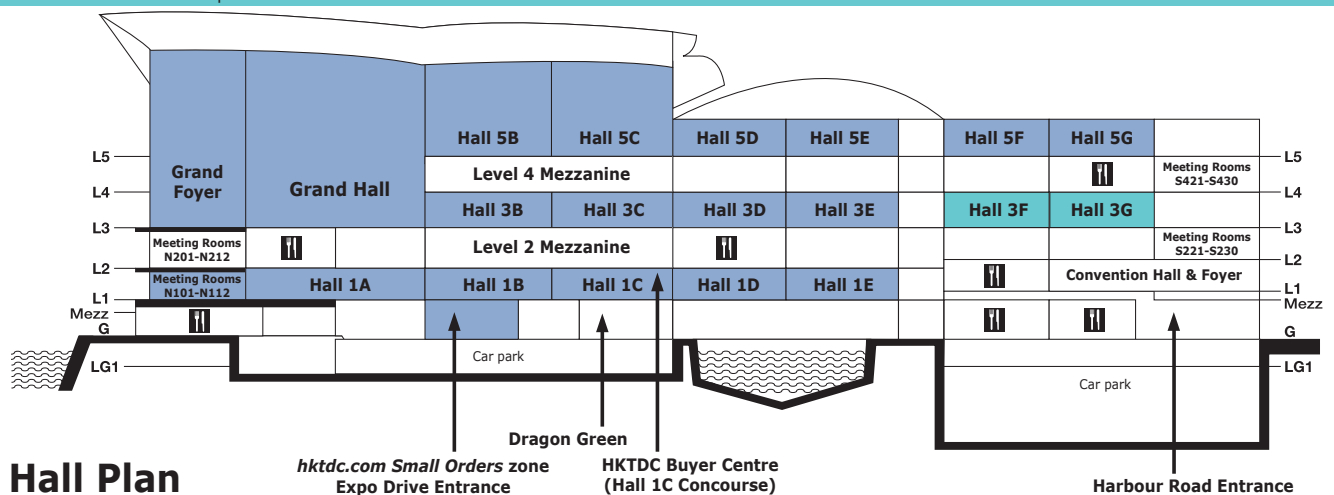

Guide to Zones and Group Pavilions

Zone	Hall Location/Site
3D Printing	Halls 5B-C
Audio Visual Products	Halls 3D-E
Business of IP Zone	Halls 5F-G Concourse
Connected Home	Hall 5F
Digital Imaging	Hall 3E
Eco-Friendly Products	Hall 5F
Electronic Accessories	Halls 5B-E
Electronic Gaming	Hall 5G
Electronic Manufacturing Services (EMS)	Hall 5C
Electronic Parts, Components and Production Technology	Hall 5B
Entertainment World	Hall 5F
Exhibitor's Showroom	Meeting Rooms N100 Series
Fitness and Beauty	Hall 5F
Hall of Fame (branded electronic products) • Digital Entertainment • Gadgets World • Home Tech • Power & Accessories • Wireless & Communications	Halls 1A-E
Healthcare Electronics	Halls 3B-E
Home Appliances	Hall 3B, Hall 5F
iAccessories	Hall 5G
In-Vehicle Electronics & Navigation Systems	Halls 3B-E
Industrial Design & Brand Management Services Zone New	Halls 5F-G Concourse
Office Automation & Equipment	Hall 3C
Packaging & Design	Hall 5C
Personal Electronics	Hall 3C
Robotics & Unmanned Tech	Halls 5F-G
Security Products	Hall 3 Concourse
Startup New	Hall 3 Concourse
Telecommunications Products	Halls 3C-D
Testing, Certification & Inspection Services	Hall 3 Concourse
Trade Services	Hall 5C
Virtual Reality New	Halls 5F-G
Wearable Electronics	Halls 5F-G

Product Display	Hall Location/Site
Consumer Technology	Hall 1E Entrance
Small Orders Zone	Expo Drive Entrance

Concurrent Event	Hall Location/Site
HKTDC International ICT Expo	Halls 3F-G

Booth Legend

展位位置圖例

Hall Location/Site 展覽廳位置/場地	Level 樓層
1A-1E Halls 展覽廳 1A-1E	L1 一樓
1CON Hall 1 Concourse 展覽廳1大堂	L1 一樓
3B-3E Halls 展覽廳 3B-3E	L3 三樓
3F-3G Halls 展覽廳 3F-3G	L3 三樓
3CON Hall 3 Concourse 展覽廳3大堂	L3 三樓
5B-5E Halls 展覽廳 5B-5E	L5 五樓
5F-5G Halls 展覽廳 5F-5G	L5 五樓
5CON Hall 5 Concourse 展覽廳5大堂	L5 五樓
GH Grand Hall & Grand Foyer 大會堂及大會堂前廳	L3 三樓
N100 Meeting Rooms N100 Series 會議室 N100 系列	L1 一樓