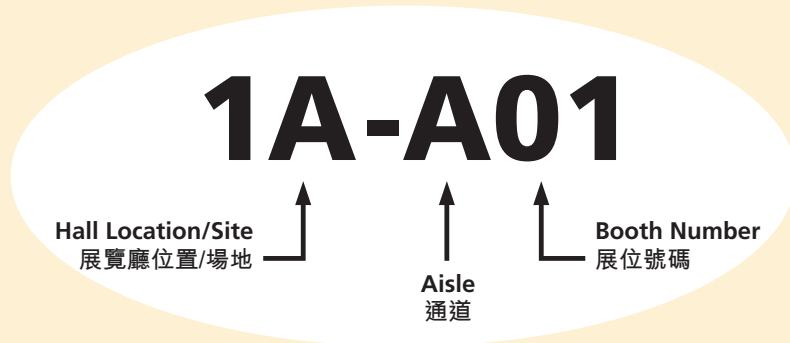

Group Pavilion	Hall Location/Site
Chinese mainland	Hall 1 Concourse, Hall 5E
Chinese mainland (Pro Audio & TV Mounts, Home Appliances, Parts & Accessories for Smart Devices, Sports & Outdoor Tech)	Grand Hall & Grand Foyer
Chinese mainland (Beihai) New	Hall 5F
Chinese mainland (Jiangmen)	Hall 5F
Chinese mainland (Zhuhai)	Hall 3C
Korea	Hall 3C
Taiwan	Hall 5B

Product Display	Hall Location/Site
Consumer Technology	Hall 1E Entrance
Small Orders Zone	Expo Drive Entrance

Concurrent Event	Hall Location/Site
HKTDC International ICT Expo	Halls 3F-G

Booth Legend

展位位置圖例

Hall Location/Site 展覽廳位置/場地	Level 樓層
1A-1E Halls 展覽廳 1A-1E	L1 一樓
1CON Hall 1 Concourse 展覽廳1大堂	L1 一樓
3B-3E Halls 展覽廳 3B-3E	L3 三樓
3F-3G Halls 展覽廳 3F-3G	L3 三樓
3CON Hall 3 Concourse 展覽廳3大堂	L3 三樓
5B-5E Halls 展覽廳 5B-5E	L5 五樓
5F-5G Halls 展覽廳 5F-5G	L5 五樓
5CON Hall 5 Concourse 展覽廳5大堂	L5 五樓
GH Grand Hall & Grand Foyer 大會堂及大會堂前廳	L3 三樓
N100 Meeting Rooms N100 Series 會議室 N100 系列	L1 一樓