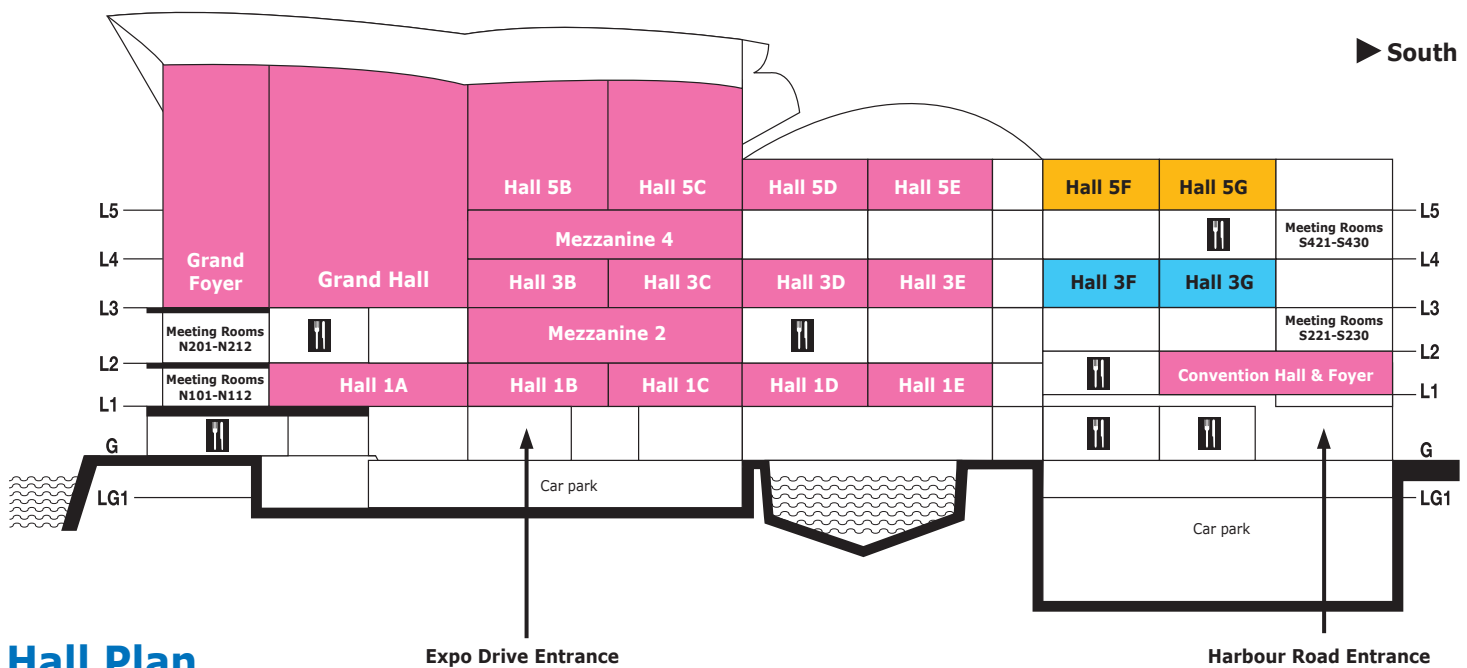

Guide to Zones and Group Pavilions

Zones	Hall Location/Site	Zones	Hall Location/Site
Audio Visual Products	Hall 3E & Convention Foyer	Home Appliances	Hall 3B
Digital Imaging	Hall 3E & South Concourse	In-Vehicle Electronics & Navigation System	Hall 3D
Electronic Accessories	Halls 5C-E	Metal Parts & Components Pavilion	Hall 5B
Electronic Gaming	Hall 3C	Office Automation & Equipment	Hall 3C
Electronic Manufacturing Services (EMS)	Hall 5C	Personal Electronics	Hall 3C & Convention Hall
Electronic Parts, Components and Production Technology	Hall 5B	Protective & Storage Solutions for Electronics	Hall 5C
Far Infrared Rays Technology Pavilion	Hall 3 Concourse	Security Products	Hall 3 Concourse
Hall of Fame • Digital Entertainment • Gadgets World • Home Tech • Power & Accessories • Wireless & Communications	Halls 1A-E & Concourse	Solar Photovoltaic Technology Zone	Hall 5 Concourse
Healthcare Electronics	Hall 3B	Telecommunications Products	Hall 3D
		Testing and Certification	Hall 3 Concourse
		Trade Services	Hall 5C

Group Pavilions	Hall Location/Site	Group Pavilions	Hall Location/Site
Chinese mainland	Convention Hall, Grand Hall, Grand Foyer, Hall 5E & Level 4 Mezzanine	Chinese mainland (Zhuhai)	Convention Foyer
Chinese mainland (Jiangmen)	Level 2 Mezzanine	Korea	Hall 3C
		Taiwan	Hall 5B

Concurrent Events	Hall Location/Site
HKTDC Hong Kong International Lighting Fair (Spring Edition)	Halls 5F-G
HKTDC International ICT Expo	Halls 3F-G

Booth Legend

展位位置圖例

Hall Location/Site 展覽廳位置/場地	Level 樓層
1A-1E Halls 展覽廳 1A-1E	L1 一樓
1K Hall 1 Concourse 展覽廳1大堂	L1 一樓
3B-3E Halls 展覽廳 3B-3E	L3 三樓
3F-3G Halls 展覽廳 3F-3G	L3 三樓
3K Hall 3 Concourse 展覽廳3大堂	L3 三樓
5B-5E Halls 展覽廳 5B-5E	L5 五樓
5F-5G Halls 展覽廳 5F-5G	L5 五樓
5K Hall 5 Concourse 展覽廳5大堂	L5 五樓
CH Convention Hall & Foyer 會議廳及前廳	L1 一樓
GH Grand Hall & Grand Foyer 大會堂及大會堂前廳	L3 三樓
M2 Level 2 Mezzanine 二樓大堂中樓	L2 二樓
M4 Level 4 Mezzanine 四樓大堂中樓	L4 四樓